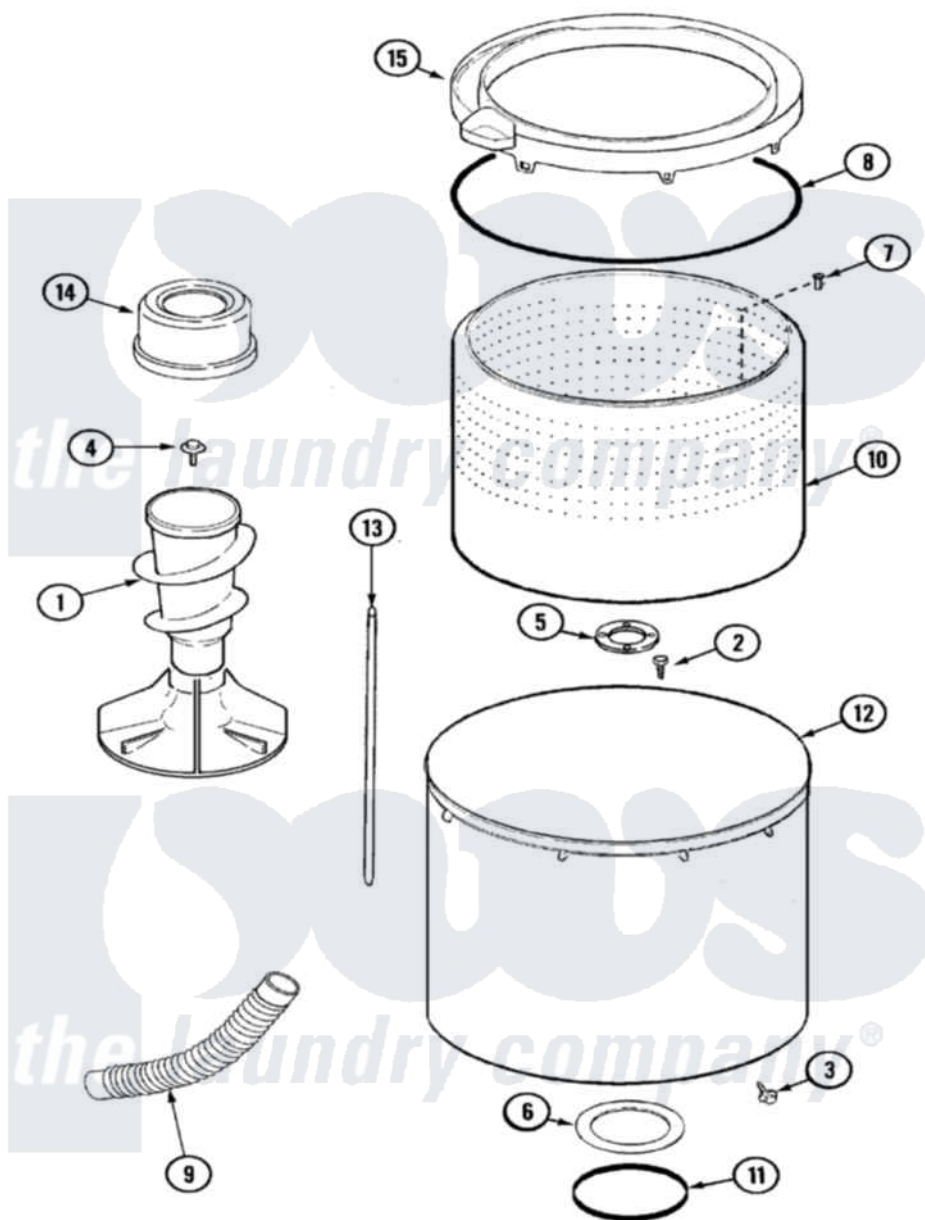

Maytag MAV7504EWW 06 - TUB

Maytag [Residential Maytag MAV7504EWW Washer Parts](#) Parts Diagram 06 - TUB
 Click on the part number to view part

Item	Original Part Number	Replaced By	Status	Part Description
1	22004043			Agitator/Auger Assembly
2	21001510	22002947		Bolt, Tub
3	22002933			Screw
4	25-7948	W10309247		Screw
5	22003434			Gasket, Hub/Bottom Isolator
6	35-3686			Gasket, Tub To Housing
7	22003647	3400504		Screw
8	35-2328			Seal, Tub Top
9	22003285			Hose, Tub To Pump
10	22003430			Washer, Nylon
"	22002741			Spinner Assembly, Plastic
11	35-3685			Gasket, Basket To Centerpost
12	22002742			Tub Assembly
13	22003237	22003422		Hose, Air Dome
14	22003985			Softener Dispenser Assembly
15	12002452			Tub Cover/Bleach Cup Kit