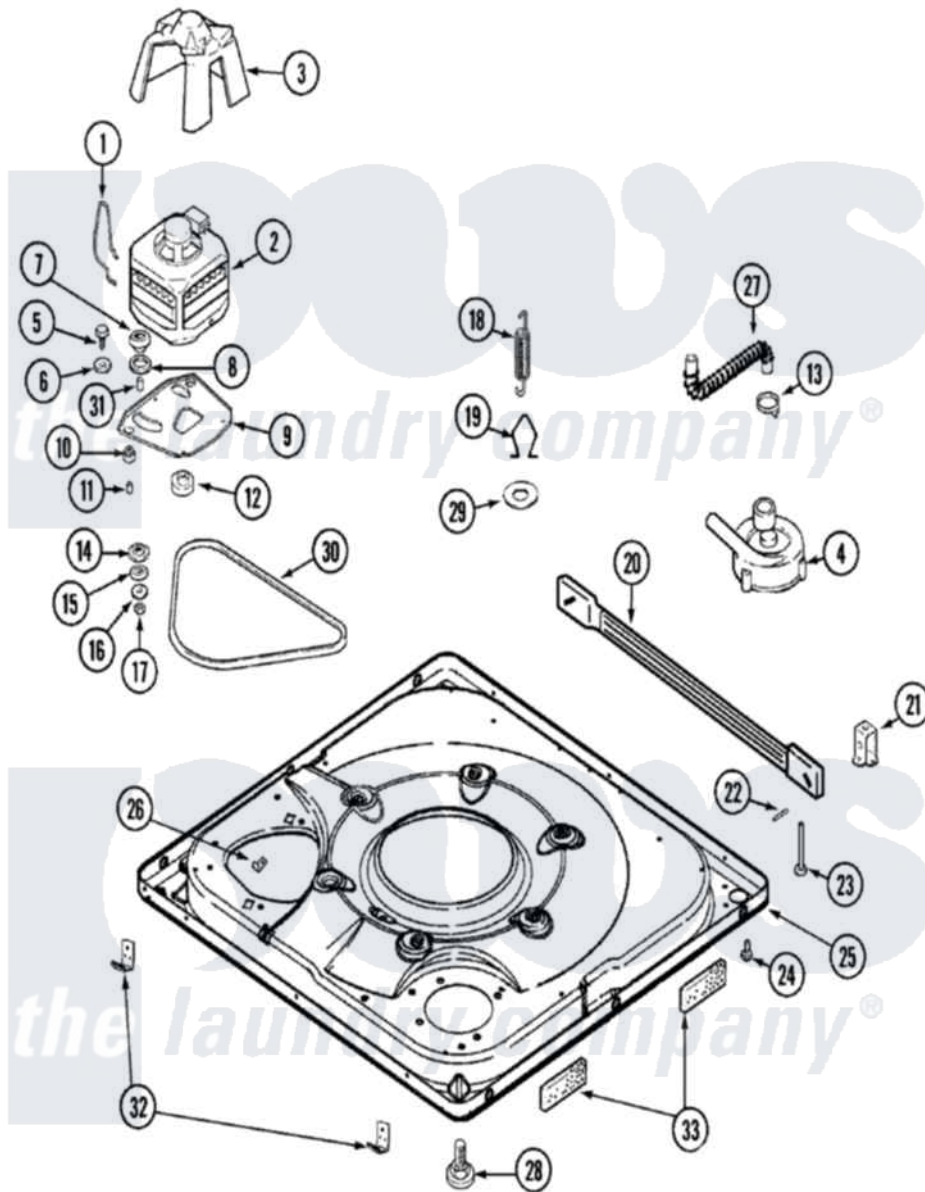

# Maytag MAV7550AWQ 01 - BASE

Maytag [Residential Maytag MAV7550AWQ Washer Parts](#) Parts Diagram 01 - BASE  
 Click on the part number to view part

Item	Original Part Number	Replaced By	Status	Part Description
1	<a href="#">22004376</a>			Spring, Motor Pivot
2	21001516	<a href="#">21001950</a>		MoTor, 2SP 1/2hp 120V/60Hz Hi-Tor
3	<a href="#">22002721</a>			Shield, Motor
"	<a href="#">33002190</a>			SCrew, C BraCe, BraCket, Cabinet
4	22004055	<a href="#">8534097</a>		Screw
"	21001873	<a href="#">35-6780</a>		Pump-Water
5	25-7833	<a href="#">21001977</a>		Screw
6	<a href="#">25-7834</a>			Washer, Motor/Base Screw
7	<a href="#">33-9946</a>			Isolator, Motor
8	<a href="#">35-3570</a>			Washer, Motor Pivot
9	21001366	<a href="#">21001783</a>		Plate And Screw Assembly
"	<a href="#">35-2065</a>			Pad, Motor Plate
10	<a href="#">22004348</a>			Slide, Motor Pivot
"	<a href="#">35-3646</a>			Isolator, Motor Plate
11	<a href="#">25-7831</a>			Spacer, Mounting