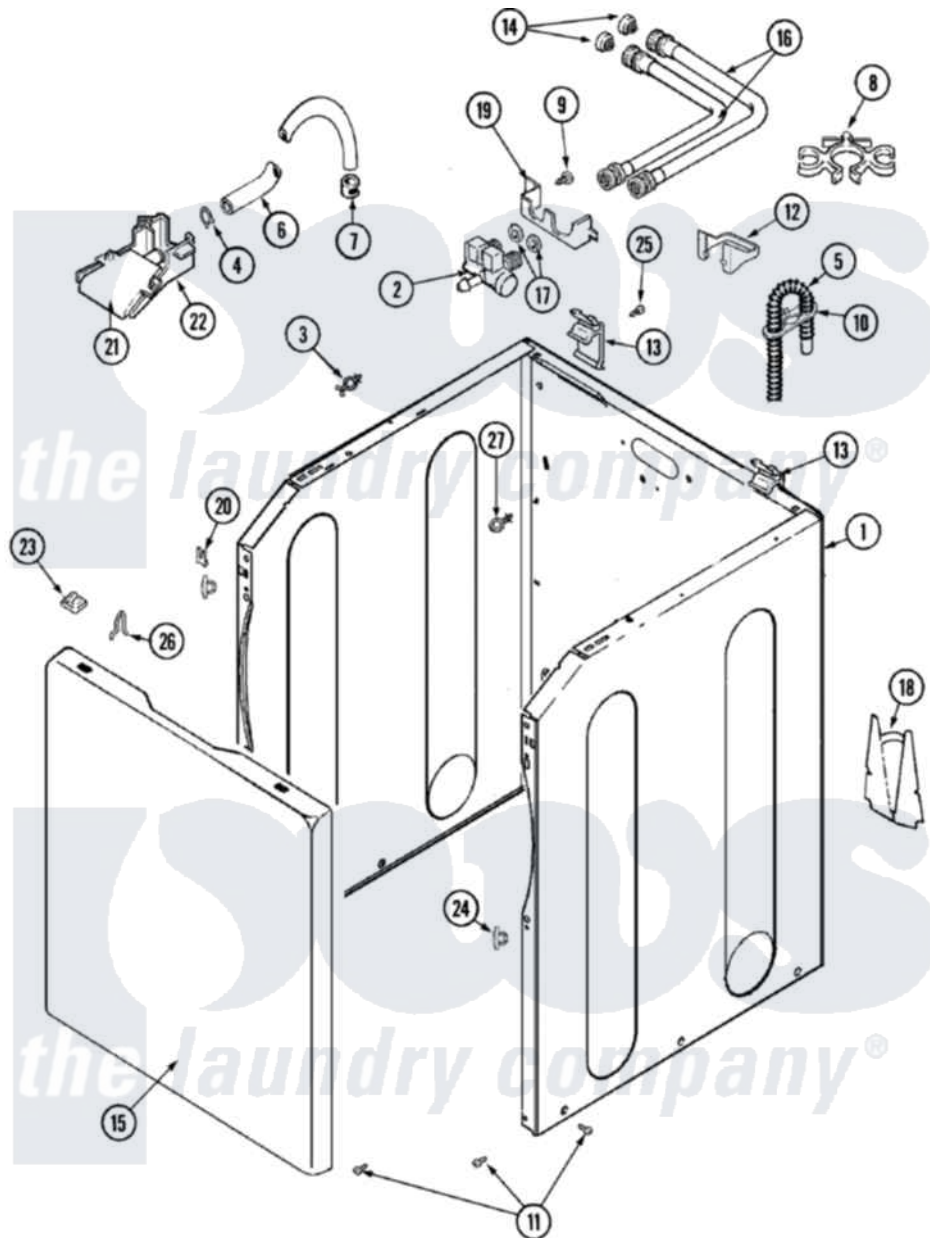

Maytag MAV7550AWQ 02 - CABINET

Maytag [Residential Maytag MAV7550AWQ Washer Parts](#) Parts Diagram 02 - CABINET

[Click on the part number to view part](#)

Item	Original Part Number	Replaced By	Status	Part Description
1	22003554			Cabinet Assembly
"	22002840			Brace, Cabinet
"	22003496			Energy Tag
"	22002839			Brace, Cabinet
"	33002190			SCrew, C BraCe, BraCket, Cabinet
2	22003372	12002158		Valve-Inlet
3	22002852	22003298		Retainer, Wire
4	22002838	285655		Clamp, Hose
5	22003410			Hose, Drain
"	22003596	285655		Clamp, Hose
6	22002761			Hose, Injector
7	216169	596669		Clamp, Manifold
8	22002765			Clip, Hose
9	33002190			SCrew, C BraCe, BraCket, Cabinet
10	22002701	22003814		Retainer, Drain Hose

11	22003409	213007	Xfor Cabinet See Cabinet, Back
12	22003429		Retainer, Fill Hose
13	22003367	22004095	Hinge, Plastic
14	200961	12001413	Strainer And Washer Kit
15	22002293	22003511	Insulation
"	Y22002738		Panel, Front
"	22002854	22003512	Insulation, Cabinet
"	33002190		SCrew, C BraCe, BraCket, Cabinet
16	22002763	12001900	Kit-Inlet Hose Assembly
"	22002764	12001901	Kit-Inlet Hose Assembly
17	Y013783		Washer, Inlet Hose
18	22002704		Cover, Drain Hose
"	33002190		SCrew, C BraCe, BraCket, Cabinet
19	22003376		Bracket, Water Valve
20	22002748	204439	Screw And Fstner Assembly
21	22003374		Upper Water Injector, Flume
22	22003375	22004053	Lower Injector, Flume
23	22002013		Stop, Shipping
24	22002965	Y12001702	Kit- Plast
25	22001995		Screw Note: Screw, Tumbler Front And Shroud
26	25-7220		Clip, Cabinet Top
27	22003086		Clip, Air Dome Hose
28	35-2890	8539404	Tie-Wire
"	33001245		Screw---NA
"	33002388		Washer
"	Y013783		Washer, Inlet Hose
"	22002960		Strainer, Washer Inlet