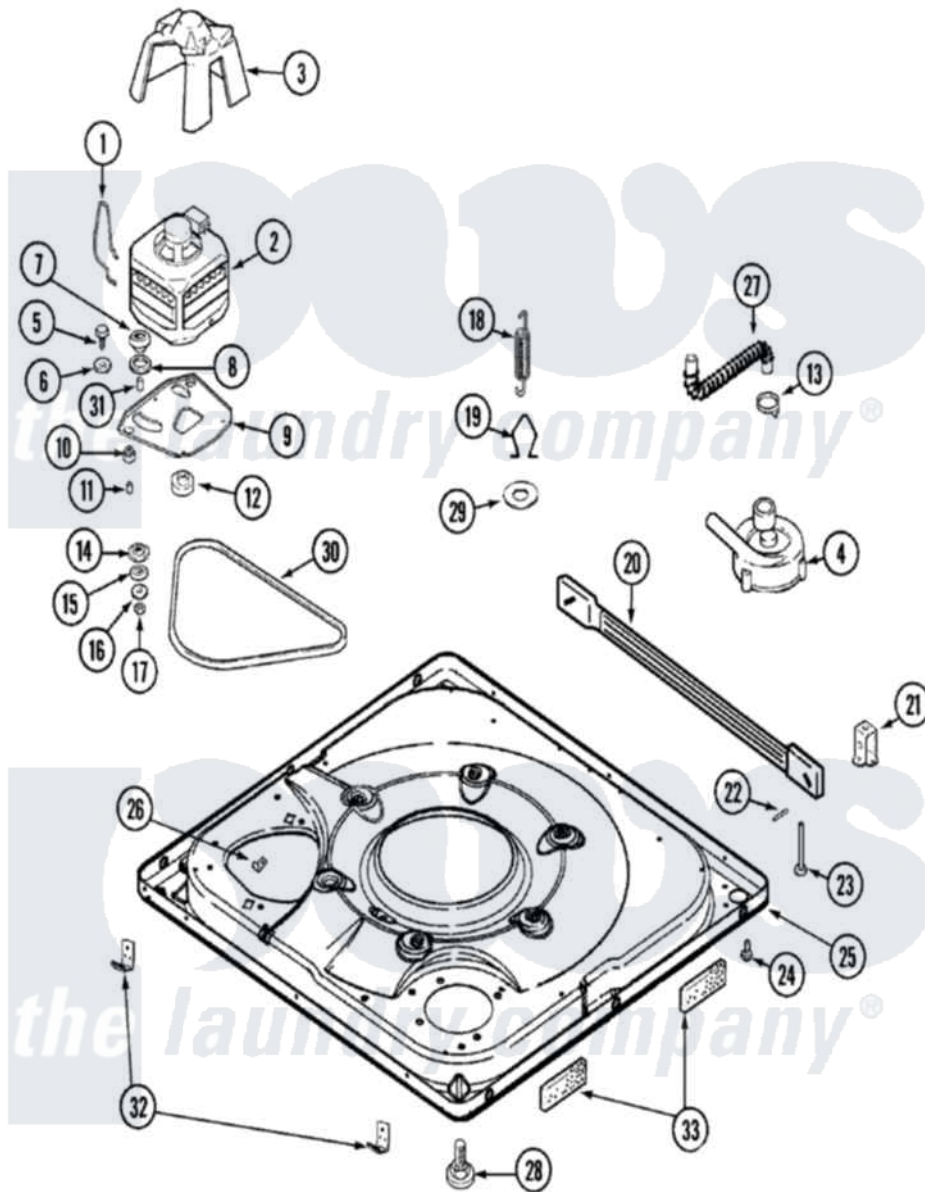

Maytag MAV7550AWW 01 - BASE

Maytag [Residential Maytag MAV7550AWW Washer Parts](#) Parts Diagram 01 - BASE
 Click on the part number to view part

Item	Original Part Number	Replaced By	Status	Part Description
1	22004376			Spring, Motor Pivot
2	21001516	21001950		MoTor, 2SP 1/2hp 120V/60Hz Hi-Tor
3	22002721			Shield, Motor
"	33002190			SCrew, C BraCe, BraCket, Cabinet
4	22004055	8534097		Screw
"	21001873	35-6780		Pump-Water
5	25-7833	21001977		Screw
6	25-7834			Washer, Motor/Base Screw
7	33-9946			Isolator, Motor
8	35-3570			Washer, Motor Pivot
9	21001366	21001783		Plate And Screw Assembly
"	35-2065			Pad, Motor Plate
10	22004348			Slide, Motor Pivot
"	35-3646			Isolator, Motor Plate
11	25-7831			Spacer, Mounting

12	21001506	21001950	MoTor, 2SP 1/2hp 120V/60Hz Hi-Tor
"	22004297	21001950	MoTor, 2SP 1/2hp 120V/60Hz Hi-Tor
13	22002853	285655	Clamp, Hose
14	35-3571		Slide, Motor Pivot
15	33-9967		Washer, Motor Isolator
16	25-7047		Washer, Flat
17	25-7325	Y707702	Locknut
18	21001598		Spring, Suspension
19	21001166		Hook, Suspension Spring
20	21001754	21001881	Bar, Stabilizer
21	35-2046		Bracket, Stabilizer
23	35-3020	22004469	Leg And Foot Self Stabalizing
24	22003735		Screw, No.10-16 x 1/2 Ab Truss
25	22003390		Base
26	25-7845		Speednut, Motor
27	22003285		Hose, Tub To Pump
28	25001119		Foot And Pad Assembly
29	Y25-7951		Washer, Suspension Hook
30	22003483		Belt, Drive
31	25-7830		Spacer
32	22002239		Clip, Front Panel
"	33002190		SCrew, C BraCe, BraCket, Cabinet
"	22002966	692771	Nut, Idler Bracket To Base
33	22002782		Pad, Foam