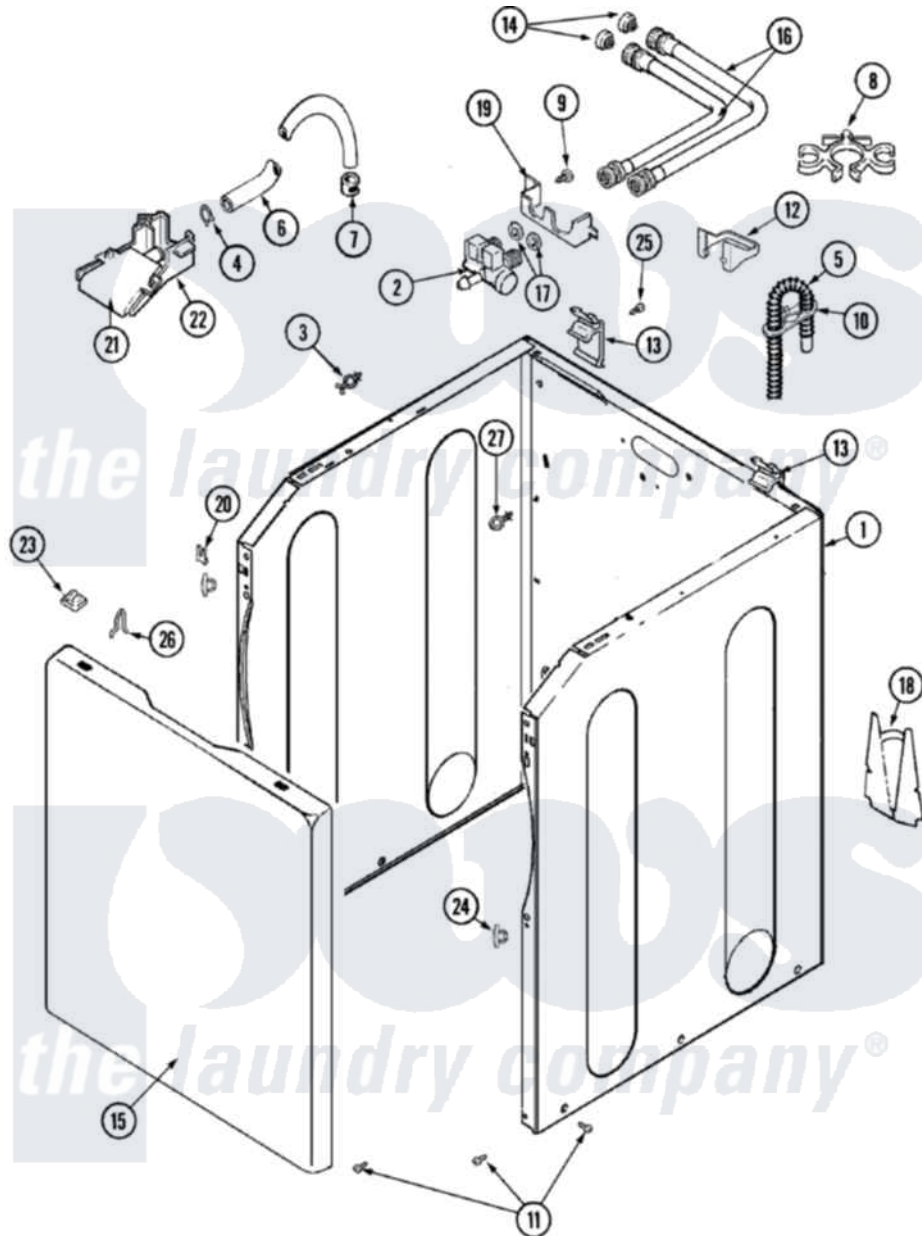

Maytag MAV7550AWW 02 - CABINET

Maytag [Residential Maytag MAV7550AWW Washer Parts](#) Parts Diagram 02 - CABINET

[Click on the part number to view part](#)

| Item | Original Part Number | Replaced By | Status | Part Description |
|------|--------------------------|--------------------------|--------|----------------------------------|
| 1 | 22003553 | | | Cabinet Assembly |
| " | 22002840 | | | Brace, Cabinet |
| " | 22003496 | | | Energy Tag |
| " | 22002839 | | | Brace, Cabinet |
| " | 33002190 | | | SCrew, C BraCe, BraCket, Cabinet |
| 2 | 22003372 | 12002158 | | Valve-Inlet |
| 3 | 22002852 | 22003298 | | Retainer, Wire |
| 4 | 22002838 | 285655 | | Clamp, Hose |
| 5 | 22003410 | | | Hose, Drain |
| " | 22003596 | 285655 | | Clamp, Hose |
| 6 | 22002761 | | | Hose, Injector |
| 7 | 216169 | 596669 | | Clamp, Manifold |
| 8 | 22002765 | | | Clip, Hose |
| 9 | 33002190 | | | SCrew, C BraCe, BraCket, Cabinet |
| 10 | 22002701 | 22003814 | | Retainer, Drain Hose |