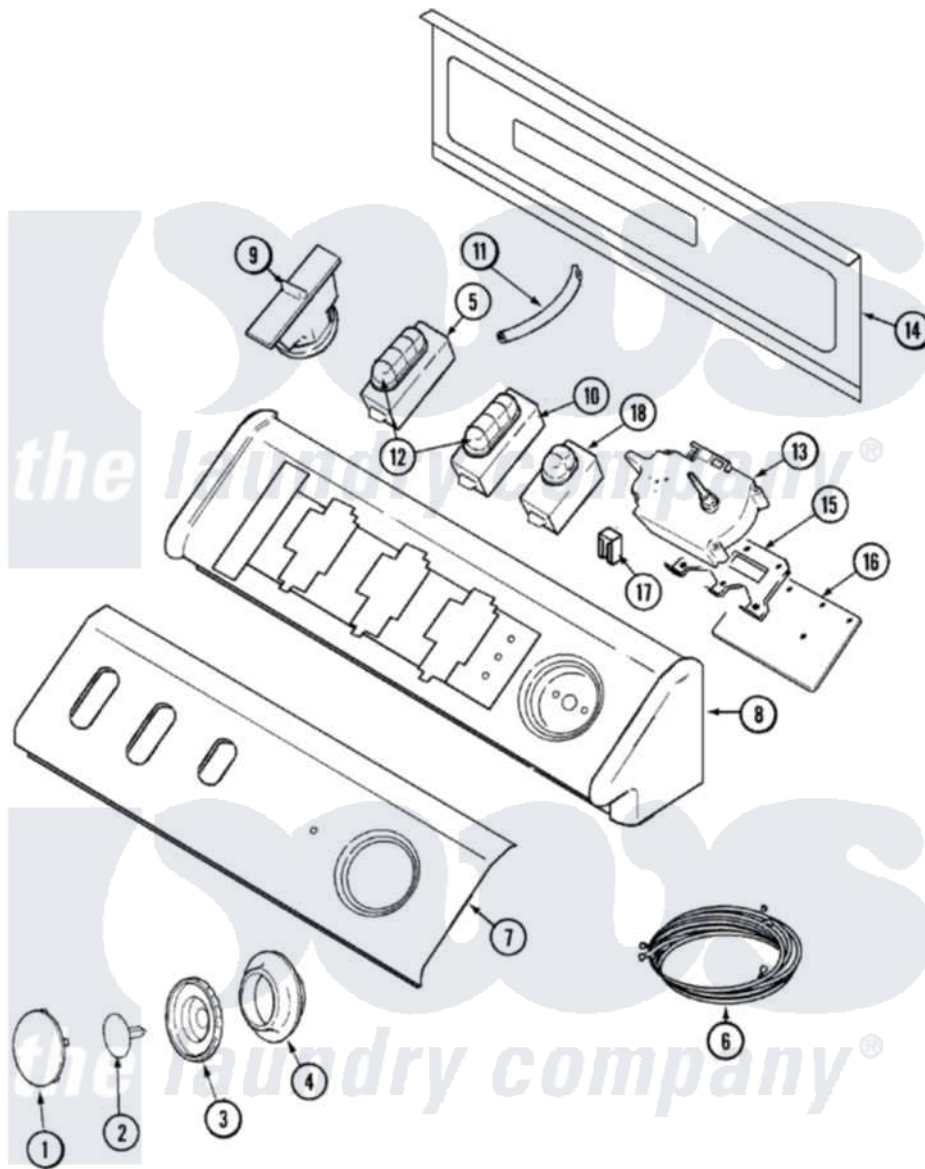

Maytag MAV7550AWW 03 - CONTROL PANEL

Maytag Residential Maytag MAV7550AWW Washer Parts Parts Diagram 03 - CONTROL PANEL
 Click on the part number to view part

Item	Original Part Number	Replaced By	Status	Part Description
1	22001664			Timer Knob Insert/Cap
2	22002997			Pin, Locking
3	22002996	22003952		Knob, Timer
4	22002995		Not Available	SKIRT, TIMER KNOB (WHT)
5	22002999			Switch
6	22003379			Harness, Main
7	22003747	22003505		Panel, Control
8	33002286		Not Available	CONSOLE (WHT)
"	22002925	3370225		Screw
9	22003461		Not Available	PAD, PRESSURE SWITCH
"	22002705			Switch, Pressure
10	22002711		Not Available	SWITCH, 4 BUTTON OPTION / WHT
11	22003237	22003422		Hose, Air Dome
12	22001788			Button, Switch
"	22001789			Button, Switch
13	22003499			Timer RPR

14	22002529		Not Available	CONSOLE BACK PANEL
"	Y22002339	8534058		Screw
15	22003003			Bracket, Atc / Timer
16	22003575	22003906		Analog Temp Control Board- Assembly
17	22001948			Lens, Indicator Light
"	903115			Lock Light
18	22003391			Switch, 2 Button
19	22003218		Not Available	LAUNDERING TIPS (TRILINGUAL)
"	22003426			Guide, Energy
"	22003711		Not Available	USER GUIDE (ATLANTIS)