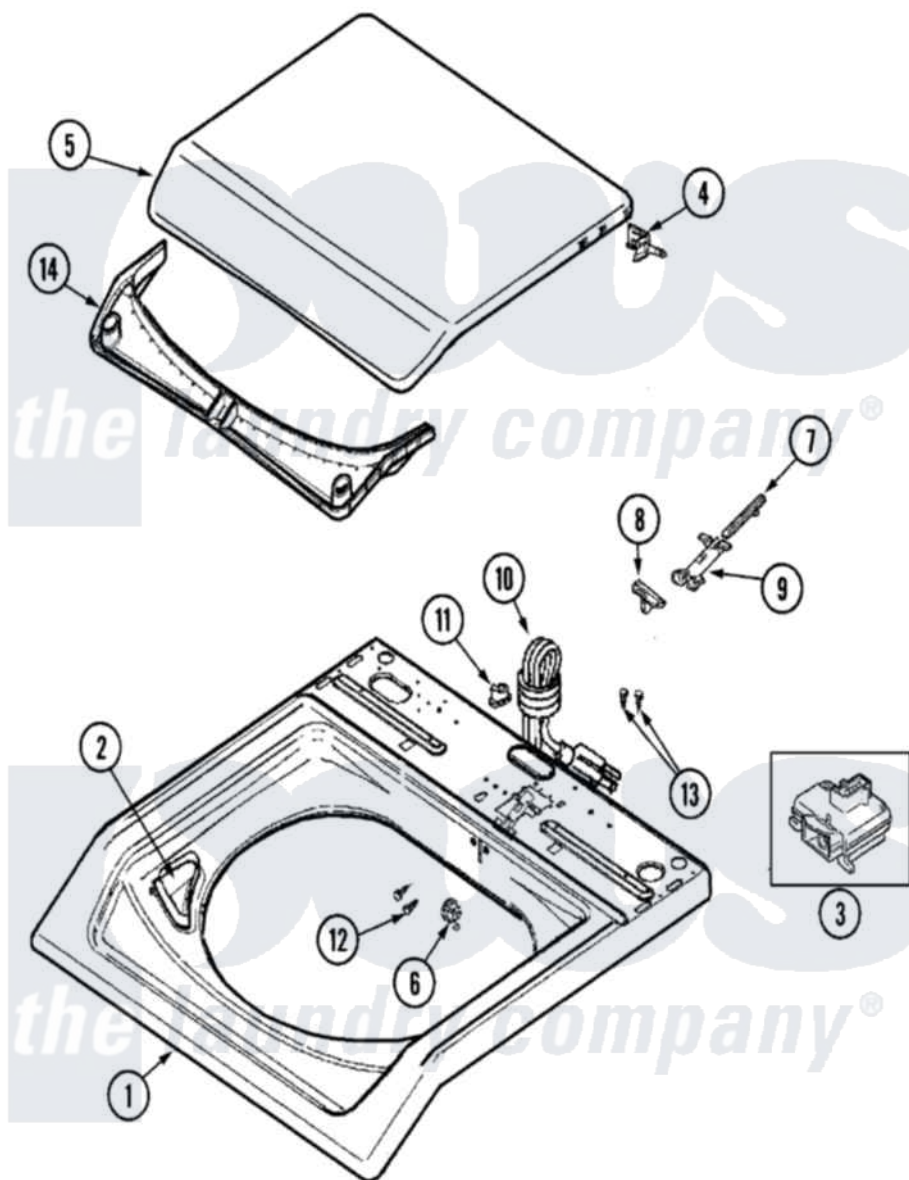

Maytag MAV7550AWW 04 - TOP

Maytag [Residential Maytag MAV7550AWW Washer Parts](#) Parts Diagram 04 - TOP
 Click on the part number to view part

Item	Original Part Number	Replaced By	Status	Part Description
1	22003468			Cover, Top
"	22003367	22004095		Hinge, Plastic
2	22002835			Cup, Bleach
3	22003804			Lid Switch
4	22002751			Hinge Pin
5	22002872		Not Available	LID, WASHER (WHT-W/MEDALLION)
6	22002753			Bushing, Hinge
7	22002754			Plunger
8	22002755	22003941		Lid Cam
9	22002757			Guide Tube
10	22003061	22003062		Cord, Power
11	33002053	211881		Grommet, Cord Part Not Used-Gas Models Only
12	2016090			Screw, Lid Switch To Bracket
13	Y705026	3370225		Screw
14	22002967			Condensate Seal