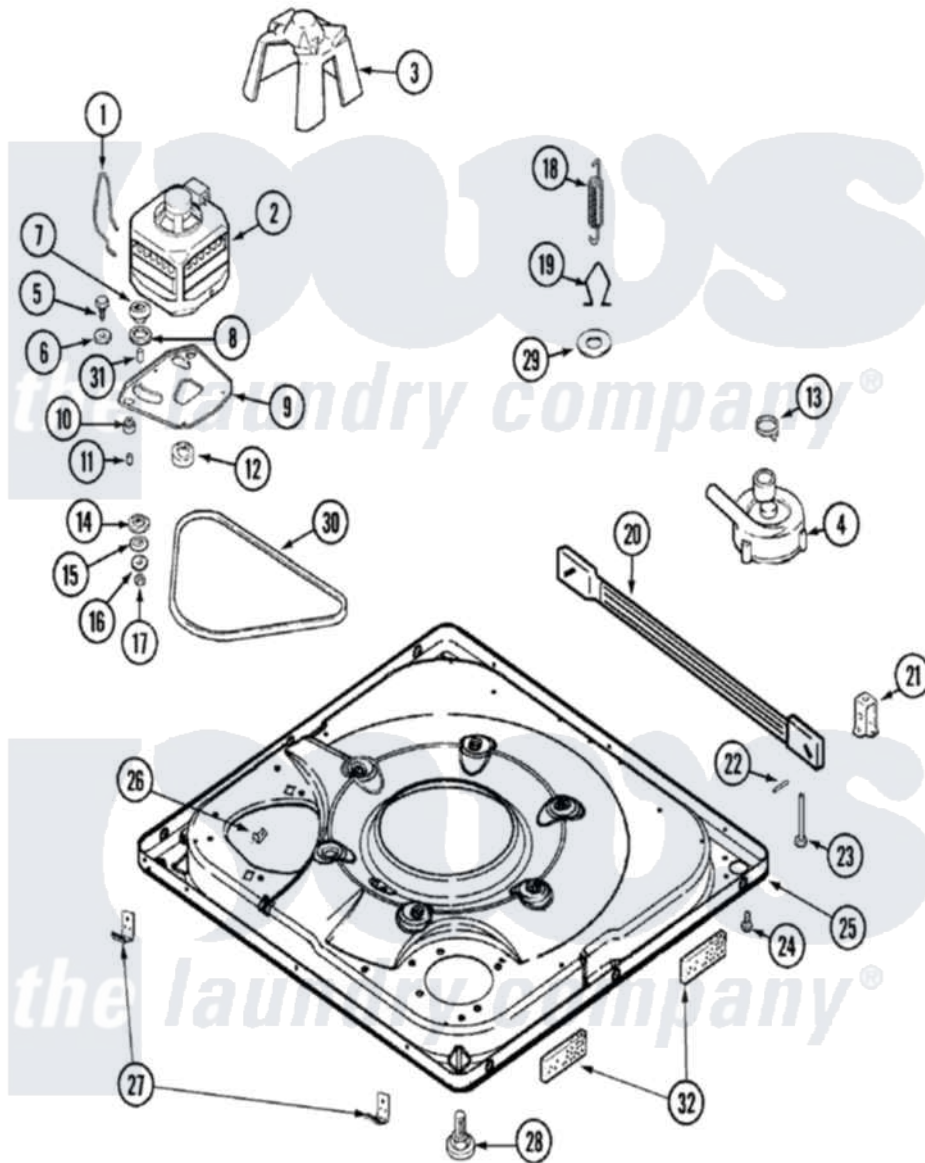

Maytag MAV7551AWQ 01 - BASE

Maytag [Residential Maytag MAV7551AWQ Washer Parts](#) Parts Diagram 01 - BASE
 Click on the part number to view part

Item	Original Part Number	Replaced By	Status	Part Description
1	22004376			Spring, Motor Pivot
2	21001506	21001950		MoTor, 2SP 1/2hp 120V/60Hz Hi-Tor
"	22004297	21001950		MoTor, 2SP 1/2hp 120V/60Hz Hi-Tor
"	21001750	21001950		MoTor, 2SP 1/2hp 120V/60Hz Hi-Tor
3	22002019			Screw, Wire Clip To Motor Cnt
"	22002721			Shield, Motor
4	22004055	8534097		Screw
"	21001873	35-6780		Pump-Water
"	22003438			Sleeve, Pump
5	25-7833	21001977		Screw
6	25-7834			Washer, Motor/Base Screw
7	33-9946			Isolator, Motor
8	35-3570			Washer, Motor Pivot
9	35-2065			Pad, Motor Plate

"	21001366	21001783	Plate And Screw Assembly
"	22003817	3370225	Screw
10	22004348		Slide, Motor Pivot
"	35-3646		Isolator, Motor Plate
"	35-3571		Slide, Motor Pivot
11	25-7831		Spacer, Mounting
12	33-9946		Isolator, Motor
13	22002853	285655	Clamp, Hose
14	35-3571		Slide, Motor Pivot
15	33-9967		Washer, Motor Isolator
16	25-7047		Washer, Flat
17	25-7325	Y707702	Locknut
18	21001598		Spring, Suspension
19	21001166		Hook, Suspension Spring
20	21001754	21001881	Bar, Stabilizer
21	35-2046		Bracket, Stabilizer
22	35-2052		Pin, Stabilizer
23	35-3020	22004469	Leg And Foot Self Stabalizing
24	33002190		SCrew, C BraCe, BraCket, Cabinet
25	22003390		Base
"	22003817	3370225	Screw
26	25-7845		Speednut, Motor
27	22004045		Clip, Lower Front Panel
"	33002190		SCrew, C BraCe, BraCket, Cabinet
"	22002239		Clip, Front Panel
28	35-3507	25001119	Foot And Pad Assembly
29	Y25-7951		Washer, Suspension Hook
30	22003483		Belt, Drive
31	25-7830		Spacer
32	22002782		Pad, Foam