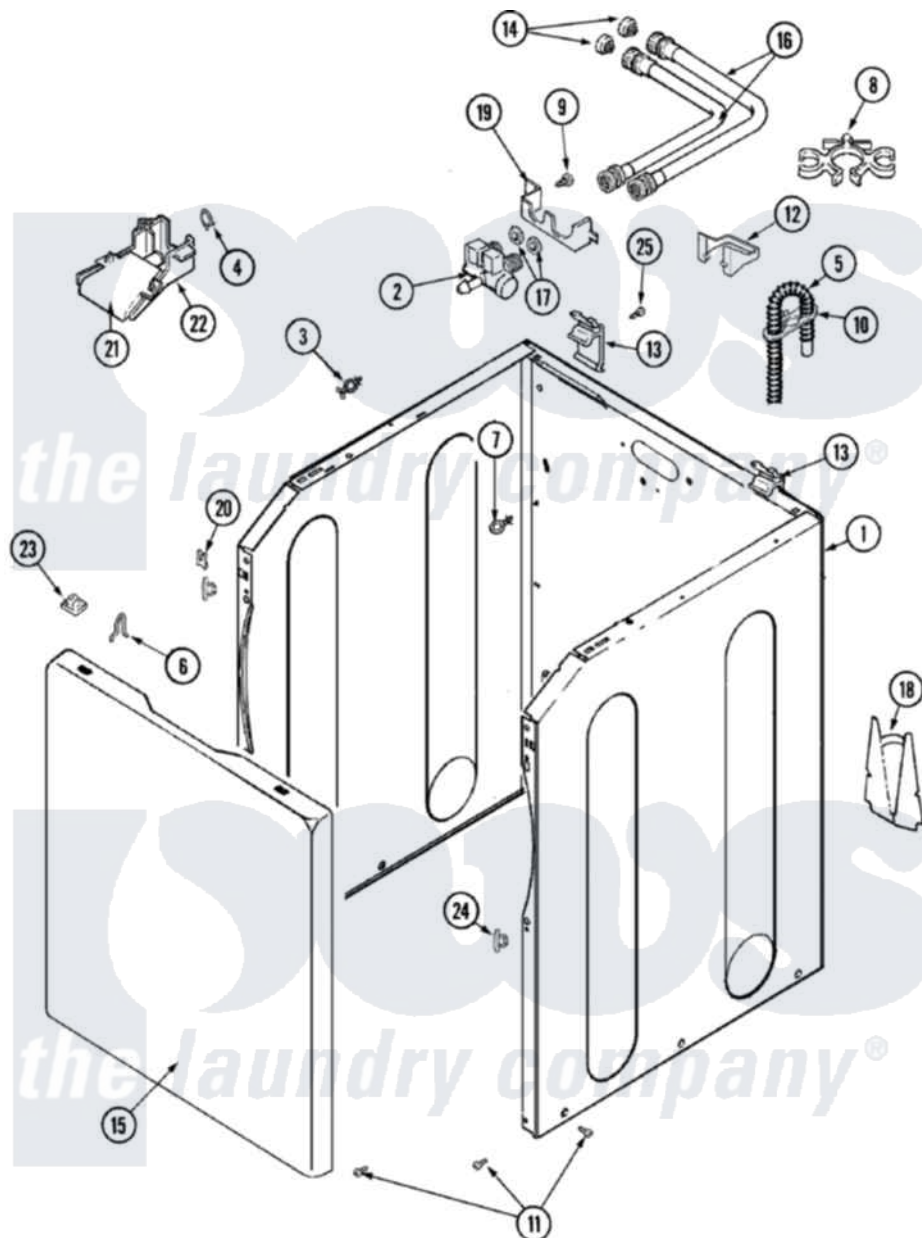

Maytag MAV7551AWQ 02 - CABINET

Maytag [Residential Maytag MAV7551AWQ Washer Parts](#) Parts Diagram 02 - CABINET

Click on the part number to view part

Item	Original Part Number	Replaced By	Status	Part Description
1	33002190			SCrew, C BraCe, BraCket, Cabinet
"	22002839			Brace, Cabinet
"	22002840			Brace, Cabinet
"	22003554			Cabinet Assembly
2	22004191	22004333		Water Valve 60/40
"	22003384			Valve, Water
3	22002852	22003298		Retainer, Wire
4	22002838	285655		Clamp, Hose
5	12001586	76660		Break-Sphn
"	22003410			Hose, Drain
"	22003596	285655		Clamp, Hose
6	25-7220			Clip, Cabinet Top
7	22003086			Clip, Air Dome Hose
8	22002765			Clip, Hose
9	22003735			Screw, No.10-16 x 1/2 Ab Truss

10	22003814		Retainer, Drain Hose
11	22003409	213007	Xfor Cabinet See Cabinet, Back
12	22003429		Retainer, Fill Hose
13	22003367	22004095	Hinge, Plastic
14	200961	12001413	Strainer And Washer Kit
15	22003511		Insulation
"	Y22002738		Panel, Front
16	35-3401		Inlet Hose Assembly
"	33-7891	89503	Hose-Inlet
17	Y013783		Washer, Inlet Hose
18	22002704		Cover, Drain Hose
"	33002190		SCrew, C BraCe, BraCket, Cabinet
19	22003376		Bracket, Water Valve
20	22002748	204439	Screw And Fstner Assembly
21	22003995		Upper Injector Assembly W/Thermost
22	22004053		Lower Injector, Flume
23	22002013		Stop, Shipping
24	22002965	Y12001702	Kit- Plast
25	22001995		Screw Note: Screw, Tumbler Front And Shroud
26	Y013783		Washer, Inlet Hose
27	22002960		Strainer, Washer Inlet
28	33002388		Washer
"	33001245		Screw---NA
30	35-2890	8539404	Tie-Wire