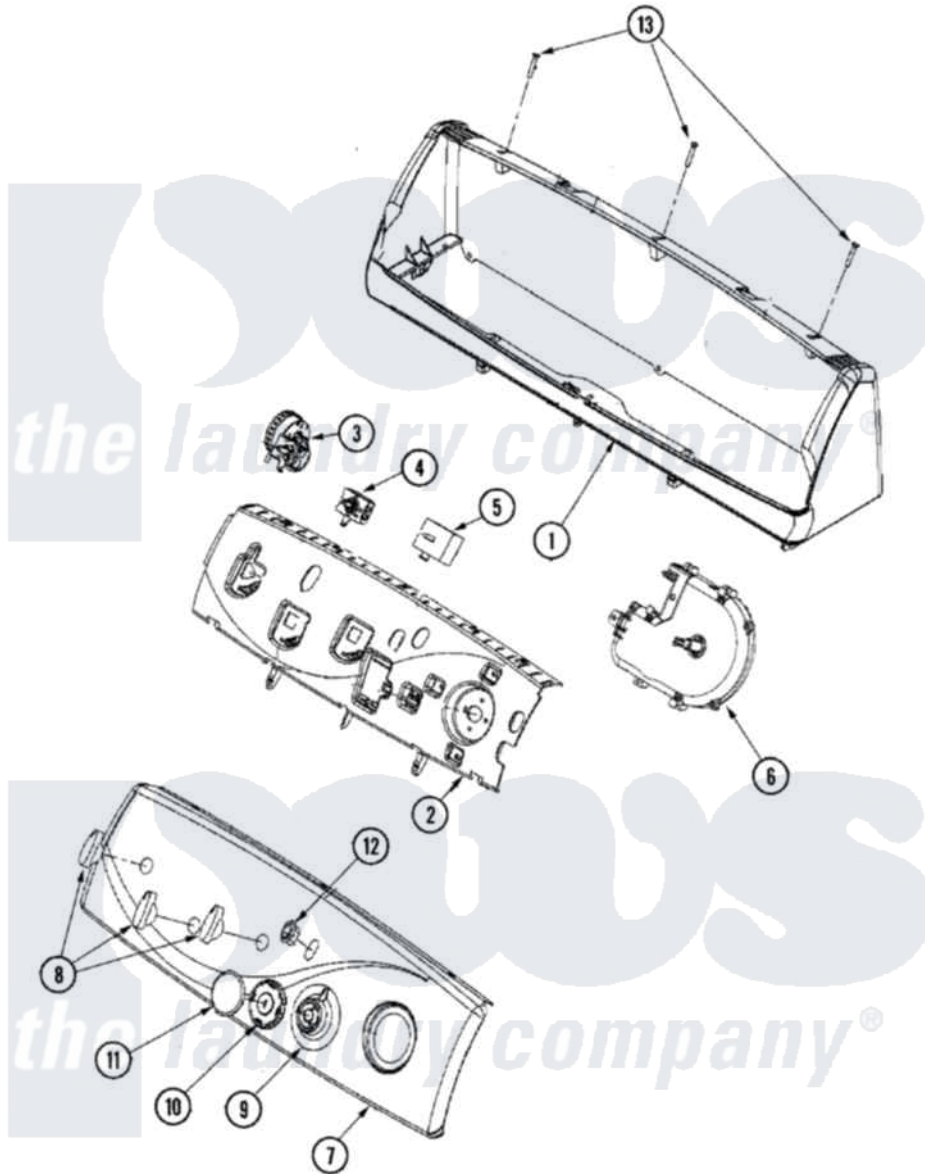

# Maytag MAV7551AWQ 03 - CONTROL PANEL

Maytag Residential Maytag MAV7551AWQ Washer Parts Parts Diagram 03 - CONTROL PANEL  
 Click on the part number to view part

Item	Original Part Number	Replaced By	Status	Part Description
1	<a href="#">22003975</a>			Console Housing
2	<a href="#">22003955</a>			Switch Support
3	22004196	<a href="#">22004069</a>		5 Position Pressure Switch
"	<a href="#">22003963</a>			5 Position Pressure Switch
4	<a href="#">22004011</a>			5 Pos. Atc Rotary Temp. Switch
5	<a href="#">22004004</a>			5 Position Rotary Speed Switch
6	<a href="#">22004312</a>			Timer
"	<a href="#">33002917</a>			Screw, No.10-16
"	22004008	<a href="#">22004312</a>		Timer
"	<a href="#">22004312</a>			Timer
7	<a href="#">22003968</a>			Facia, Control Panel
8	22003988	<a href="#">22003987</a>		Control Knob White
"	22004050		Not Available	ENG. TOL. COMPENSATOR (SPACER)
9	22003954		Not Available	TIMER DIAL SKIRT (BSQ)

10 [22003952](#)  
11 [22003990](#)  
12 [22003978](#)

Knob, Timer  
Timer Cap  
Switch, Rocker