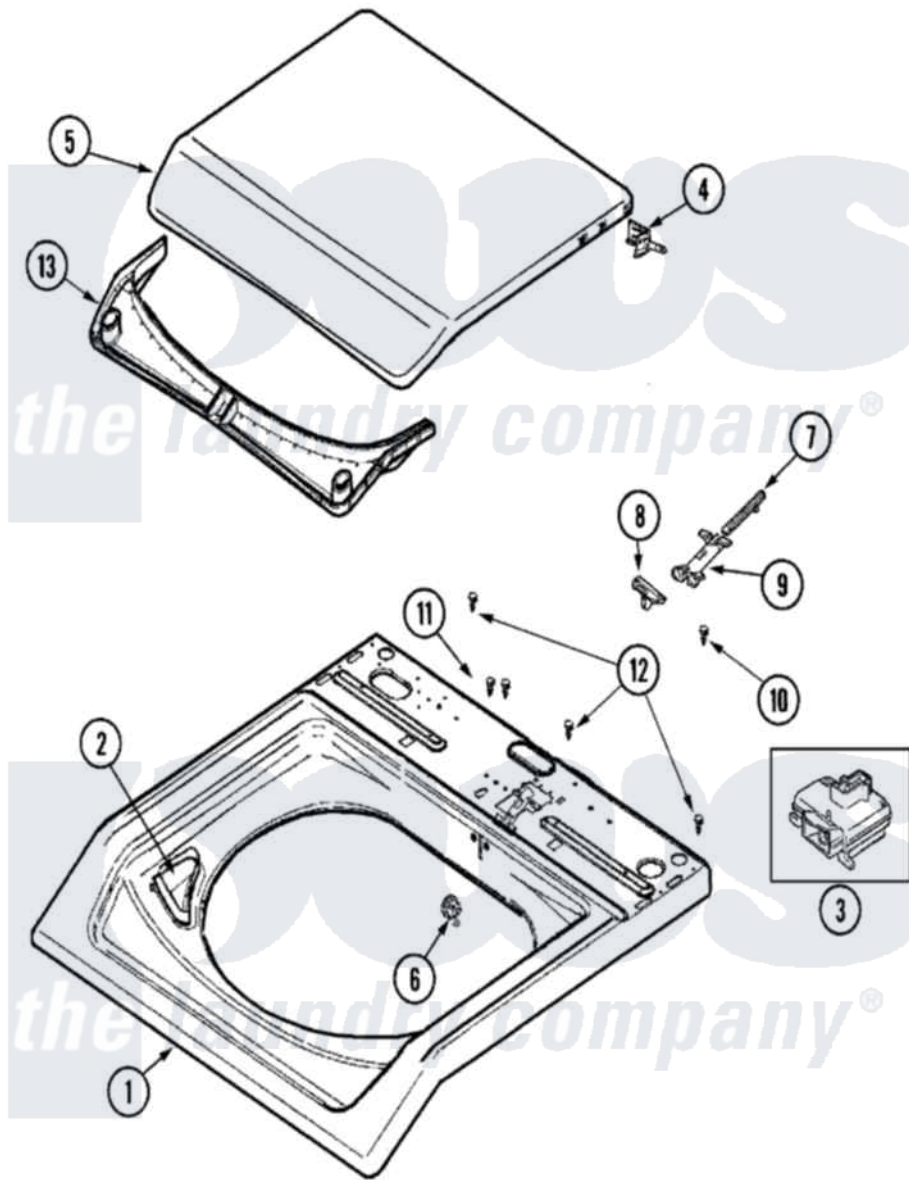

# Maytag MAV7551AWQ 05 - TOP

Maytag [Residential Maytag MAV7551AWQ Washer Parts](#) Parts Diagram 05 - TOP  
 Click on the part number to view part

Item	Original Part Number	Replaced By	Status	Part Description
1	<a href="#">22003469</a>			Cover, Top
2	<a href="#">22004382</a>			Bleach Cup
"	<a href="#">22004381</a>			Bleach Cup
"	22002802	<a href="#">22002835</a>		Cup, Bleach
3	<a href="#">22003804</a>			Lid Switch
4	<a href="#">22002752</a>			Hinge Pin
5	<a href="#">22004064</a>			Lid As Pack Phase Iii
6	<a href="#">22002753</a>			Bushing, Hinge
7	<a href="#">22002754</a>			Plunger
8	<a href="#">22003942</a>			Lid Cam
9	<a href="#">22002757</a>			Guide Tube
10	<a href="#">2016090</a>			Screw, Lid Switch To Bracket
11	22003217	<a href="#">3370225</a>		Screw
12	Y22002339	<a href="#">8534058</a>		Screw
13	<a href="#">22002766</a>			Condensate Seal