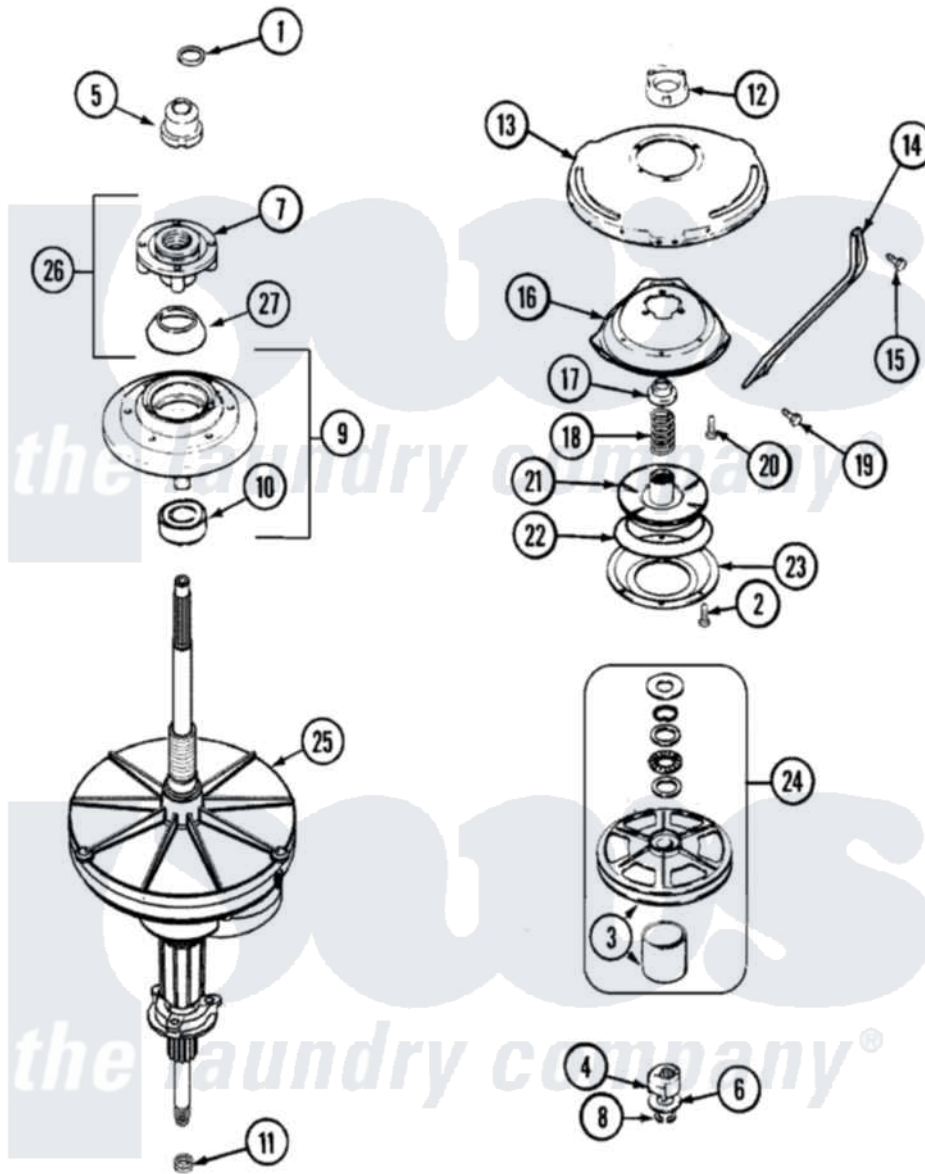

Maytag MAV7551AWQ 06 - TRANSMISSION

Maytag [Residential Maytag MAV7551AWQ Washer Parts](#) Parts Diagram 06 - TRANSMISSION
 Click on the part number to view part

Item	Original Part Number	Replaced By	Status	Part Description
1	25-7941			"O" Ring, Agr Drive Shaft
2	21001065			Screw, No.10-24 x .50 Hxnibhd
3	12001797	12002213		Thrust Bearing Kit
4	LA-2007	12002213		Thrust Bearing Kit
5	21001533	35-5655-1		Seal
6	35-2132			Washer, 1.25ODX.530IDX.032
"	35-2082			Washer, 1.25ODX.530IDX.062
7	21001515	12001598		Tub Seal Assembly--W
8	25-7854			Ring, Retaining
9	12001598			Tub Seal Assembly--W
10	35-2205			Bearing, Spin
11	35-2010	207843		Lip Seal Repair Kit
12	35-2205			Bearing, Spin
"	21001511	12001562		Bearing Assembly
13	21001518			Support, Tub
14	21001532			Brace, Tub

15	25-7895	21001858	Screw 5/16-18 x 1/2
16	21001163		Housing, Suspension
17	35-2017		Retainer, Brake Spring
18	31001285	21001910	Spring, Brake
19	25-7930	21001858	Screw 5/16-18 x 1/2
20	21001509		Screw, High Performance Plastic
21	35-2948	35-6714	Brake Roto
22	21001161	21002026	Snubber
23	35-2018	35-6918	Stator, Brake
24	12500036	12002213	Thrust Bearing Kit
25	21001867	35-6615	Ht TranS S
26	21001868	W10219156	Tub Seal
"	21001508	12001561	Bearing And Seal Housing Assembly
27	35-2974		Tub Seal/Hub Assembly