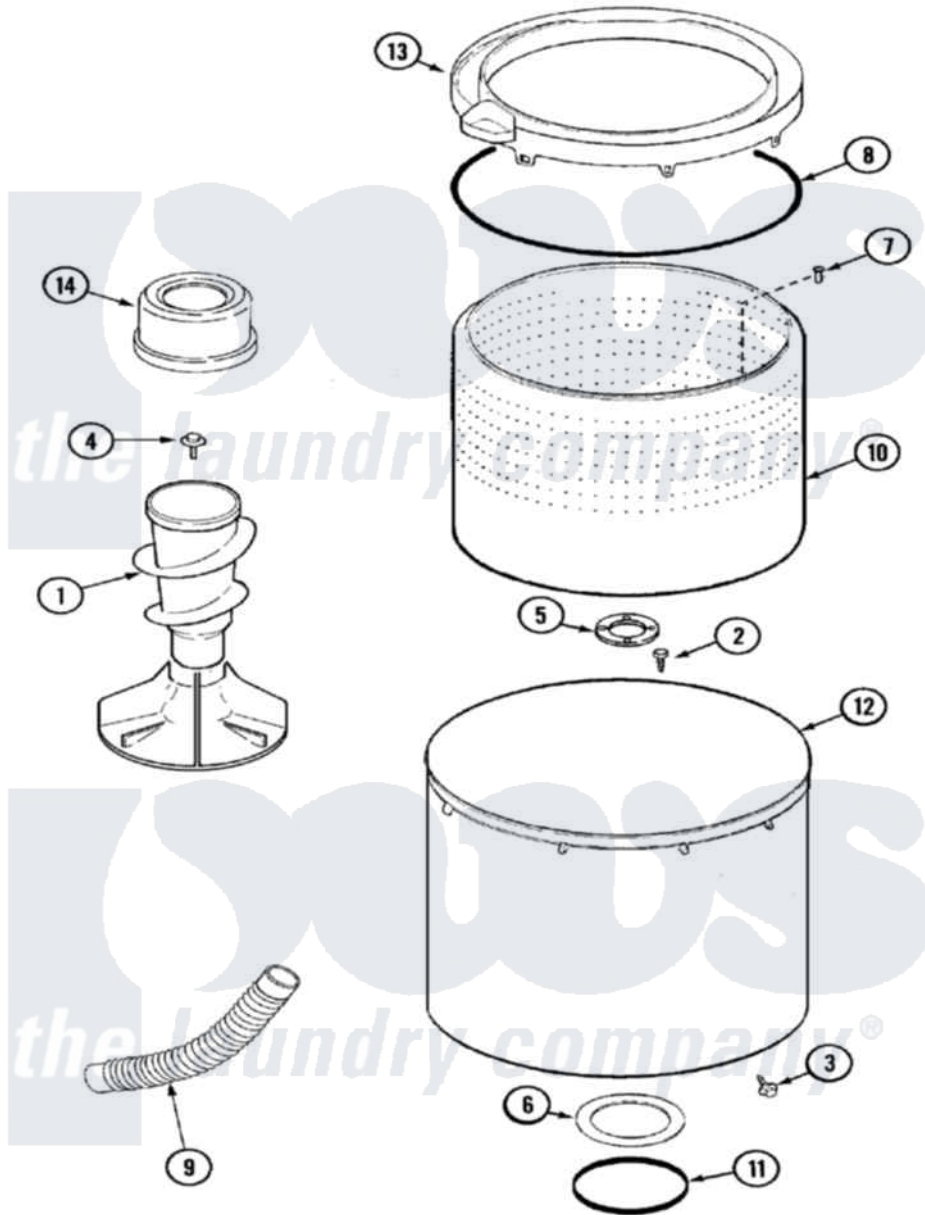

# Maytag MAV7551AWQ 07 - TUB

Maytag [Residential Maytag MAV7551AWQ Washer Parts](#) Parts Diagram 07 - TUB  
 Click on the part number to view part

Item	Original Part Number	Replaced By	Status	Part Description
1	<a href="#">22004043</a>			Agitator/Auger Assembly
2	21001510	<a href="#">22002947</a>		Bolt, Tub
3	<a href="#">22002933</a>			Screw
4	25-7948	<a href="#">W10309247</a>		Screw
5	<a href="#">22003434</a>			Gasket, Hub/Bottom Isolator
6	<a href="#">35-3686</a>			Gasket, Tub To Housing
7	22003647	<a href="#">3400504</a>		Screw
8	<a href="#">35-2328</a>			Seal, Tub Top
9	<a href="#">22003285</a>			Hose, Tub To Pump
10	22003647	<a href="#">3400504</a>		Screw
"	<a href="#">22003430</a>			Washer, Nylon
"	<a href="#">22002741</a>			Spinner Assembly, Plastic
11	<a href="#">35-3685</a>			Gasket, Basket To Centerpost
12	22003237	<a href="#">22003422</a>		Hose, Air Dome
"	<a href="#">22002742</a>			Tub Assembly
13	<a href="#">12002452</a>			Tub Cover/Bleach Cup Kit

"	22002736	<a href="#">22004385</a>	Tub Cover
14	<a href="#">22003985</a>		Softener Dispenser Assembly
15	22003458	<a href="#">22004398</a>	Tub Block