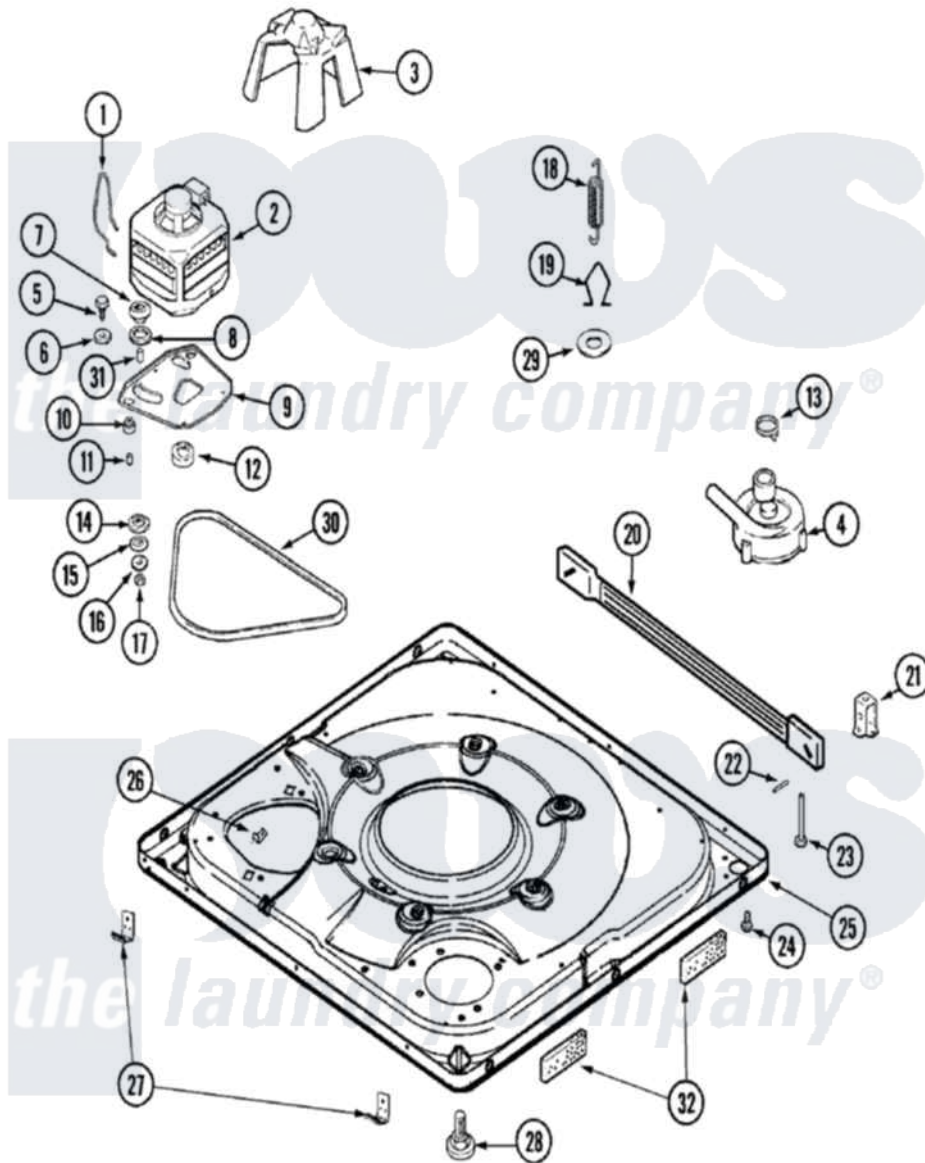

Maytag MAV7551AWW 01 - BASE

Maytag [Residential Maytag MAV7551AWW Washer Parts](#) Parts Diagram 01 - BASE
 Click on the part number to view part

Item	Original Part Number	Replaced By	Status	Part Description
1	22004376			Spring, Motor Pivot
2	21001506	21001950		MoTor, 2SP 1/2hp 120V/60Hz Hi-Tor
"	22004297	21001950		MoTor, 2SP 1/2hp 120V/60Hz Hi-Tor
"	21001750	21001950		MoTor, 2SP 1/2hp 120V/60Hz Hi-Tor
3	22002019			Screw, Wire Clip To Motor Cnt
"	22002721			Shield, Motor
4	22004055	8534097		Screw
"	21001873	35-6780		Pump-Water
"	22003438			Sleeve, Pump
5	25-7833	21001977		Screw
6	25-7834			Washer, Motor/Base Screw
7	33-9946			Isolator, Motor
8	35-3570			Washer, Motor Pivot
9	35-2065			Pad, Motor Plate

"	21001366	21001783	Plate And Screw Assembly
"	22003817	3370225	Screw
10	22004348		Slide, Motor Pivot
"	35-3646		Isolator, Motor Plate
"	35-3571		Slide, Motor Pivot
11	25-7831		Spacer, Mounting
12	33-9946		Isolator, Motor
13	22002853	285655	Clamp, Hose
14	35-3571		Slide, Motor Pivot
15	33-9967		Washer, Motor Isolator
16	25-7047		Washer, Flat
17	25-7325	Y707702	Locknut
18	21001598		Spring, Suspension
19	21001166		Hook, Suspension Spring
20	21001754	21001881	Bar, Stabilizer
21	35-2046		Bracket, Stabilizer
22	35-2052		Pin, Stabilizer
23	35-3020	22004469	Leg And Foot Self Stabalizing
24	33002190		SCrew, C BraCe, BraCket, Cabinet
25	22003390		Base
"	22003817	3370225	Screw
26	25-7845		Speednut, Motor
27	22004045		Clip, Lower Front Panel
"	33002190		SCrew, C BraCe, BraCket, Cabinet
"	22002239		Clip, Front Panel
28	35-3507	25001119	Foot And Pad Assembly
29	Y25-7951		Washer, Suspension Hook
30	22003483		Belt, Drive
31	25-7830		Spacer
32	22002782		Pad, Foam