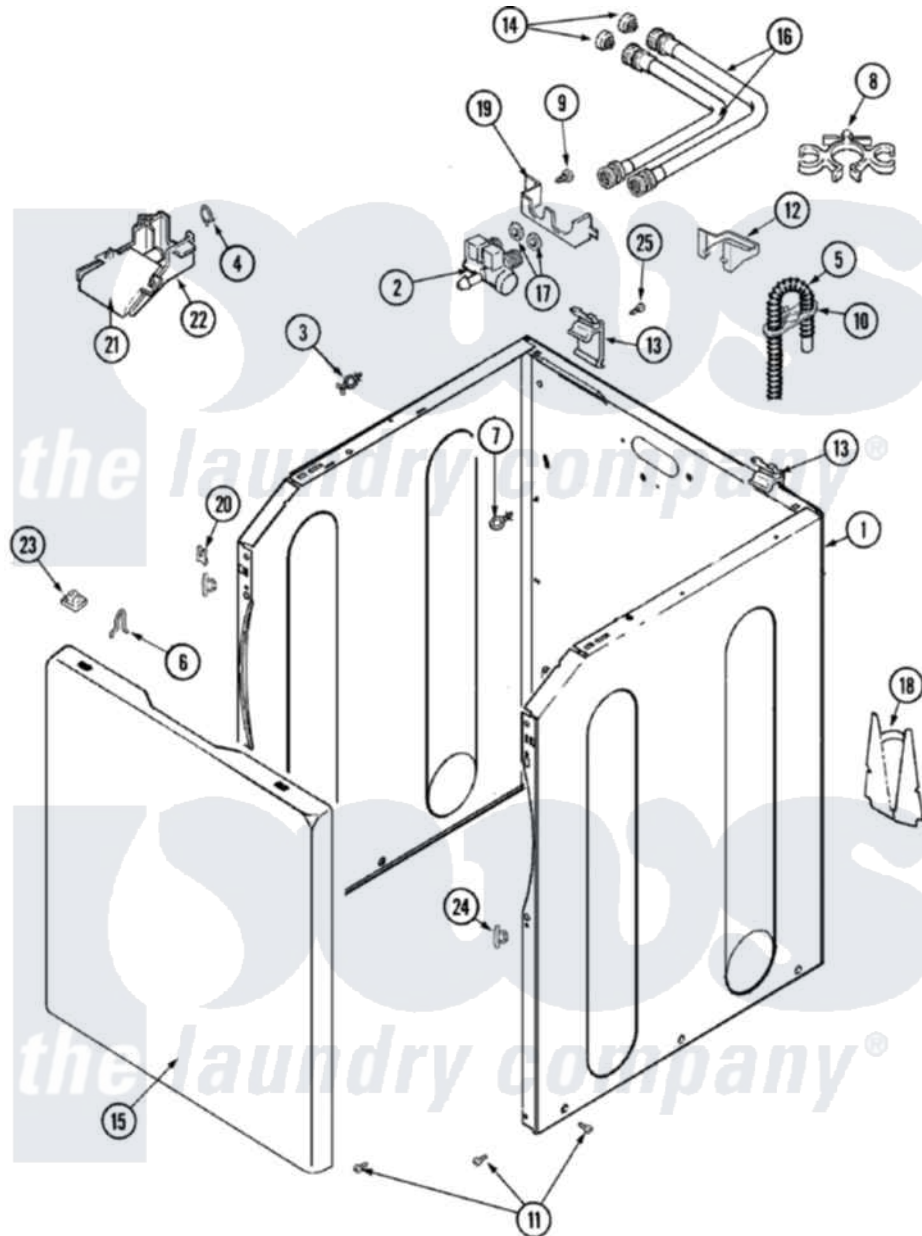

# Maytag MAV7551AWW 02 - CABINET

Maytag [Residential Maytag MAV7551AWW Washer Parts](#) Parts Diagram 02 - CABINET  
 Click on the part number to view part

Item	Original Part Number	Replaced By	Status	Part Description
1	<a href="#">33002190</a>			SCrew, C BraCe, BraCket, Cabinet
"	<a href="#">22002839</a>			Brace, Cabinet
"	<a href="#">22002840</a>			Brace, Cabinet
"	<a href="#">22003553</a>			Cabinet Assembly
2	22004191	<a href="#">22004333</a>		Water Valve 60/40
"	<a href="#">22003384</a>			Valve, Water
3	22002852	<a href="#">22003298</a>		Retainer, Wire
4	22002838	<a href="#">285655</a>		Clamp, Hose
5	12001586	<a href="#">76660</a>		Break-Sphn
"	<a href="#">22003410</a>			Hose, Drain
"	22003596	<a href="#">285655</a>		Clamp, Hose
6	<a href="#">25-7220</a>			Clip, Cabinet Top
7	<a href="#">22003086</a>			Clip, Air Dome Hose
8	<a href="#">22002765</a>			Clip, Hose
9	<a href="#">22003735</a>			Screw, No.10-16 x 1/2 Ab Truss