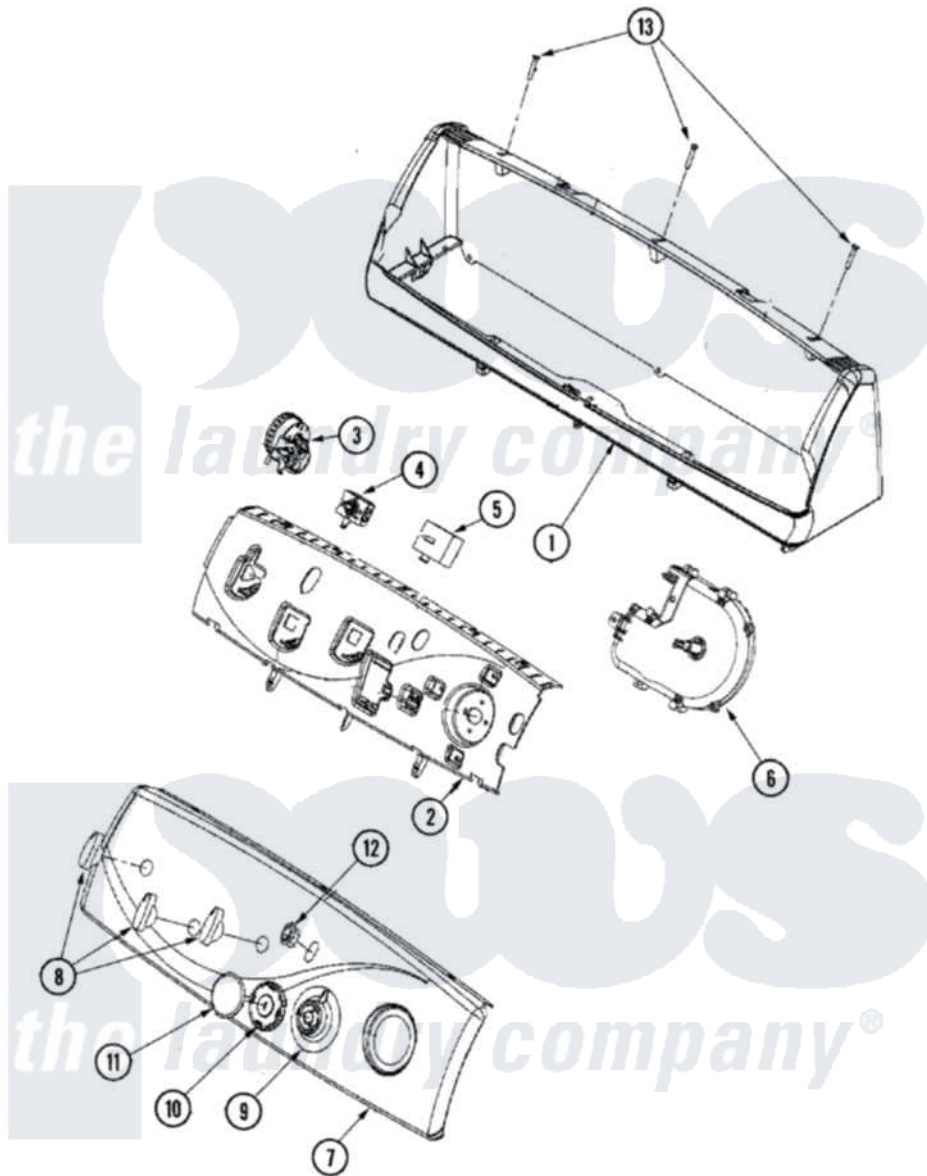

Maytag MAV7551AWW 03 - CONTROL PANEL

Maytag [Residential Maytag MAV7551AWW Washer Parts](#) Parts Diagram 03 - CONTROL PANEL
 Click on the part number to view part

Item	Original Part Number	Replaced By	Status	Part Description
1	22003960		Not Available	CONSOLE HOUSING (WHT)
2	22003955			Switch Support
3	22004196	22004069		5 Position Pressure Switch
"	22003963			5 Position Pressure Switch
4	22004011			5 Pos. Atc Rotary Temp. Switch
5	22004004			5 Position Rotary Speed Switch
6	22004312			Timer
"	33002917			Screw, No.10-16
"	22004008	22004312		Timer
"	22004312			Timer
7	22003967			Facia, Control Panel
8	22004050		Not Available	ENG. TOL. COMPENSATOR (SPACER)
"	22003987			Control Knob White
9	22003953	22004165		Timer Dial Skirt

10 [22003993](#)

Timer Knob

11 [22003989](#)

Timer Cap White

12 22003977

[74010226](#)

Switch, Rocker W/Shield