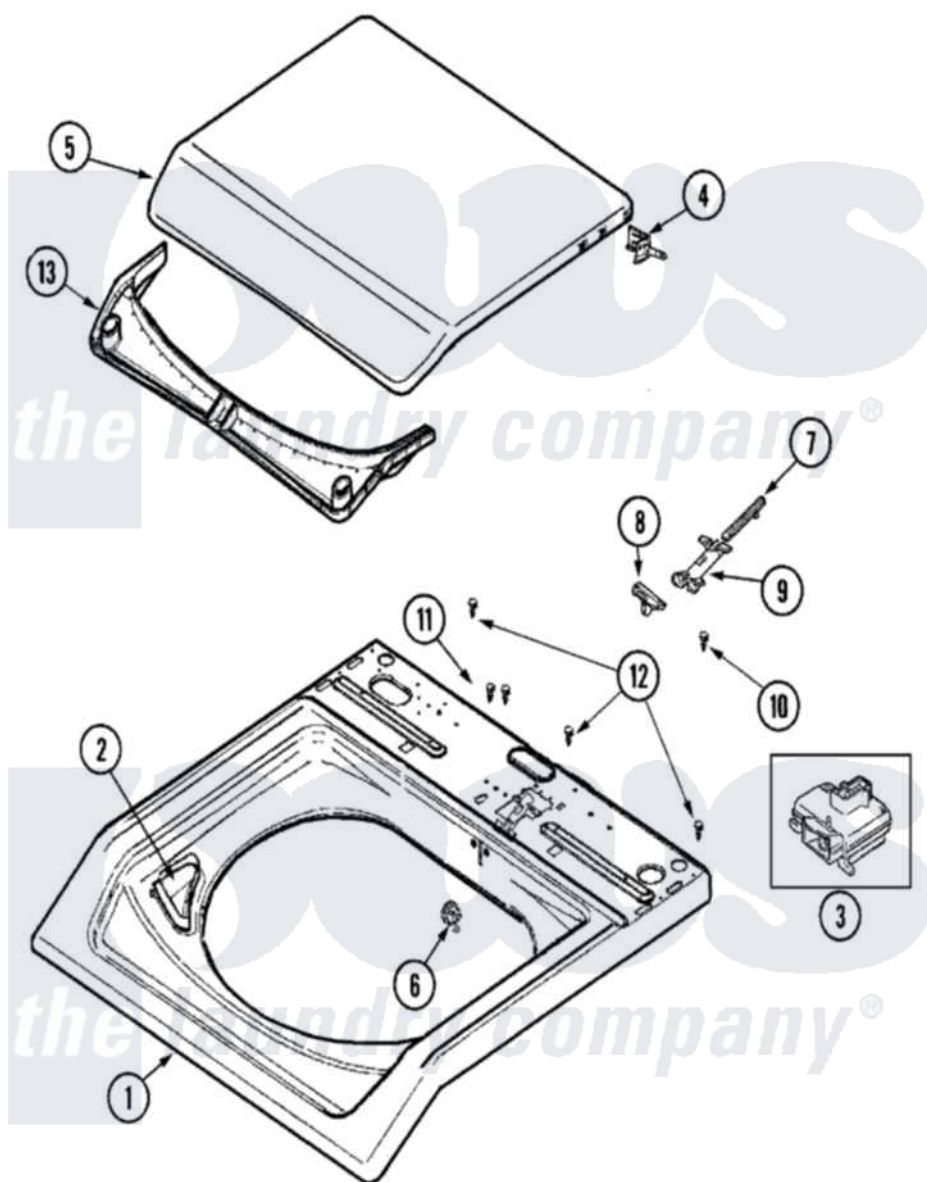

Maytag MAV7551AWW 05 - TOP

Maytag [Residential Maytag MAV7551AWW Washer Parts](#) Parts Diagram 05 - TOP
 Click on the part number to view part

Item	Original Part Number	Replaced By	Status	Part Description
1	22003468			Cover, Top
2	22004382			Bleach Cup
"	22004381			Bleach Cup
"	22002835			Cup, Bleach
3	22003804			Lid Switch
4	22002751			Hinge Pin
5	22004063			Lid As Pack Phase Iii
6	22002753			Bushing, Hinge
7	22002754			Plunger
8	22003941			Lid Cam
9	22002757			Guide Tube
10	2016090			Screw, Lid Switch To Bracket
11	22003217	3370225		Screw
12	Y22002339	8534058		Screw
13	22002967			Condensate Seal