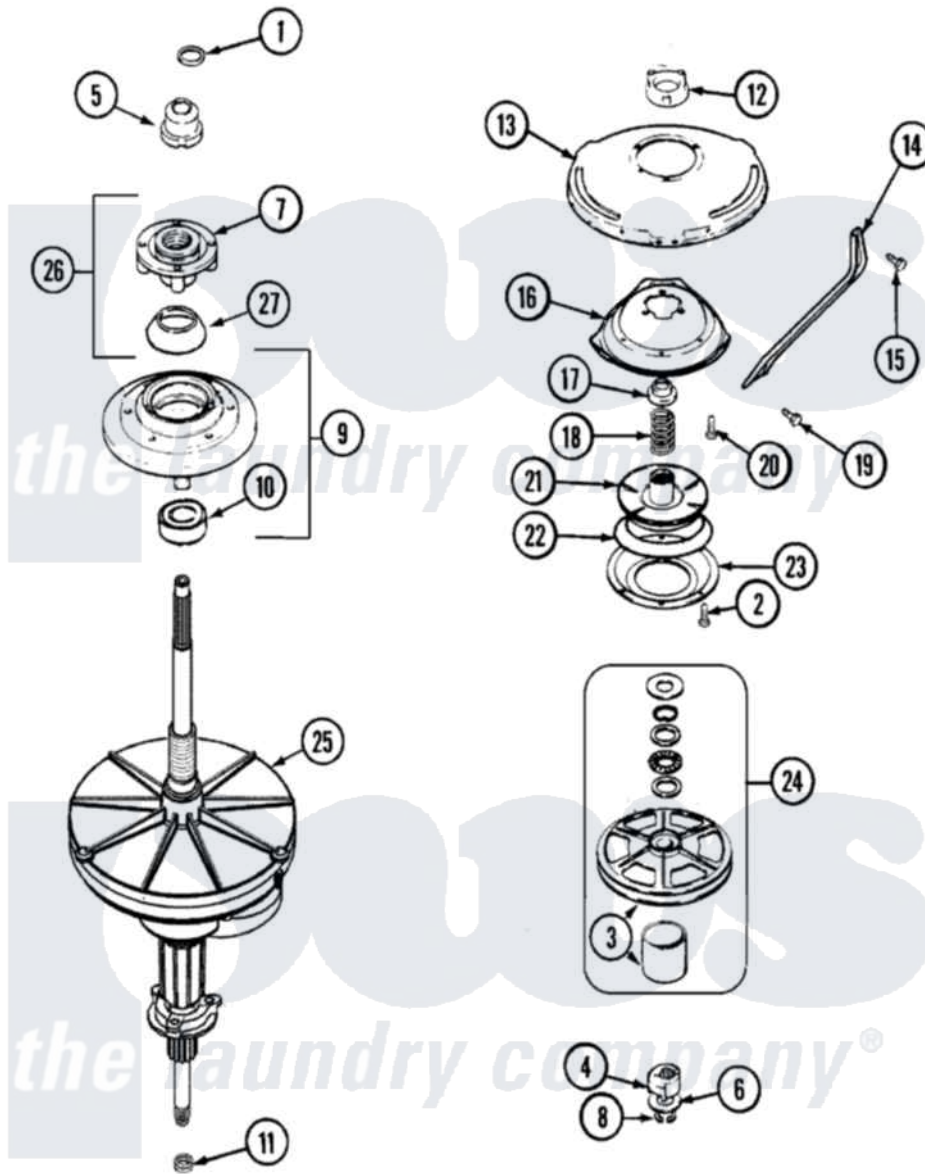

Maytag MAV7551AWW 06 - TRANSMISSION

Maytag [Residential Maytag MAV7551AWW Washer Parts](#) Parts Diagram 06 - TRANSMISSION
 Click on the part number to view part

Item	Original Part Number	Replaced By	Status	Part Description
1	25-7941			"O" Ring, Agr Drive Shaft
2	21001065			Screw, No.10-24 x .50 Hxnibhd
3	12001797	12002213		Thrust Bearing Kit
4	LA-2007	12002213		Thrust Bearing Kit
5	21001533	35-5655-1		Seal
6	35-2132			Washer, 1.25ODX.530IDX.032
"	35-2082			Washer, 1.25ODX.530IDX.062
7	21001515	12001598		Tub Seal Assembly--W
8	25-7854			Ring, Retaining
9	12001598			Tub Seal Assembly--W
10	35-2205			Bearing, Spin
11	35-2010	207843		Lip Seal Repair Kit
12	35-2205			Bearing, Spin
"	21001511	12001562		Bearing Assembly
13	21001518			Support, Tub
14	21001532			Brace, Tub

15	25-7895	21001858	Screw 5/16-18 x 1/2
16	21001163		Housing, Suspension
17	35-2017		Retainer, Brake Spring
18	31001285	21001910	Spring, Brake
19	25-7930	21001858	Screw 5/16-18 x 1/2
20	21001509		Screw, High Performance Plastic
21	35-2948	35-6714	Brake Roto
22	21001161	21002026	Snubber
23	35-2018	35-6918	Stator, Brake
24	12500036	12002213	Thrust Bearing Kit
25	21001867	35-6615	Ht TranS S
26	21001868	W10219156	Tub Seal
"	21001508	12001561	Bearing And Seal Housing Assembly
27	35-2974		Tub Seal/Hub Assembly