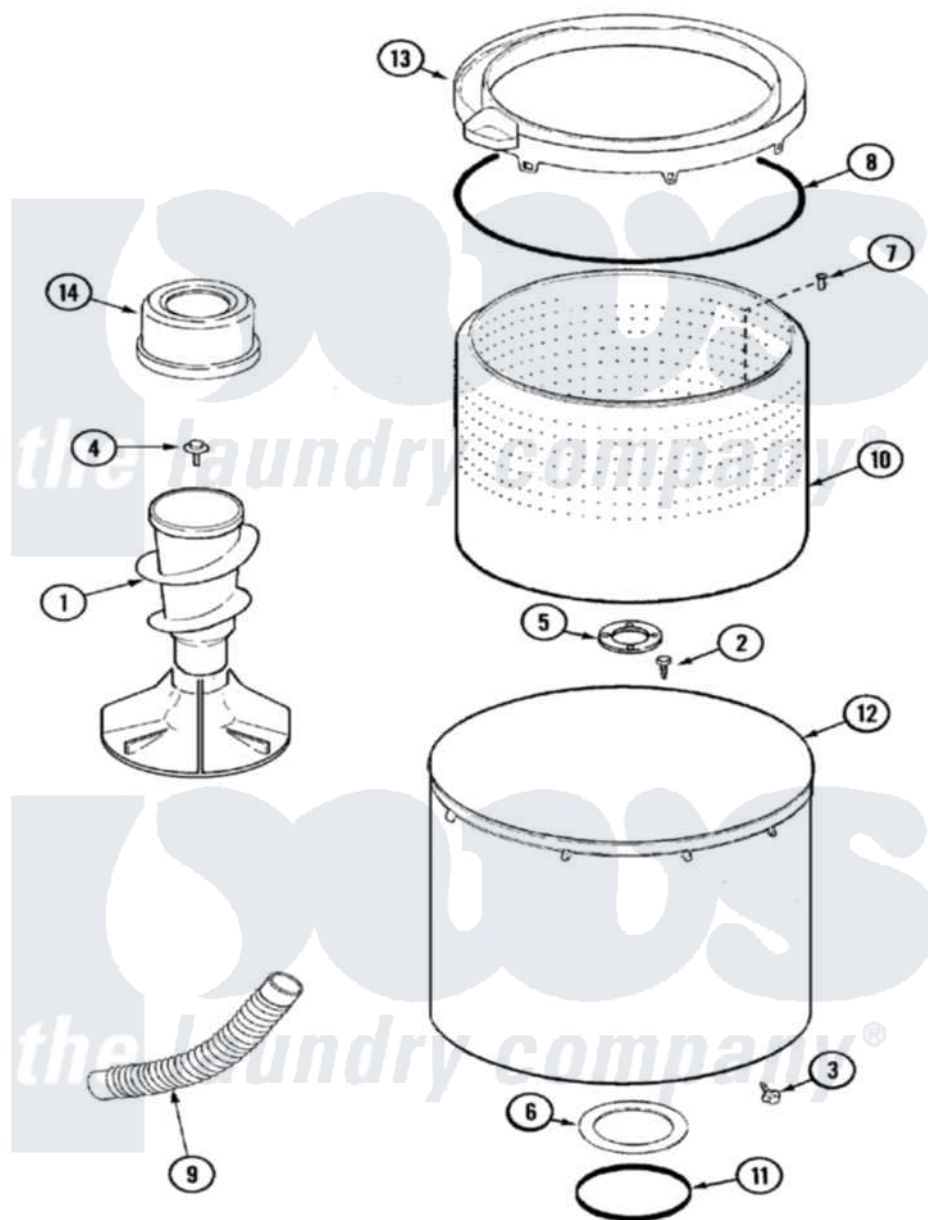

Maytag MAV7551AWW 07 - TUB

Maytag [Residential Maytag MAV7551AWW Washer Parts](#) Parts Diagram 07 - TUB
 Click on the part number to view part

Item	Original Part Number	Replaced By	Status	Part Description
1	22004043			Agitator/Auger Assembly
2	21001510	22002947		Bolt, Tub
3	22002933			Screw
4	25-7948	W10309247		Screw
5	22003434			Gasket, Hub/Bottom Isolator
6	35-3686			Gasket, Tub To Housing
7	22003647	3400504		Screw
8	35-2328			Seal, Tub Top
9	22003285			Hose, Tub To Pump
10	22003647	3400504		Screw
"	22003430			Washer, Nylon
"	22002741			Spinner Assembly, Plastic
11	35-3685			Gasket, Basket To Centerpost
12	22003237	22003422		Hose, Air Dome
"	22002742			Tub Assembly
13	12002452			Tub Cover/Bleach Cup Kit

"	22002736	22004385	Tub Cover
14	22003985		Softener Dispenser Assembly
15	22003458	22004398	Tub Block