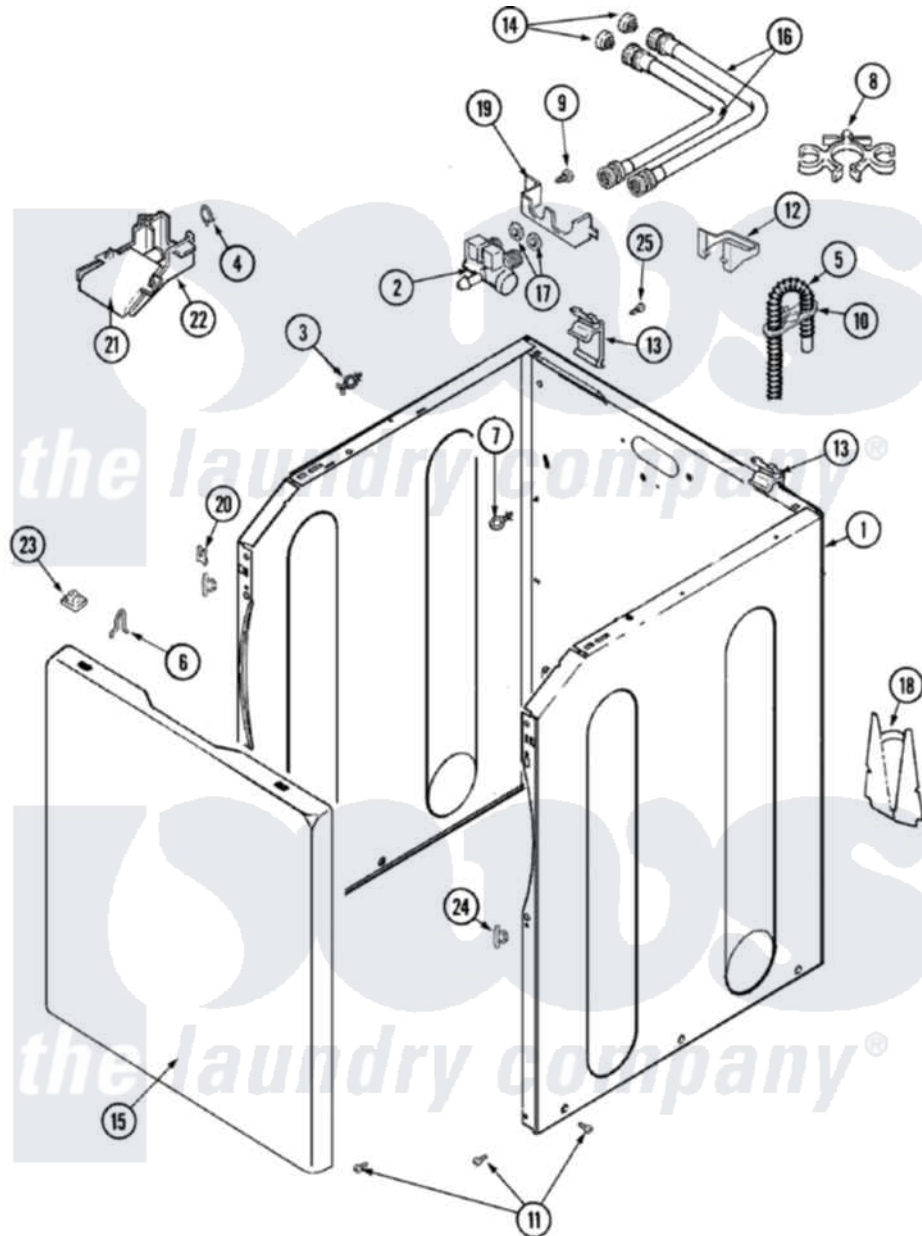

Maytag MAV7557EWQ 02 - CABINET

Maytag [Residential Maytag MAV7557EWQ Washer Parts](#) Parts Diagram 02 - CABINET
 Click on the part number to view part

| Item | Original Part Number | Replaced By | Status | Part Description |
|------|--------------------------|--------------------------|--------|----------------------------------|
| 1 | 22002839 | | | Brace, Cabinet |
| " | 22002840 | | | Brace, Cabinet |
| " | 33002190 | | | SCrew, C BraCe, BraCket, Cabinet |
| " | 22003554 | | | Cabinet Assembly |
| 2 | 22004251 | | | Water Valve Shield |
| " | 22004191 | 22004333 | | Water Valve 60/40 |
| " | 22003372 | 12002158 | | Valve-Inlet |
| 3 | 22003298 | | | Retainer, Wire |
| 4 | 22003429 | | | Retainer, Fill Hose |
| 5 | 12001586 | 76660 | | Break-Sphn |
| " | 22003410 | | | Hose, Drain |
| " | 22003596 | 285655 | | Clamp, Hose |
| 6 | 25-7220 | | | Clip, Cabinet Top |
| 7 | 22003086 | | | Clip, Air Dome Hose |
| 8 | 22002765 | | | Clip, Hose |
| | | | | Screw, No. 10, 16 x 1/2, Ab |