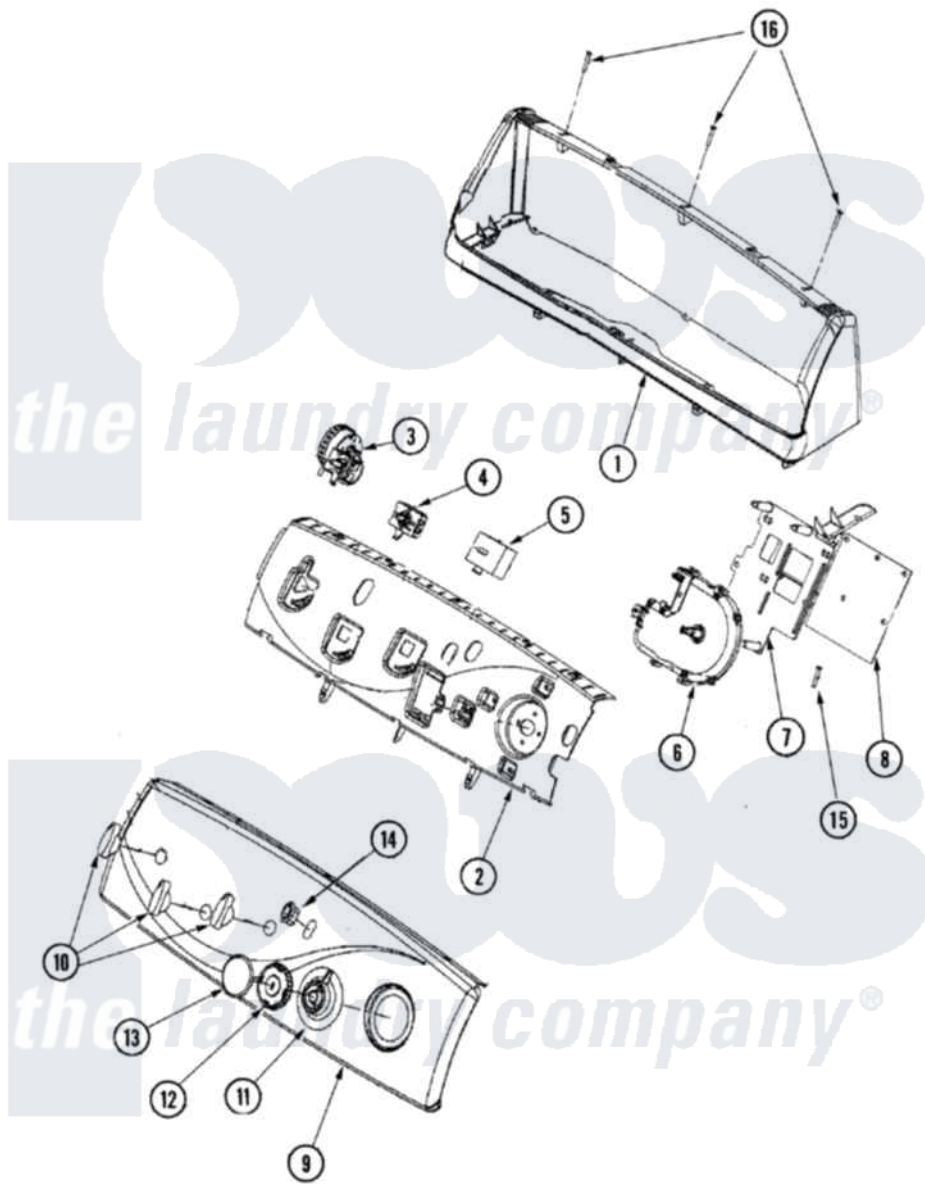

# Maytag MAV7557EWQ 03 - CONTROL PANEL

Maytag [Residential Maytag MAV7557EWQ Washer Parts](#) Parts Diagram 03 - CONTROL PANEL  
 Click on the part number to view part

Item	Original Part Number	Replaced By	Status	Part Description
1	<a href="#">22003975</a>			Console Housing
2	<a href="#">22003955</a>			Switch Support
3	<a href="#">22004069</a>			5 Position Pressure Switch
4	<a href="#">22004266</a>			Switch, 4 Temp Rotary
"	<a href="#">22003961</a>			4 Position Rotary Temp Switch 5
5	<a href="#">22003994</a>			6 Pos. Rotary Speed Switch
6	<a href="#">22004070</a>			Timer
"	<a href="#">33002917</a>			Screw, No.10-16
7	<a href="#">22003983</a>			Act Timer Bracket
8	<a href="#">22004106</a>			Temp Control Board
9	<a href="#">22004199</a>			Facia
10	22003988	<a href="#">22003987</a>		Control Knob White
11	22004166		Not Available	TIMER DIAL SKIRT (BSQ)
12	<a href="#">22003952</a>			Knob, Timer
13	<a href="#">22003990</a>			Timer Cap
14	<a href="#">22003978</a>			Switch, Rocker