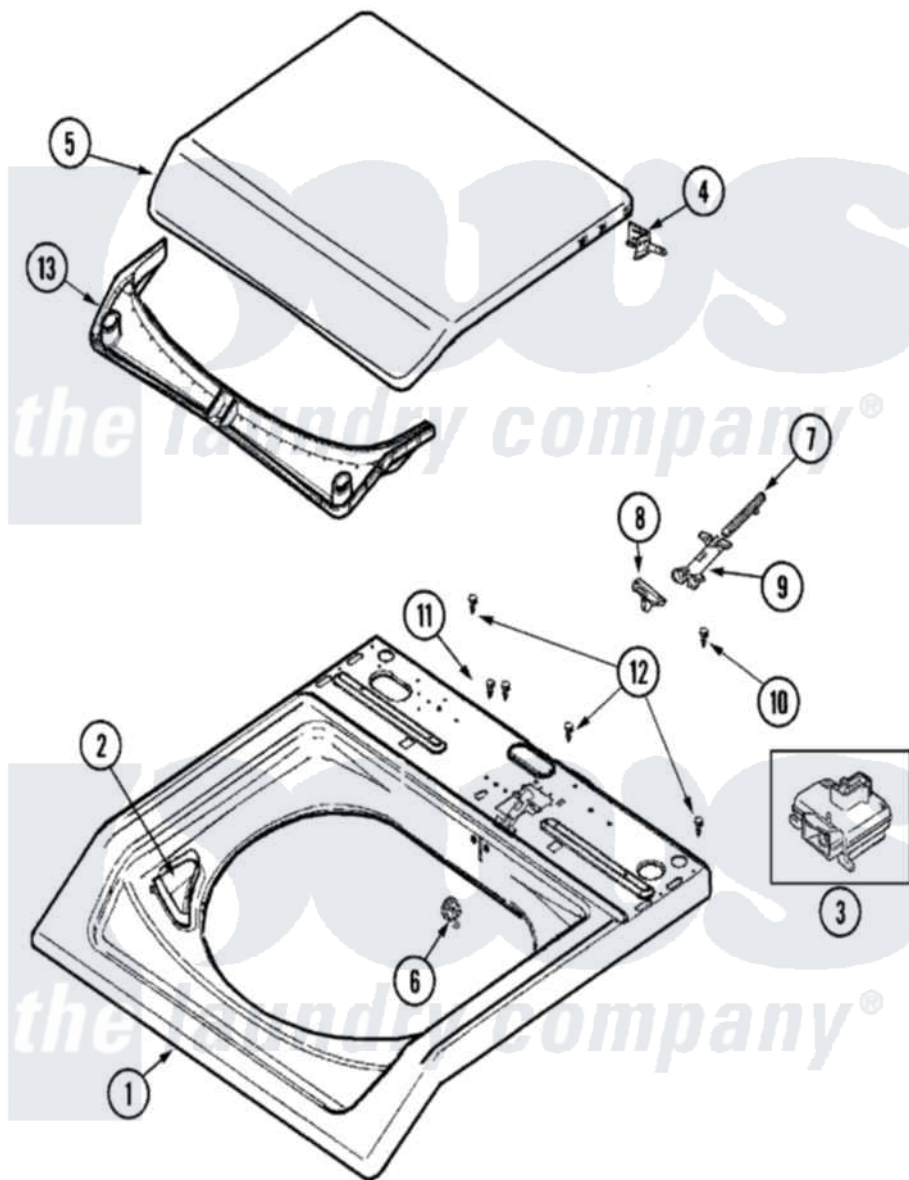

Maytag MAV7557EWQ 05 - TOP

Maytag [Residential Maytag MAV7557EWQ Washer Parts](#) Parts Diagram 05 - TOP
 Click on the part number to view part

| Item | Original Part Number | Replaced By | Status | Part Description |
|------|--------------------------|--------------------------|--------|------------------------------|
| 1 | 22003469 | | | Cover, Top |
| 2 | 22002802 | 22002835 | | Cup, Bleach |
| 3 | 22003804 | | | Lid Switch |
| 4 | 22002752 | | | Hinge Pin |
| 5 | 22004110 | | | Lid As-Pk Phase Ii |
| 6 | 22002753 | | | Bushing, Hinge |
| 7 | 22002754 | | | Plunger |
| 8 | 22003942 | | | Lid Cam |
| 9 | 22002757 | | | Guide Tube |
| 10 | 2016090 | | | Screw, Lid Switch To Bracket |
| 11 | 22003217 | 3370225 | | Screw |
| 12 | Y22002339 | 8534058 | | Screw |
| 13 | 22002766 | | | Condensate Seal |