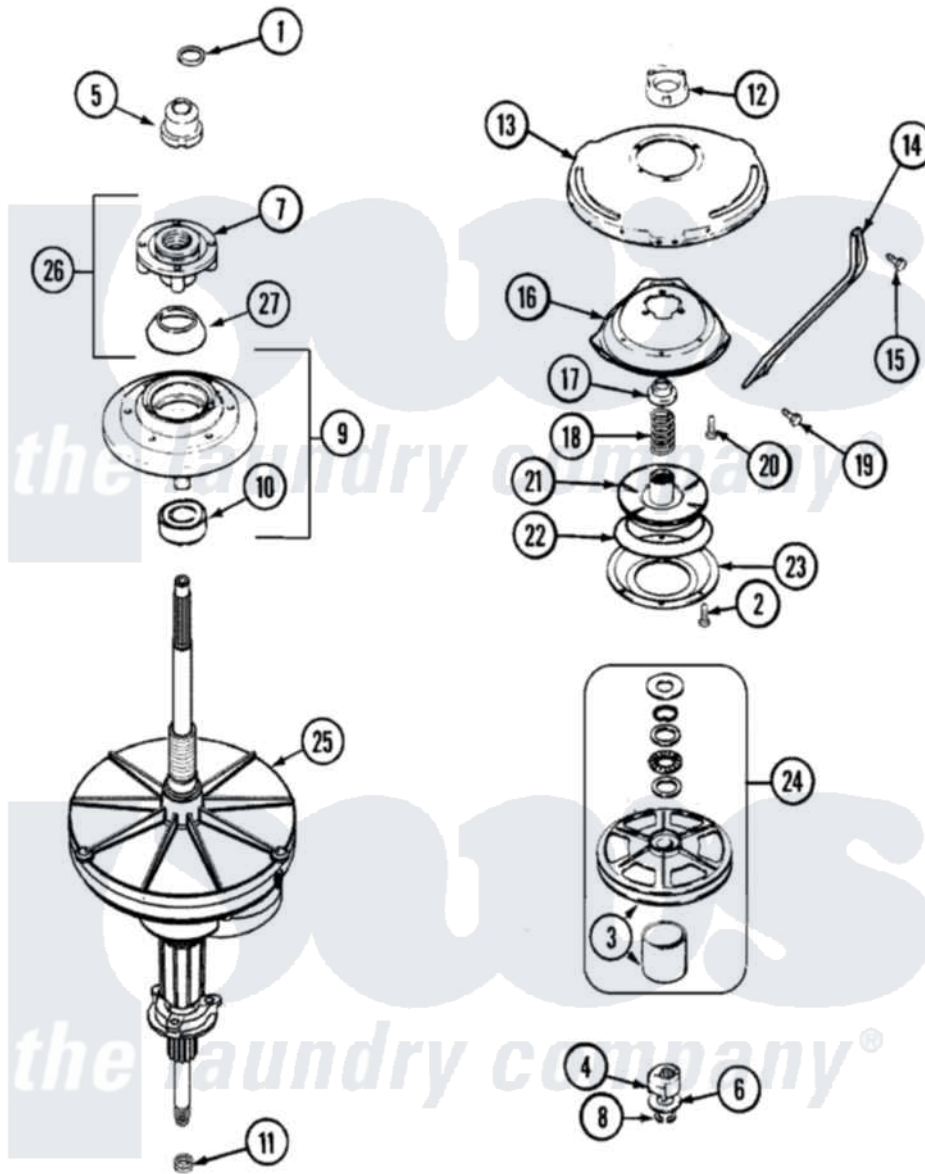

Maytag MAV7557EWQ 06 - TRANSMISSION

Maytag [Residential Maytag MAV7557EWQ Washer Parts](#) Parts Diagram 06 - TRANSMISSION
 Click on the part number to view part

Item	Original Part Number	Replaced By	Status	Part Description
1	25-7941			"O" Ring, Agr Drive Shaft
2	21001065			Screw, No.10-24 x .50 Hxnibhd
3	12001797	12002213		Thrust Bearing Kit
4	LA-2007	12002213		Thrust Bearing Kit
5	21001533	35-5655-1		Seal
6	35-2082			Washer, 1.25ODX.530IDX.062
7	21001515	12001598		Tub Seal Assembly--W
8	25-7854			Ring, Retaining
9	21001508	12001561		Bearing And Seal Housing Assembly
"	12001598			Tub Seal Assembly--W
10	35-2205			Bearing, Spin
11	35-2010	207843		Lip Seal Repair Kit
12	21001511	12001562		Bearing Assembly
"	35-2205			Bearing, Spin
13	21001518			Support, Tub
14	21001532			Brace, Tub

15	25-7895	21001858	Screw 5/16-18 x 1/2
16	21001163		Housing, Suspension
17	35-2017		Retainer, Brake Spring
18	21001285	Not Available	PANEL, CONTROL
19	25-7930	21001858	Screw 5/16-18 x 1/2
20	21001509		Screw, High Performance Plastic
21	35-2948	35-6714	Brake Roto
22	21001161	21002026	Snubber
23	35-2018	35-6918	Stator, Brake
24	12500036	12002213	Thrust Bearing Kit
25	21001867	35-6615	Ht TranS S
26	21001868	W10219156	Tub Seal
27	35-2974		Tub Seal/Hub Assembly