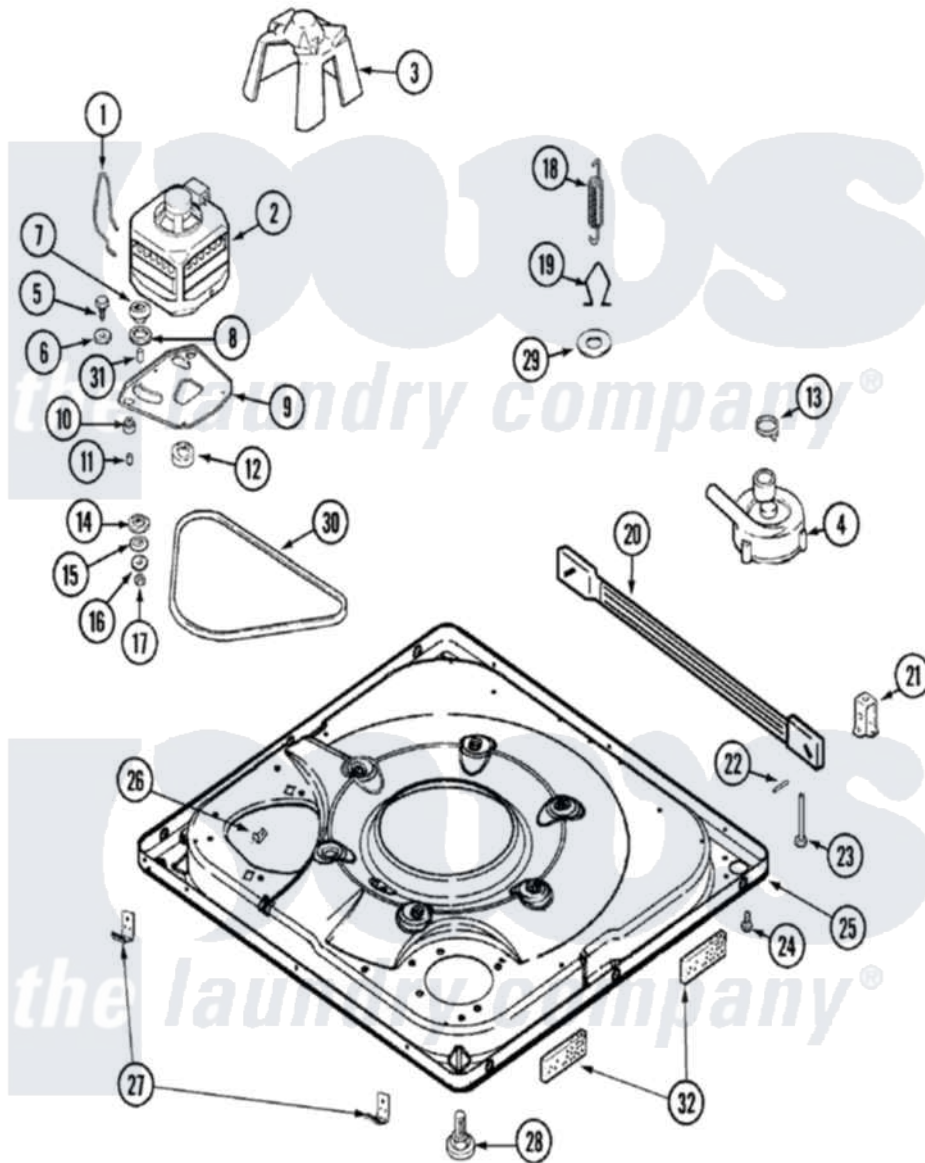

Maytag MAV7557EWW 01 - BASE

Maytag [Residential Maytag MAV7557EWW Washer Parts](#) Parts Diagram 01 - BASE
 Click on the part number to view part

Item	Original Part Number	Replaced By	Status	Part Description
1	22004376			Spring, Motor Pivot
2	21001750	21001950		MoTor, 2SP 1/2hp 120V/60Hz Hi-Tor
"	22004297	21001950		MoTor, 2SP 1/2hp 120V/60Hz Hi-Tor
"	21001506	21001950		MoTor, 2SP 1/2hp 120V/60Hz Hi-Tor
3	22002019			Screw, Wire Clip To Motor Cnt
"	22002721			Shield, Motor
4	22004055	8534097		Screw
"	22003438			Sleeve, Pump
"	21001873	35-6780		Pump-Water
5	25-7833	21001977		Screw
6	25-7834			Washer, Motor/Base Screw
7	33-9946			Isolator, Motor
8	35-3570			Washer, Motor Pivot
9	21001366	21001783		Plate And Screw Assembly

"	22003817	3370225	Screw
"	35-2065		Pad, Motor Plate
10	35-3646		Isolator, Motor Plate
"	21001486		Foot Slide, Isolator
"	22004348		Slide, Motor Pivot
"	35-3571		Slide, Motor Pivot
11	25-7831		Spacer, Mounting
12	33-9946		Isolator, Motor
13	22003897	285655	Clamp, Hose
14	22004194		Spacer
"	35-3571		Slide, Motor Pivot
15	33-9967		Washer, Motor Isolator
16	22004192		Washer, Flat
17	22004193		Nut, Lock
18	21001598		Spring, Suspension
19	21001166		Hook, Suspension Spring
20	21001754	21001881	Bar, Stabilizer
21	35-2046		Bracket, Stabilizer
22	35-2052		Pin, Stabilizer
23	35-3020	22004469	Leg And Foot Self Stabalizing
24	33002190		SCrew, C BraCe, BraCket, Cabinet
25	22003390		Base
"	22003817	3370225	Screw
26	25-7845		Speednut, Motor
27	22004045		Clip, Lower Front Panel
"	33002190		SCrew, C BraCe, BraCket, Cabinet
28	35-3507	25001119	Foot And Pad Assembly
29	Y25-7951		Washer, Suspension Hook
30	22003483		Belt, Drive
31	25-7830		Spacer
32	22002782		Pad, Foam