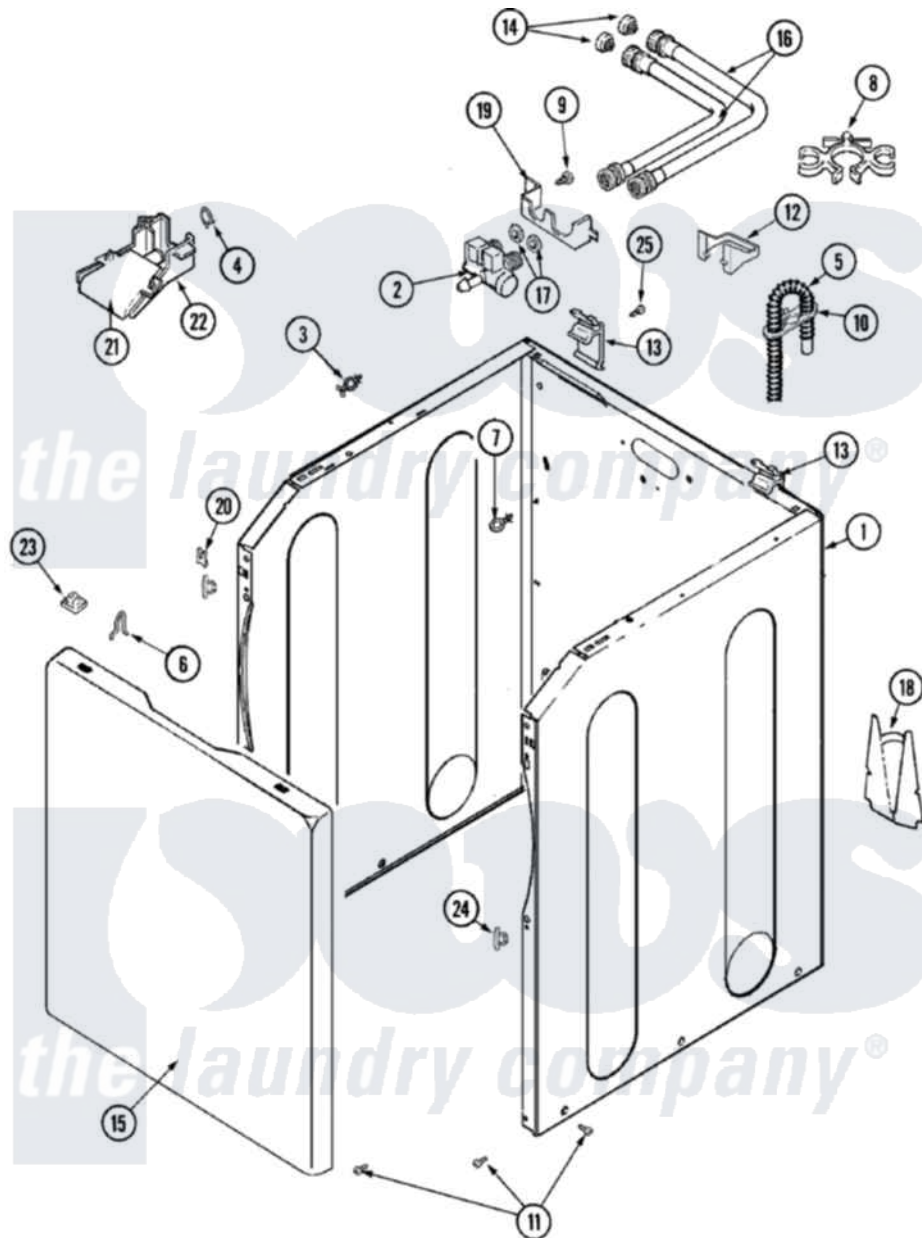

# Maytag MAV7557EWW 02 - CABINET

Maytag [Residential Maytag MAV7557EWW Washer Parts](#) Parts Diagram 02 - CABINET

[Click on the part number to view part](#)

Item	Original Part Number	Replaced By	Status	Part Description
1	<a href="#">22002839</a>			Brace, Cabinet
"	<a href="#">22002840</a>			Brace, Cabinet
"	<a href="#">33002190</a>			SCrew, C BraCe, BraCket, Cabinet
"	<a href="#">22003553</a>			Cabinet Assembly
2	<a href="#">22004251</a>			Water Valve Shield
"	22004191	<a href="#">22004333</a>		Water Valve 60/40
"	22003372	<a href="#">12002158</a>		Valve-Inlet
3	<a href="#">22003298</a>			Retainer, Wire
4	<a href="#">22003429</a>			Retainer, Fill Hose
5	12001586	<a href="#">76660</a>		Break-Sphn
"	<a href="#">22003410</a>			Hose, Drain
"	22003596	<a href="#">285655</a>		Clamp, Hose
6	<a href="#">25-7220</a>			Clip, Cabinet Top
7	<a href="#">22003086</a>			Clip, Air Dome Hose
8	<a href="#">22002765</a>			Clip, Hose
				Screw, No. 10, 1/2 x 1/2 Ab