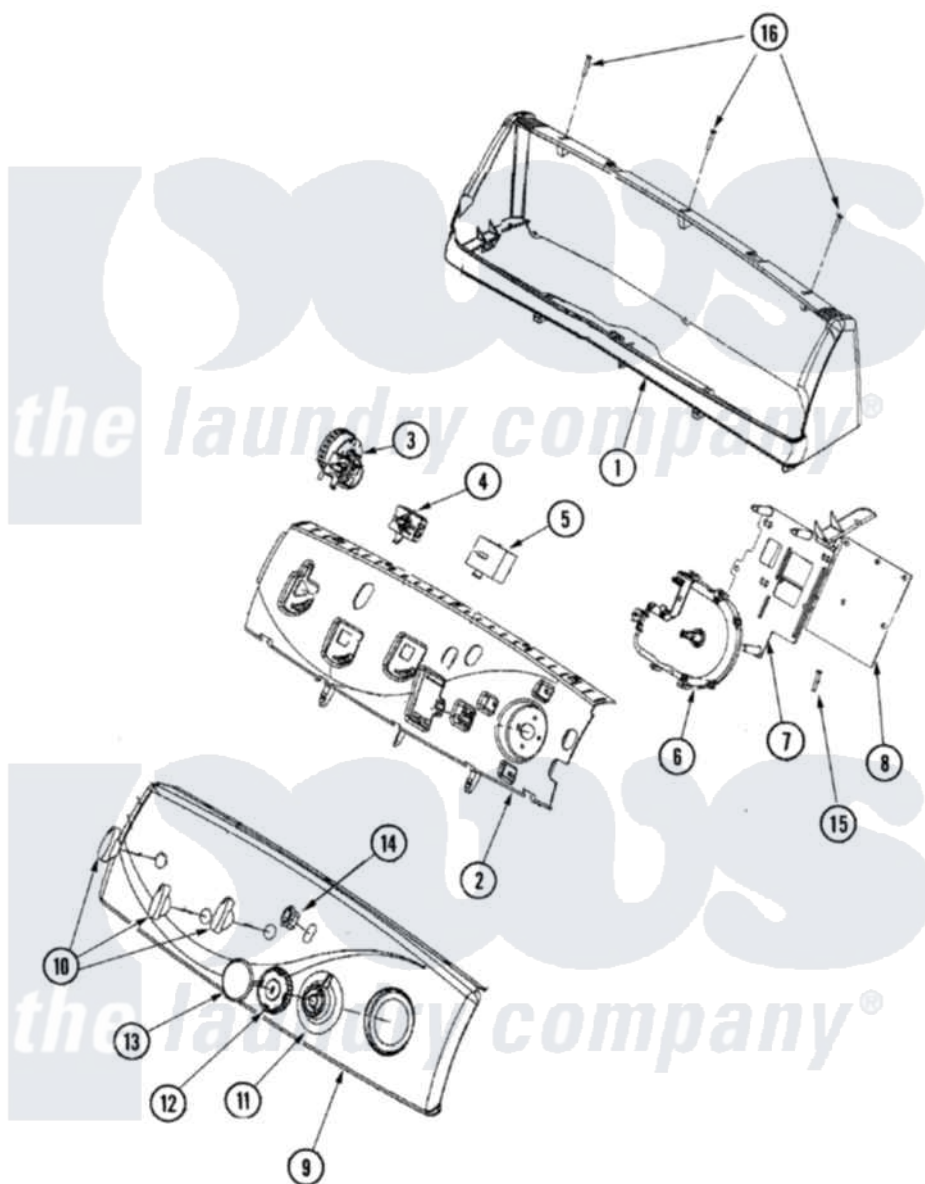

# Maytag MAV7557EWW 03 - CONTROL PANEL

Maytag [Residential Maytag MAV7557EWW Washer Parts](#) Parts Diagram 03 - CONTROL PANEL  
 Click on the part number to view part

Item	Original Part Number	Replaced By	Status	Part Description
1	22003960		Not Available	CONSOLE HOUSING (WHT)
2	<a href="#">22003955</a>			Switch Support
3	<a href="#">22004069</a>			5 Position Pressure Switch
4	<a href="#">22004266</a>			Switch, 4 Temp Rotary
"	<a href="#">22003961</a>			4 Position Rotary Temp Switch 5
5	<a href="#">22003994</a>			6 Pos. Rotary Speed Switch
6	<a href="#">22004070</a>			Timer
"	<a href="#">33002917</a>			Screw, No.10-16
7	<a href="#">22003983</a>			Act Timer Bracket
8	<a href="#">22004106</a>			Temp Control Board
9	22004198	<a href="#">22004339</a>		Facia/Control Panel
10	22003988	<a href="#">22003987</a>		Control Knob White
11	<a href="#">22004165</a>			Timer Dial Skirt
12	<a href="#">22003952</a>			Knob, Timer
13	<a href="#">22003990</a>			Timer Cap
14	22003977	<a href="#">74010226</a>		Switch, Rocker W/Shield