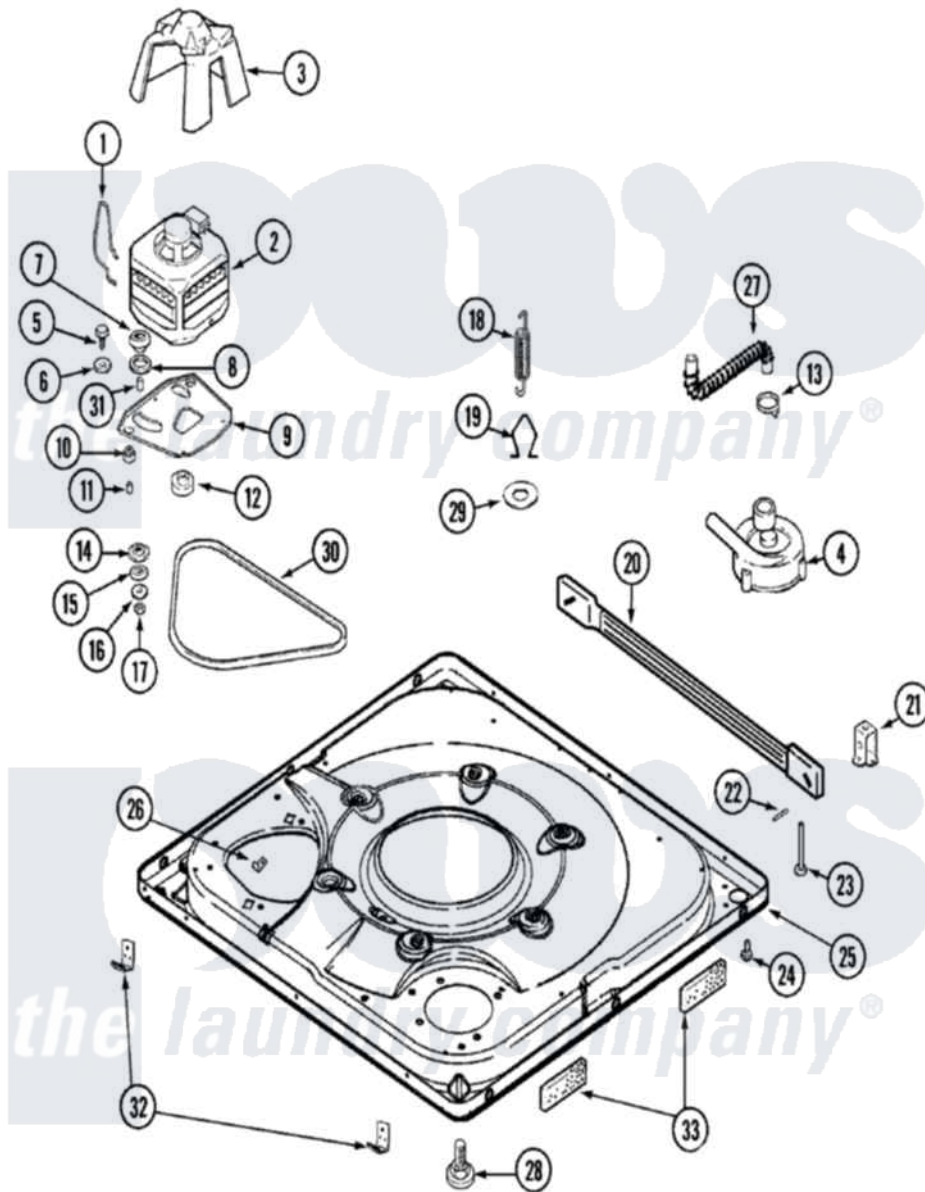

Maytag MAV7580EWW 01 - BASE

Maytag [Residential Maytag MAV7580EWW Washer Parts](#) Parts Diagram 01 - BASE
 Click on the part number to view part

Item	Original Part Number	Replaced By	Status	Part Description
1	22004376			Spring, Motor Pivot
2	21001516	21001950		MoTor, 2SP 1/2hp 120V/60Hz Hi-Tor
3	22002019			Screw, Wire Clip To Motor Cnt
"	22002721			Shield, Motor
4	22004055	8534097		Screw
"	21001873	35-6780		Pump-Water
5	25-7833	21001977		Screw
6	25-7834			Washer, Motor/Base Screw
7	33-9946			Isolator, Motor
8	35-3570			Washer, Motor Pivot
9	21001366	21001783		Plate And Screw Assembly
"	35-2065			Pad, Motor Plate
10	22004348			Slide, Motor Pivot
"	35-3646			Isolator, Motor Plate
11	25-7831			Spacer, Mounting
				MoTor, 2SP 1/2hp 120V/60Hz

12	21001506	21001950	MoTor, 2SP 1/2hp 120V/60Hz Hi-Tor
"	22004297	21001950	MoTor, 2SP 1/2hp 120V/60Hz Hi-Tor
13	22002853	285655	Clamp, Hose
14	35-3571		Slide, Motor Pivot
15	33-9967		Washer, Motor Isolator
16	25-7047		Washer, Flat
17	25-7325	Y707702	Locknut
18	21001598		Spring, Suspension
19	21001166		Hook, Suspension Spring
20	21001754	21001881	Bar, Stabilizer
21	35-2046		Bracket, Stabilizer
23	35-3020	22004469	Leg And Foot Self Stabilizing
24	33002190		SCrew, C BraCe, BraCket, Cabinet
25	22003390		Base
26	25-7845		Speednut, Motor
27	22003285		Hose, Tub To Pump
28	25001119		Foot And Pad Assembly
29	Y25-7951		Washer, Suspension Hook
30	22003483		Belt, Drive
31	25-7830		Spacer
32	33002190		SCrew, C BraCe, BraCket, Cabinet
"	22002239		Clip, Front Panel
"	22002966	692771	Nut, Idler Bracket To Base
33	22002782		Pad, Foam