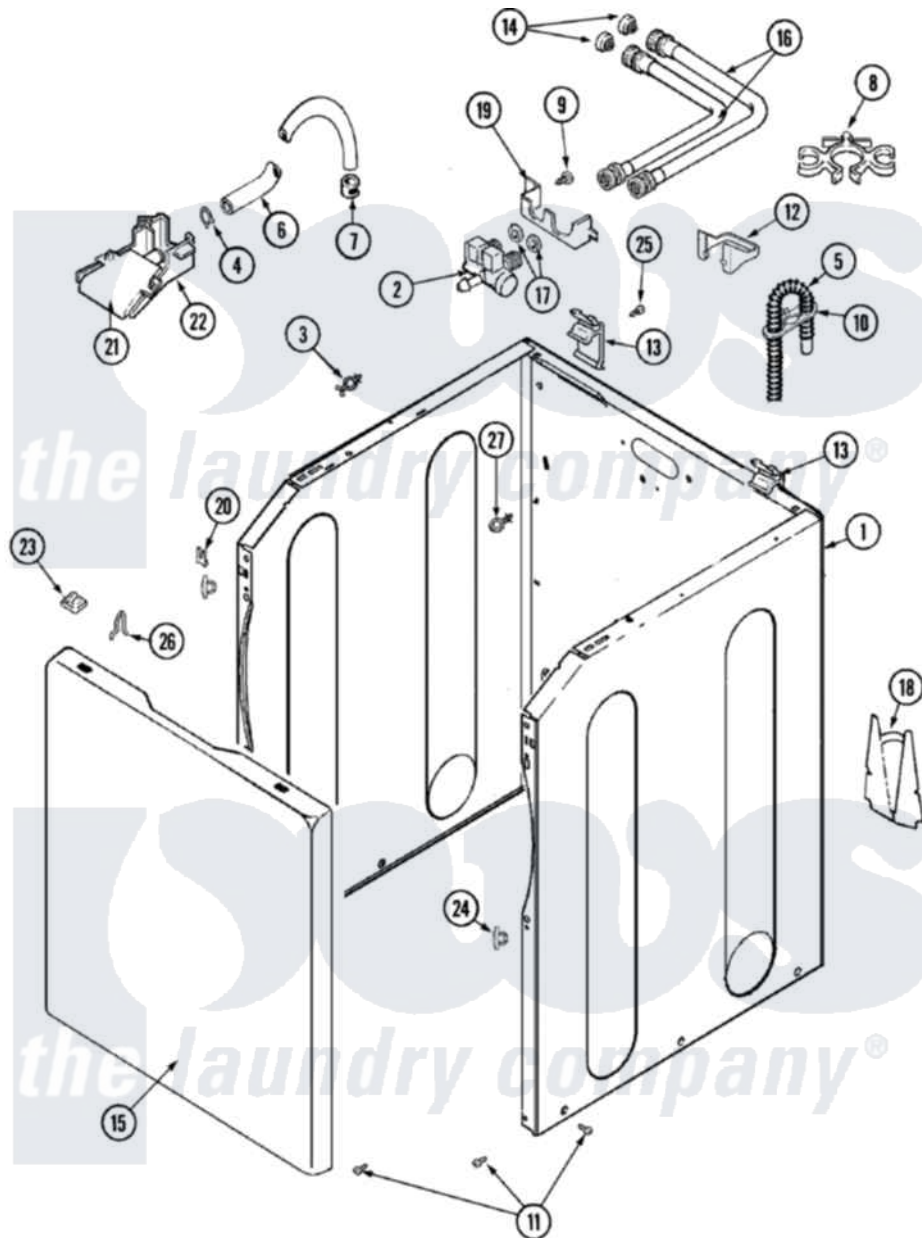

Maytag MAV7580EWW 02 - CABINET

Maytag [Residential Maytag MAV7580EWW Washer Parts](#) Parts Diagram 02 - CABINET

[Click on the part number to view part](#)

Item	Original Part Number	Replaced By	Status	Part Description
1	33002190			SCrew, C BraCe, BraCket, Cabinet
"	22003553			Cabinet Assembly
2	20001120	THP-1		Hose Pliers
"	22003372	12002158		Valve-Inlet
3	22002852	22003298		Retainer, Wire
4	22002838	285655		Clamp, Hose
5	22003410			Hose, Drain
"	22003596	285655		Clamp, Hose
6	22002761			Hose, Injector
7	216169	596669		Clamp, Manifold
8	22002765			Clip, Hose
9	33002190			SCrew, C BraCe, BraCket, Cabinet
10	22002701	22003814		Retainer, Drain Hose
11	22003409	213007		Xfor Cabinet See Cabinet, Back

12	22003429		Retainer, Fill Hose
13	22003367	22004095	Hinge, Plastic
14	200961	12001413	Strainer And Washer Kit
15	22002737		Panel, Front
"	22002293	22003511	Insulation
"	22002854	22003512	Insulation, Cabinet
"	33002190		SCrew, C BraCe, BraCket, Cabinet
16	22002764	12001901	Kit-Inlet Hose Assembly
"	22002763	12001900	Kit-Inlet Hose Assembly
17	Y013783		Washer, Inlet Hose
18	22002704		Cover, Drain Hose
"	33002190		SCrew, C BraCe, BraCket, Cabinet
19	22003376		Bracket, Water Valve
20	22002748	204439	Screw And Fstner Assembly
21	22003374		Upper Water Injector, Flume
22	22004053		Lower Injector, Flume
"	22003375	22004053	Lower Injector, Flume
23	22002013		Stop, Shipping
24	22002965	Y12001702	Kit- Plast
25	22001995		Screw Note: Screw, Tumbler Front And Shroud
26	25-7220		Clip, Cabinet Top
27	22003086		Clip, Air Dome Hose
28	22002960		Strainer, Washer Inlet
"	33001245		Screw---NA
"	33002388		Washer
"	35-2890	8539404	Tie-Wire
"	Y013783		Washer, Inlet Hose