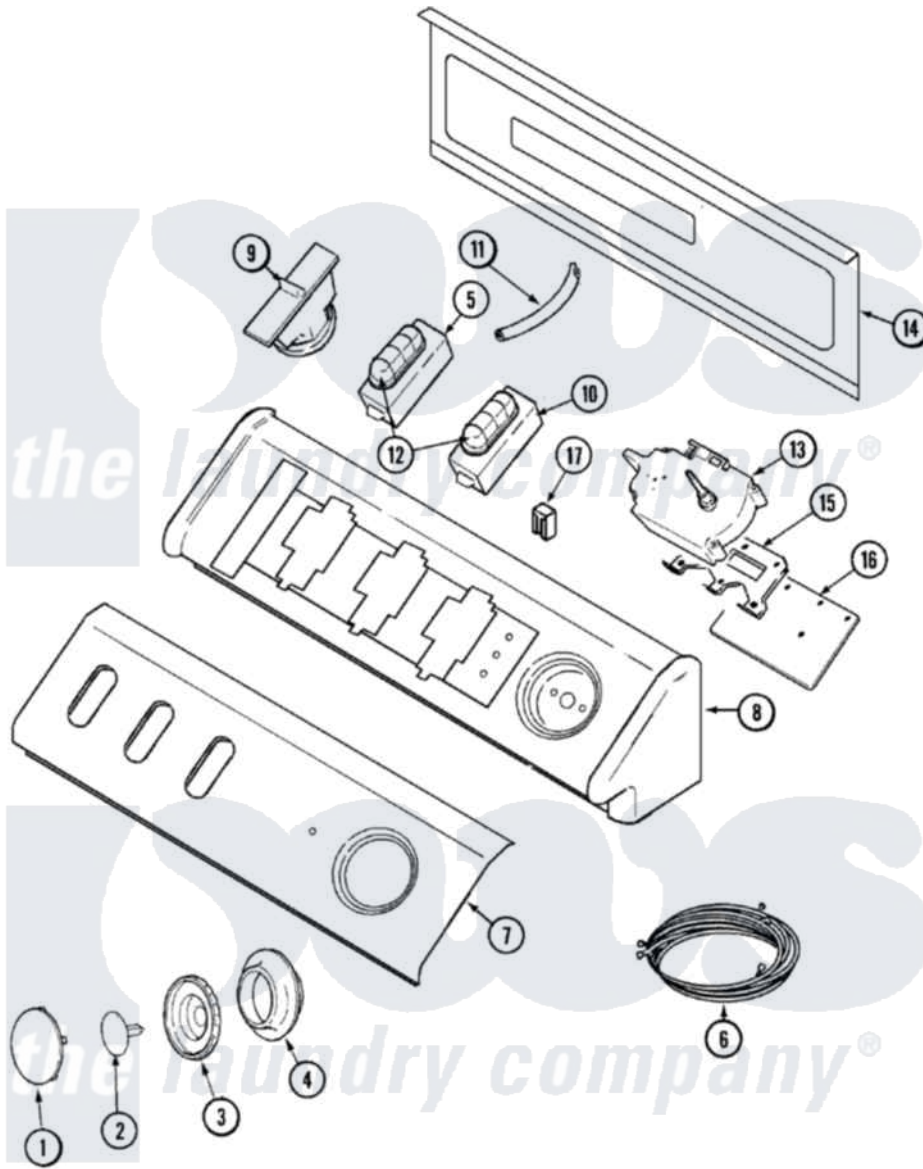

Maytag MAV7580EWW 03 - CONTROL PANEL

Maytag Residential Maytag MAV7580EWW Washer Parts Parts Diagram 03 - CONTROL PANEL
 Click on the part number to view part

Item	Original Part Number	Replaced By	Status	Part Description
1	22001664			Timer Knob Insert/Cap
2	22002997			Pin, Locking
3	22002996	22003952		Knob, Timer
4	22002995		Not Available	SKIRT, TIMER KNOB (WHT)
5	22002999			Switch
6	22003738			Harness, Wire
7	22003741	22003736		Panel, Control
8	22002925	3370225		Screw
"	33002286		Not Available	CONSOLE (WHT)
9	22003489			Switch, Pressure
"	22003461		Not Available	PAD, PRESSURE SWITCH
10	22003739			Switch, 4 Button Option
11	22003237	22003422		Hose, Air Dome
"	22003422			Hose, Air Dome
12	22001789			Button, Switch
"	22001788			Button, Switch

13	22003499		Timer RPR
"	22003370	22003499	Timer RPR
14	22002529		Not Available
			CONSOLE BACK PANEL
"	Y22002339	8534058	Screw
15	22003003		Bracket, Atc / Timer
16	22003743	22004106	Temp Control Board
17	903115		Lock Light
"	22001948		Lens, Indicator Light
18	22003745		Energy Guide
"	16009485		Not Available
			MANUAL, SERVICE-NO REFUND
19	16022156		Not Available
			USE & CARE GUIDE
20	20001120	THP-1	Hose Pliers
21	22002898		Tool, Seal Nut
22	22002922		Tool, Spring Removal
23	35-2968		Not Available
			SPANNER WRENCH BASKET DRIVE HU