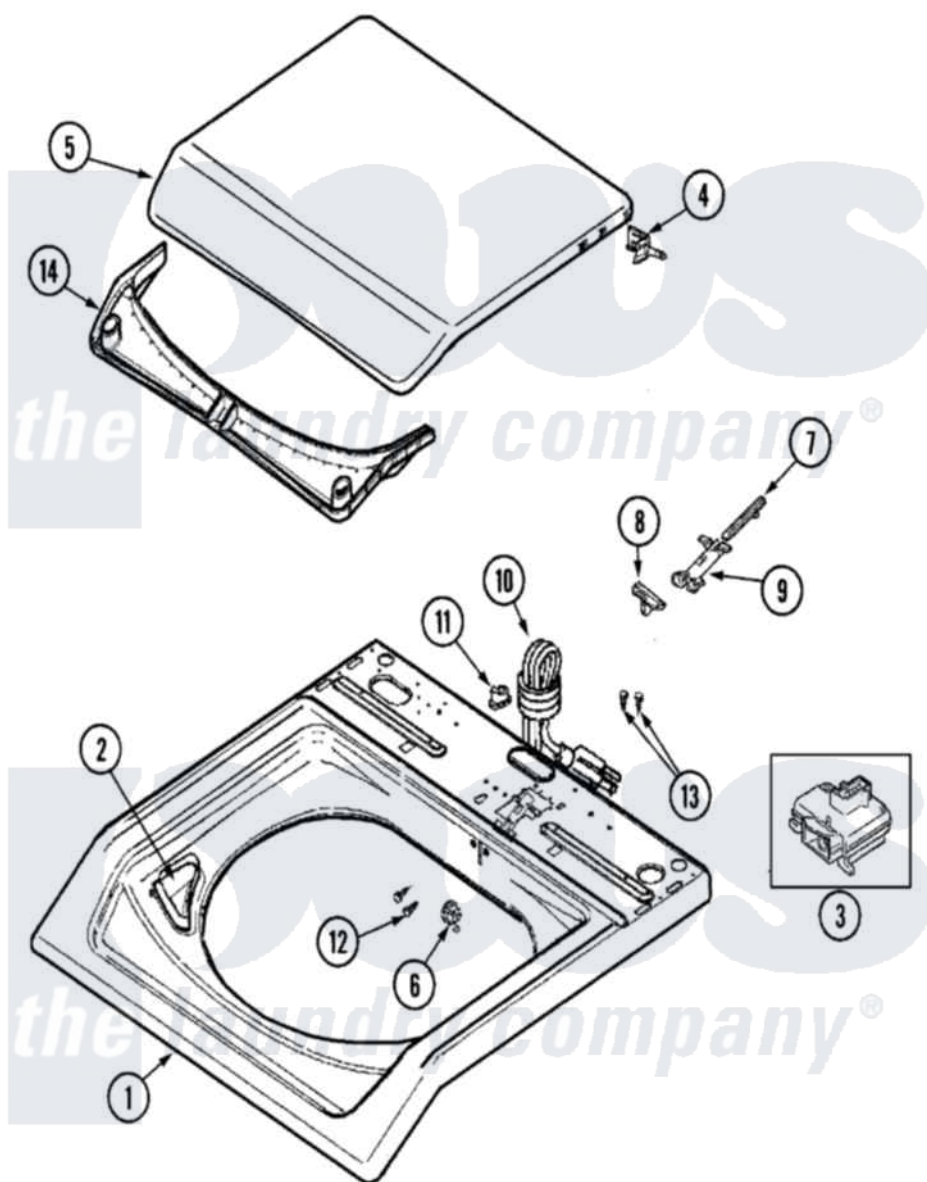

Maytag MAV7580EWW 04 - TOP

Maytag [Residential Maytag MAV7580EWW Washer Parts](#) Parts Diagram 04 - TOP
 Click on the part number to view part

Item	Original Part Number	Replaced By	Status	Part Description
1	22003468			Cover, Top
"	22003367	22004095		Hinge, Plastic
2	22002835			Cup, Bleach
3	22003804			Lid Switch
4	22002751			Hinge Pin
5	22002872		Not Available	LID, WASHER (WHT-W/MEDALLION)
6	22002753			Bushing, Hinge
7	22002754			Plunger
8	22002755	22003941		Lid Cam
9	22002757			Guide Tube
10	22003061	22003062		Cord, Power
11	33002053	211881		Grommet, Cord Part Not Used-Gas Models Only
12	2016090			Screw, Lid Switch To Bracket
13	Y705026	3370225		Screw
14	22002967			Condensate Seal