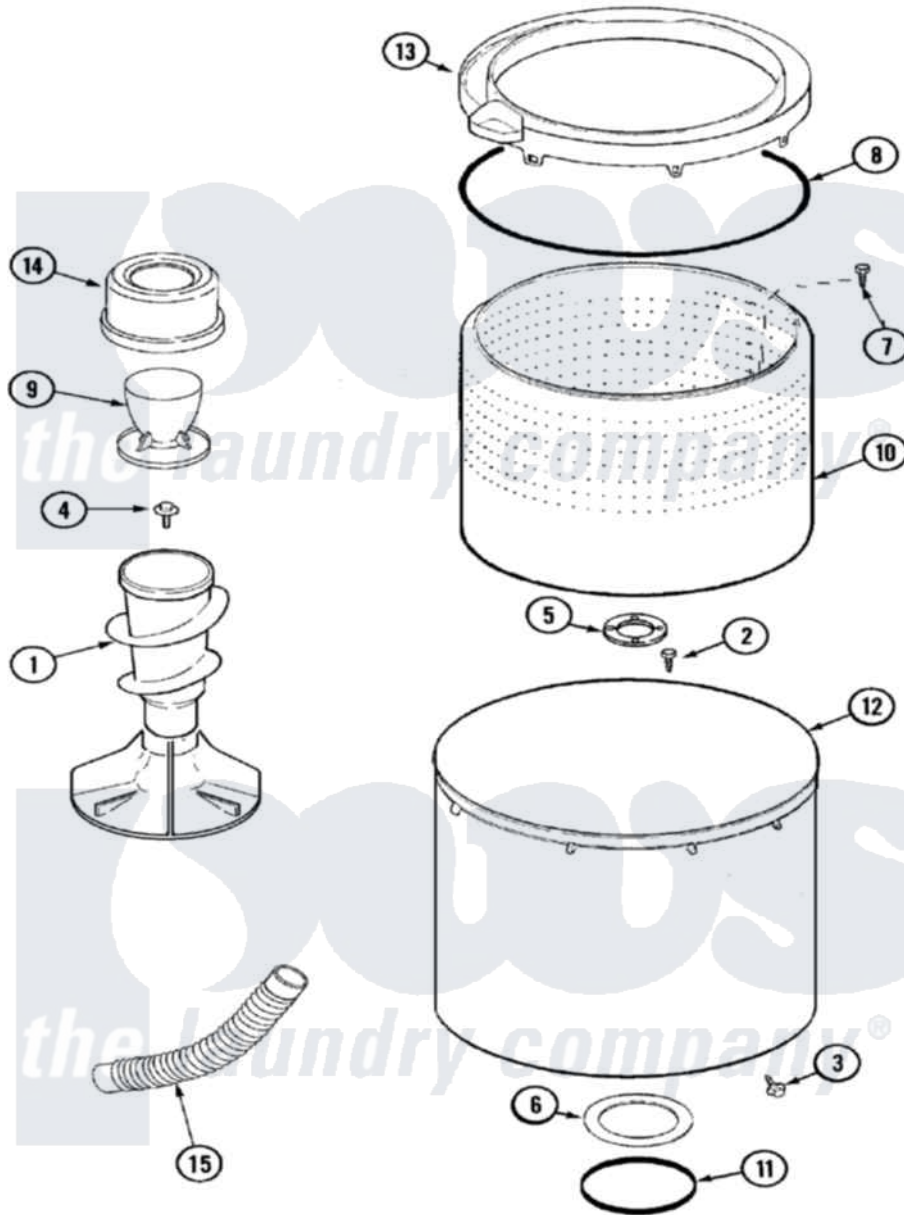

# Maytag MAV7580EWW 06 - TUB

Maytag Residential Maytag MAV7580EWW Washer Parts Parts Diagram 06 - TUB  
 Click on the part number to view part

Item	Original Part Number	Replaced By	Status	Part Description
1	<a href="#">22001821</a>			Agitator Auger And Base Assembly
"	22003383	<a href="#">22004042</a>		Agitator/Auger Assembly
2	21001510	<a href="#">22002947</a>		Bolt, Tub
3	<a href="#">22002933</a>			Screw
4	25-7948	<a href="#">W10309247</a>		Screw
5	<a href="#">35-3685</a>			Gasket, Basket To Centerpost
6	<a href="#">35-3686</a>			Gasket, Tub To Housing
7	22003647	<a href="#">3400504</a>		Screw
8	<a href="#">35-2328</a>			Seal, Tub Top
9	21001599	<a href="#">21001905</a>		Dispenser, Fabric
"	22002769	<a href="#">22002758</a>		Dispenser Assembly, Fab. Soft Sub
10	<a href="#">22002741</a>			Spinner Assembly, Plastic
11	<a href="#">35-2978</a>			Seal, Tub/Housing
12	<a href="#">22002742</a>			Tub Assembly
13	22002736	<a href="#">22004385</a>		Tub Cover

14	<a href="#">22002758</a>		Dispenser Assembly, Fab. Soft Sub
15	<a href="#">22003285</a>		Hose, Tub To Pump
16	22003458	<a href="#">22004398</a>	Tub Block