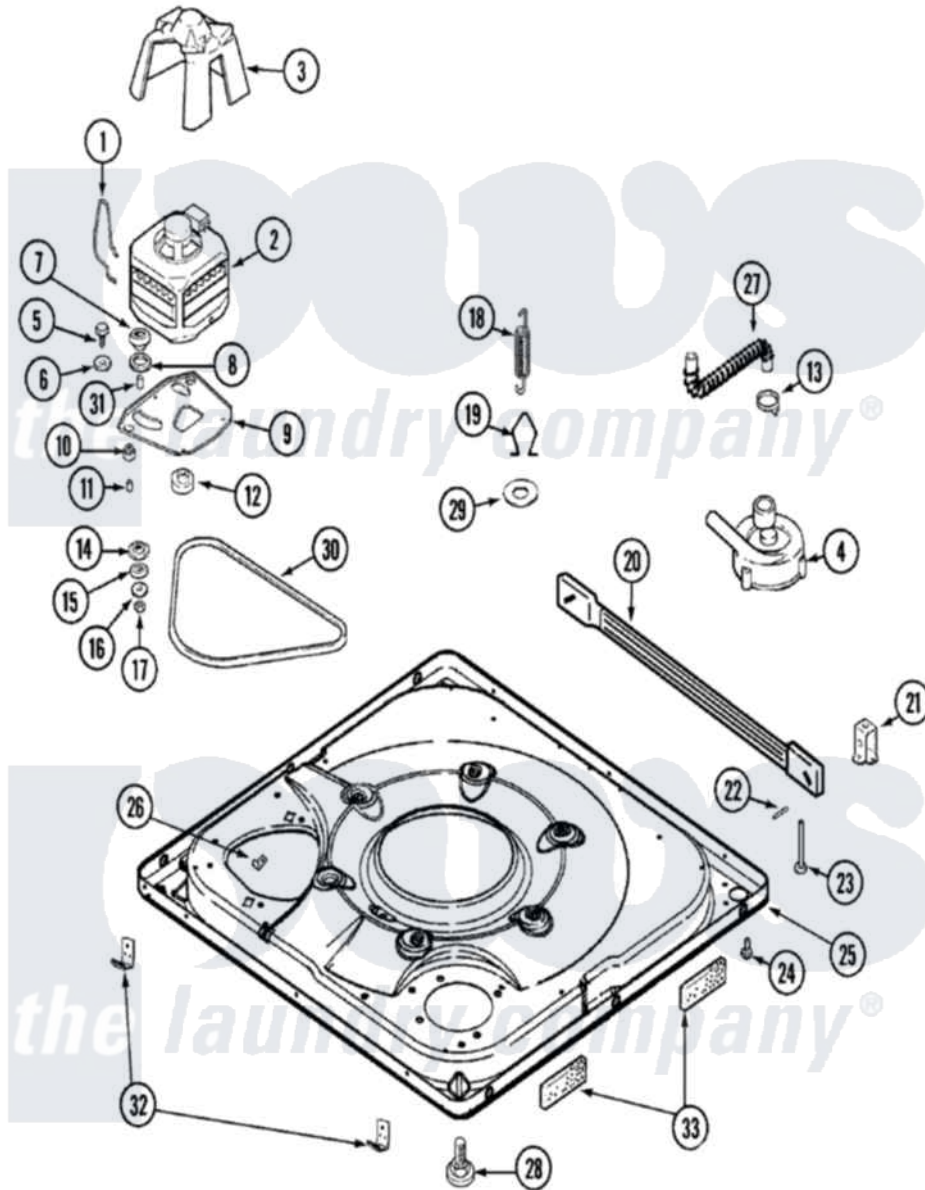

Maytag MAV7600ACQ 01 - BASE

Maytag [Residential Maytag MAV7600ACQ Washer Parts](#) Parts Diagram 01 - BASE
 Click on the part number to view part

Item	Original Part Number	Replaced By	Status	Part Description
1	21001110	22004376		Spring, Motor Pivot
2	21001516	21001950		MoTor, 2SP 1/2hp 120V/60Hz Hi-Tor
3	22002721			Shield, Motor
"	33002190			SCrew, C BraCe, BraCket, Cabinet
4	22003438			Sleeve, Pump
"	21001732	35-6465		Pump Assem
5	25-7833	21001977		Screw
6	25-7834			Washer, Motor/Base Screw
7	33-9946			Isolator, Motor
8	35-3570			Washer, Motor Pivot
9	35-2065			Pad, Motor Plate
"	21001366	21001783		Plate And Screw Assembly
10	35-3646			Isolator, Motor Plate
"	22004348			Slide, Motor Pivot
11	25-7831			Spacer, Mounting

12	21001506	21001950	MoTor, 2SP 1/2hp 120V/60Hz Hi-Tor
"	22004297	21001950	MoTor, 2SP 1/2hp 120V/60Hz Hi-Tor
13	22002853	285655	Clamp, Hose
14	35-3571		Slide, Motor Pivot
15	33-9967		Washer, Motor Isolator
16	25-7047		Washer, Flat
17	25-7325	Y707702	Locknut
18	21001598		Spring, Suspension
19	21001166		Hook, Suspension Spring
20	22003459		Spinner, Stainless
21	35-2046		Bracket, Stabilizer
22	35-2052		Pin, Stabilizer
23	35-3020	22004469	Leg And Foot Self Stabalizing
24	33002190		SCrew, C BraCe, BraCket, Cabinet
25	22003390		Base
26	25-7845		Speednut, Motor
27	22003285		Hose, Tub To Pump
28	35-3507	25001119	Foot And Pad Assembly
29	Y25-7951		Washer, Suspension Hook
30	22003483		Belt, Drive
31	25-7830		Spacer
32	22002239		Clip, Front Panel
"	33002190		SCrew, C BraCe, BraCket, Cabinet
"	22002966	692771	Nut, Idler Bracket To Base
33	22002782		Pad, Foam