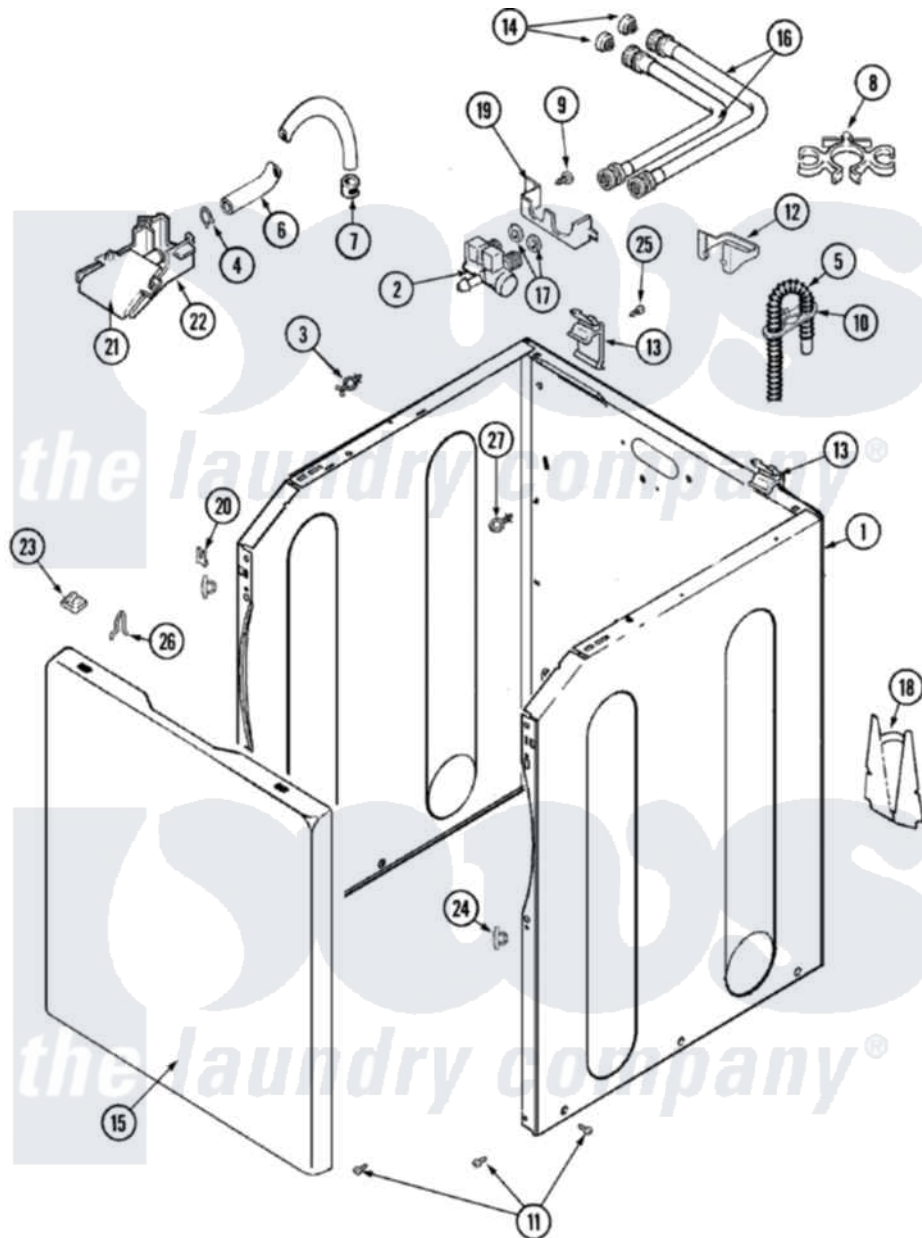

Maytag MAV7600ACQ 02 - CABINET

Maytag [Residential Maytag MAV7600ACQ Washer Parts](#) Parts Diagram 02 - CABINET
 Click on the part number to view part

Item	Original Part Number	Replaced By	Status	Part Description
1	22003554			Cabinet Assembly
"	22003496			Energy Tag
"	33002190			SCrew, C BraCe, BraCket, Cabinet
2	22003372	12002158		Valve-Inlet
3	22002852	22003298		Retainer, Wire
4	22002838	285655		Clamp, Hose
5	22003410			Hose, Drain
"	22003596	285655		Clamp, Hose
6	22002761			Hose, Injector
7	216169	596669		Clamp, Manifold
8	22002765			Clip, Hose
9	33002190			SCrew, C BraCe, BraCket, Cabinet
10	22002701	22003814		Retainer, Drain Hose
11	22003409	213007		Xfor Cabinet See Cabinet, Back

12	22003429		Retainer, Fill Hose
13	22003367	22004095	Hinge, Plastic
14	200961	12001413	Strainer And Washer Kit
15	33002190		SCrew, C BraCe, BraCket, Cabinet
"	22002293	22003511	Insulation
"	Y22002738		Panel, Front
"	22002854	22003512	Insulation, Cabinet
16	22002763	12001900	Kit-Inlet Hose Assembly
"	22002764	12001901	Kit-Inlet Hose Assembly
17	Y013783		Washer, Inlet Hose
18	33002190		SCrew, C BraCe, BraCket, Cabinet
"	22002704		Cover, Drain Hose
19	22003376		Bracket, Water Valve
20	22002748	204439	Screw And Fstner Assembly
21	22003374		Upper Water Injector, Flume
22	22003375	22004053	Lower Injector, Flume
23	22002013		Stop, Shipping
24	22002965	Y12001702	Kit- Plast
25	22001995		Screw Note: Screw, Tumbler Front And Shroud
26	25-7220		Clip, Cabinet Top
27	22003086		Clip, Air Dome Hose
28	35-2890	8539404	Tie-Wire
"	33001245		Screw----NA
"	33002388		Washer
"	Y013783		Washer, Inlet Hose
"	22002960		Strainer, Washer Inlet