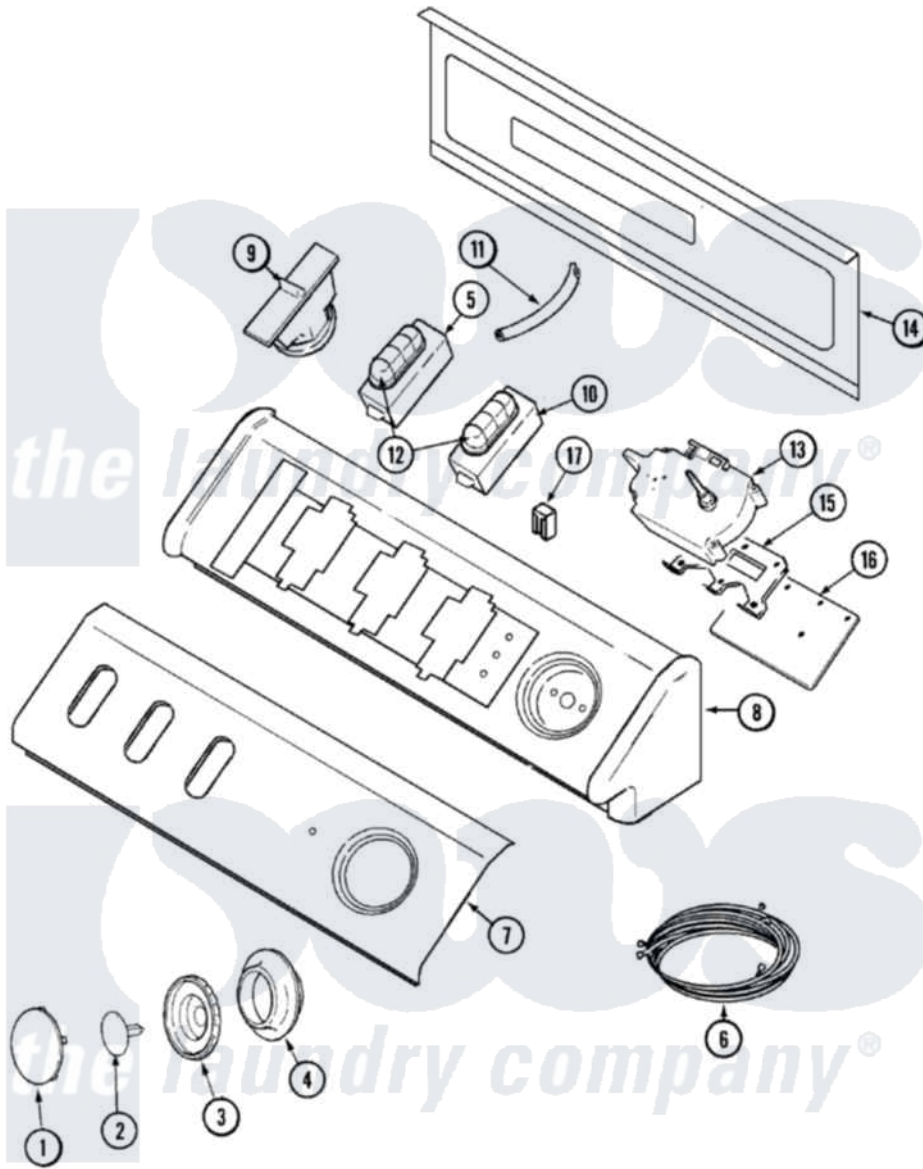

Maytag MAV7600ACQ 03 - CONTROL PANEL

Maytag Residential Maytag MAV7600ACQ Washer Parts Parts Diagram 03 - CONTROL PANEL
 Click on the part number to view part

Item	Original Part Number	Replaced By	Status	Part Description
1	33002347			Timer Knob Insert/Cap
2	22002997			Pin, Locking
3	22002996	22003952		Knob, Timer
4	22003005	27001191		Skirt, Timer Knob
5	22003006			Switch,
6	22003380			Harness, Main
7	22003504			Panel, Control
8	33002327	37001115		Console
"	22002925	3370225		Screw
9	22002804			Switch, Pressure
"	22003461		Not Available	PAD, PRESSURE SWITCH
10	22003386			Switch, Four Button - BSQ
11	22003237	22003422		Hose, Air Dome
12	22002697			Button, Switch
"	22002698	22003875		Button- SW
13	22003499			Timer RPR

14	22002529		Not Available	CONSOLE BACK PANEL
"	Y22002339	8534058		Screw
15	22003003			Bracket, Atc / Timer
16	22003575	22003906		Analog Temp Control Board-Assembly
"	22002857	22003906		Analog Temp Control Board-Assembly
17	903115			Lock Light
"	22001948			Lens, Indicator Light
18	22003473		Not Available	MANUAL, USE & CARE (TRI)
"	16009485		Not Available	MANUAL, SERVICE-NO REFUND