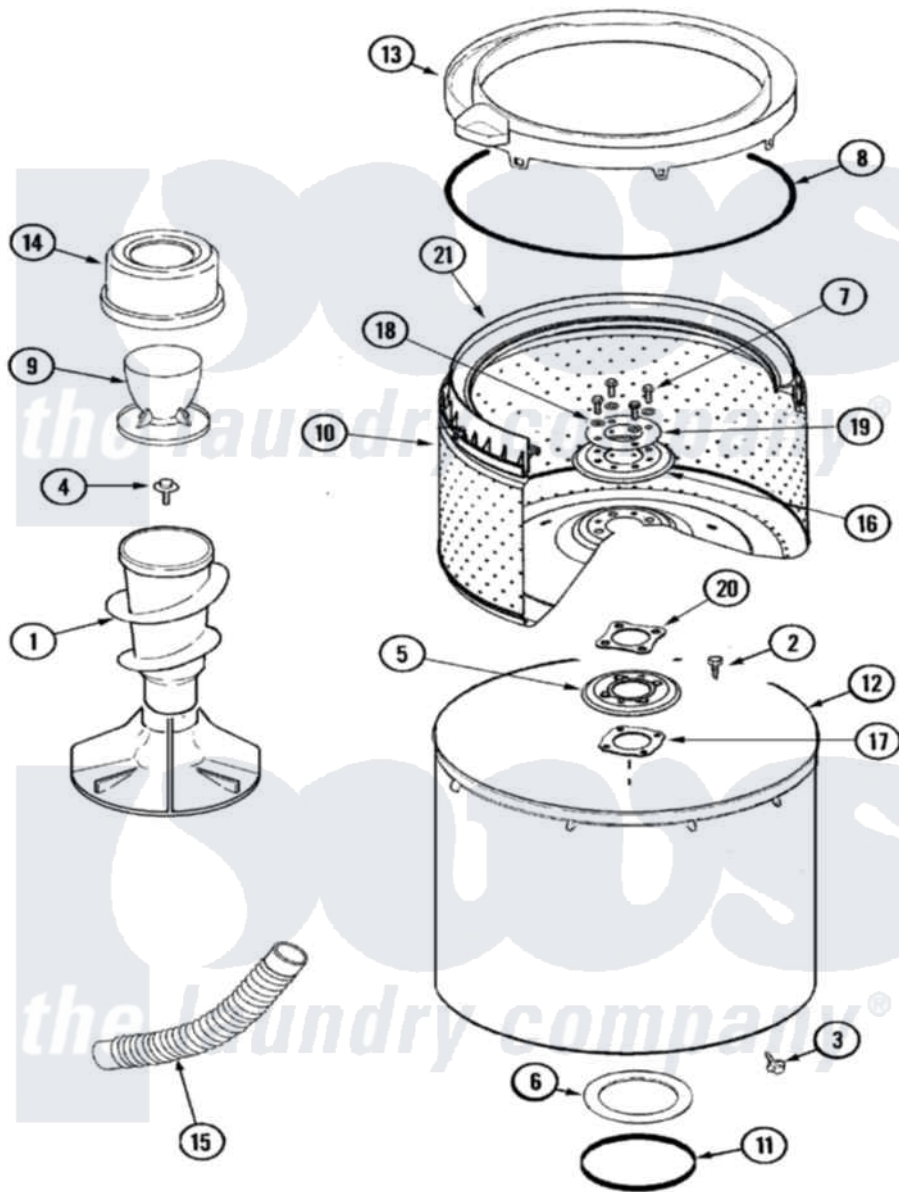

Maytag MAV7600ACQ 06 - TUB

Maytag [Residential Maytag MAV7600ACQ Washer Parts](#) Parts Diagram 06 - TUB
 Click on the part number to view part

Item	Original Part Number	Replaced By	Status	Part Description
1	22003383	22004042		Agitator/Auger Assembly
2	21001510	22002947		Bolt, Tub
3	25-7953	22002933		Screw
4	25-7948	W10309247		Screw
5	22003389	22003433		Ring, Insulating Bottom
6	35-3686			Gasket, Tub To Housing
7	25-7967	3400504		Screw
8	35-2328			Seal, Tub Top
9	22002769	22002758		Dispenser Assembly, Fab. Soft Sub
10	22003459			Spinner, Stainless
11	35-2978			Seal, Tub/Housing
12	22002742			Tub Assembly
13	22003368	22003459		Spinner, Stainless
14	22002758			Dispenser Assembly, Fab. Soft Sub
15	22003285			Hose, Tub To Pump

16	22003378		Ring, Top Insulating
17	22003434		Gasket, Hub/Bottom Isolator
18	22003430		Washer, Nylon
19	22003431		Washer, Stainless Steel Flat
20	22003432	22003595	Gasket, Isolator
21	22003368	22003459	Spinner, Stainless
22	22003458	22004398	Tub Block