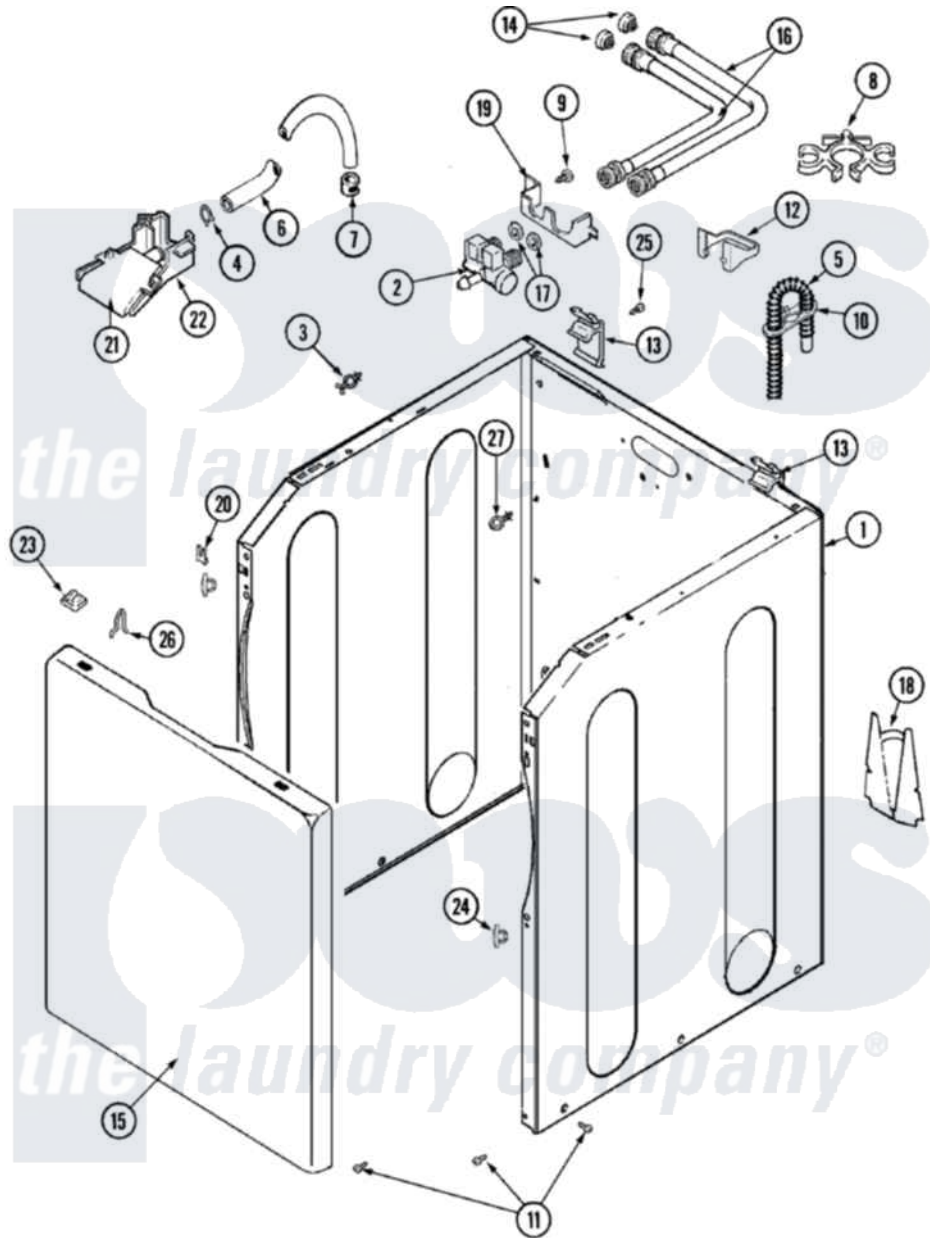

# Maytag MAV7600AGW 02 - CABINET

Maytag [Residential Maytag MAV7600AGW Washer Parts](#) Parts Diagram 02 - CABINET  
 Click on the part number to view part

Item	Original Part Number	Replaced By	Status	Part Description
1	<a href="#">22003426</a>			Guide, Energy
"	<a href="#">22003553</a>			Cabinet Assembly
"	<a href="#">33002190</a>			SCrew, C BraCe, BraCket, Cabinet
2	<a href="#">22003534</a>			Valve, Water
3	22002852	<a href="#">22003298</a>		Retainer, Wire
4	22002838	<a href="#">285655</a>		Clamp, Hose
5	<a href="#">22003410</a>			Hose, Drain
"	22003596	<a href="#">285655</a>		Clamp, Hose
6	<a href="#">22002761</a>			Hose, Injector
7	216169	<a href="#">596669</a>		Clamp, Manifold
8	<a href="#">22002765</a>			Clip, Hose
9	<a href="#">33002190</a>			SCrew, C BraCe, BraCket, Cabinet
10	22002701	<a href="#">22003814</a>		Retainer, Drain Hose
11	22003409	<a href="#">213007</a>		Xfor Cabinet See Cabinet, Back