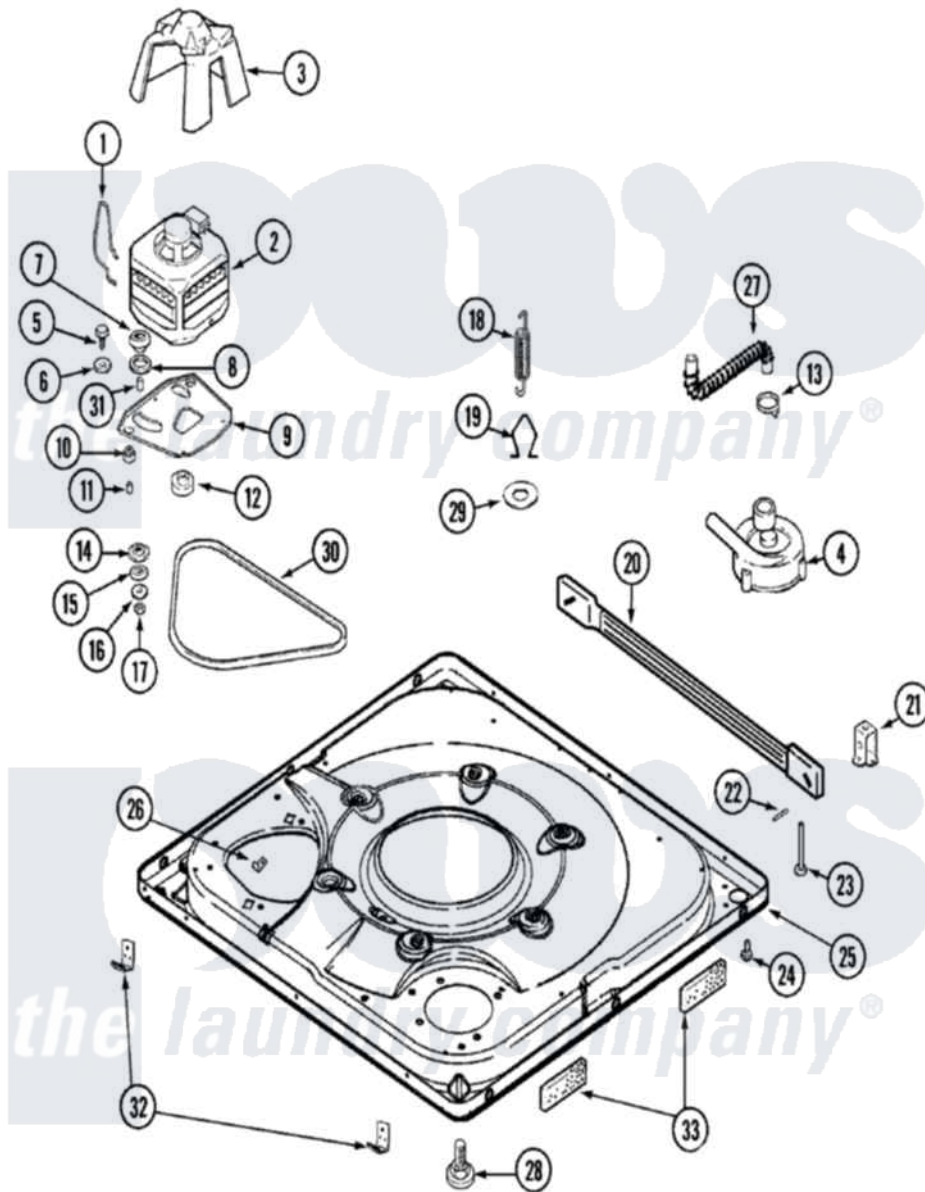

Maytag MAV7600AWQ 01 - BASE

Maytag [Residential Maytag MAV7600AWQ Washer Parts](#) Parts Diagram 01 - BASE
 Click on the part number to view part

Item	Original Part Number	Replaced By	Status	Part Description
1	21001110	22004376		Spring, Motor Pivot
2	21001516	21001950		MoTor, 2SP 1/2hp 120V/60Hz Hi-Tor
3	22002721			Shield, Motor
"	33002190			SCrew, C BraCe, BraCket, Cabinet
4	21001906	35-6465		Pump Assem
"	22004055	8534097		Screw
"	21001873	35-6780		Pump-Water
"	22003438			Sleeve, Pump
5	25-7833	21001977		Screw
6	25-7834			Washer, Motor/Base Screw
7	33-9946			Isolator, Motor
8	35-3570			Washer, Motor Pivot
9	21001366	21001783		Plate And Screw Assembly
"	35-2065			Pad, Motor Plate
10	35-3646			Isolator, Motor Plate

"	22004348		Slide, Motor Pivot
11	25-7831		Spacer, Mounting
12	21001506	21001950	MoTor, 2SP 1/2hp 120V/60Hz Hi-Tor
"	22004297	21001950	MoTor, 2SP 1/2hp 120V/60Hz Hi-Tor
13	22002853	285655	Clamp, Hose
14	35-3571		Slide, Motor Pivot
15	33-9967		Washer, Motor Isolator
16	25-7047		Washer, Flat
17	25-7325	Y707702	Locknut
18	21001598		Spring, Suspension
19	21001166		Hook, Suspension Spring
20	21001754	21001881	Bar, Stabilizer
21	35-2046		Bracket, Stabilizer
22	35-2052		Pin, Stabilizer
23	35-3020	22004469	Leg And Foot Self Stabalizing
24	33002190		SCrew, C BraCe, BraCket, Cabinet
"	33002190		SCrew, C BraCe, BraCket, Cabinet
25	22002841		Base
"	22003390		Base
26	25-7845		Speednut, Motor
27	22003285		Hose, Tub To Pump
28	25001119		Foot And Pad Assembly
29	Y25-7951		Washer, Suspension Hook
30	22002709	22003483	Belt, Drive
"	22003483		Belt, Drive
31	25-7830		Spacer
32	22002239		Clip, Front Panel
"	33002190		SCrew, C BraCe, BraCket, Cabinet
"	22002966	692771	Nut, Idler Bracket To Base
33	22002782		Pad, Foam