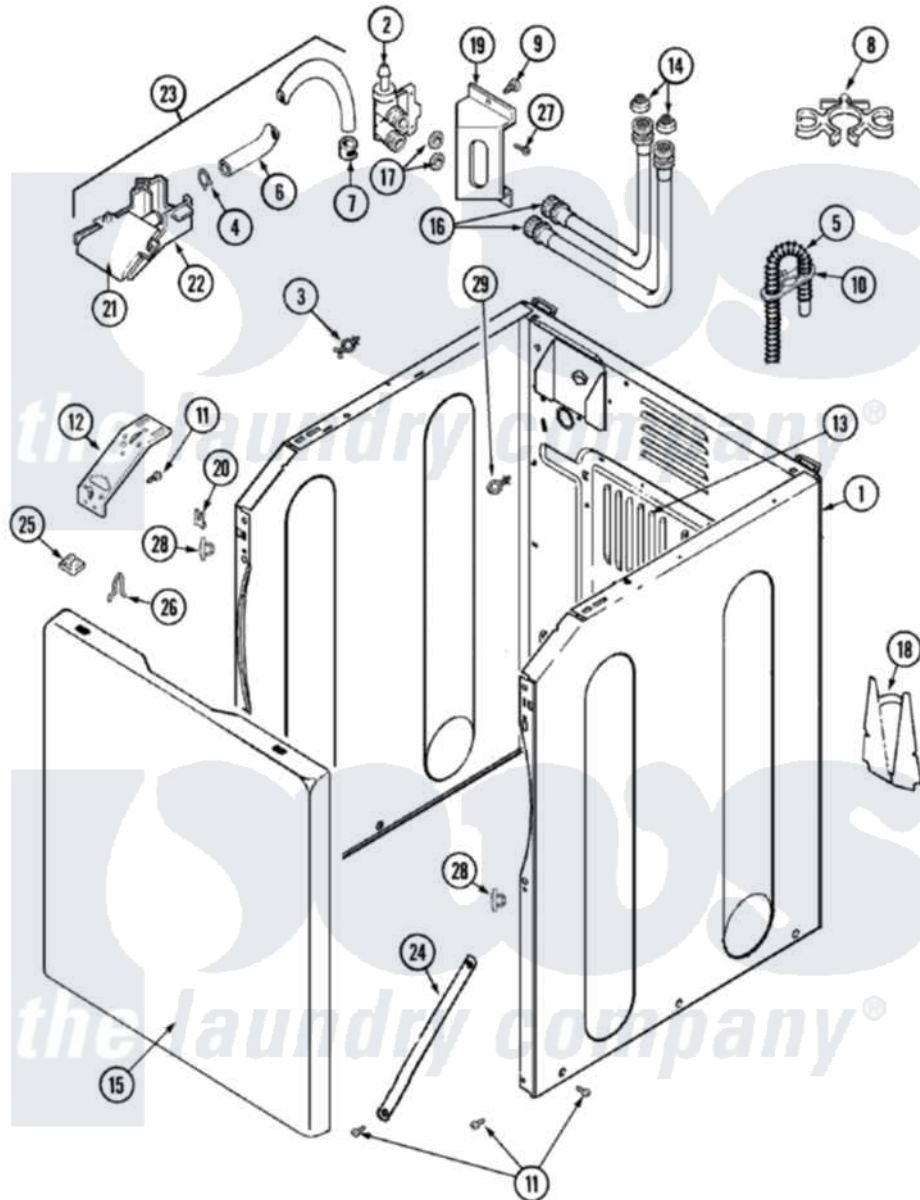

# Maytag MAV7600AWQ 02 - CABINET (PRIOR SER PRE 18)

Maytag Residential Maytag MAV7600AWQ Washer Parts Parts Diagram 02 - CABINET (PRIOR SER PRE 18)  
 Click on the part number to view part

Item	Original Part Number	Replaced By	Status	Part Description
1	22002659	<a href="#">22003640</a>		Cabinet Assembly
2	<a href="#">22002708</a>			Valve, Water
3	22002852	<a href="#">22003298</a>		Retainer, Wire
4	22002838	<a href="#">285655</a>		Clamp, Hose
5	12001586	<a href="#">76660</a>		Break-Sphn
"	22003596	<a href="#">285655</a>		Clamp, Hose
"	<a href="#">22003410</a>			Hose, Drain
6	<a href="#">22002761</a>			Hose, Injector
7	216169	<a href="#">596669</a>		Clamp, Manifold
8	<a href="#">22002765</a>			Clip, Hose
9	<a href="#">33002190</a>			SCrew, C BraCe, BraCket, Cabinet
10	22002701	<a href="#">22003814</a>		Retainer, Drain Hose
11	<a href="#">22001995</a>			Screw Note: Screw, Tumbler Front And Shroud
12	<a href="#">22002840</a>			Brace, Cabinet
"	<a href="#">22002839</a>			Brace, Cabinet