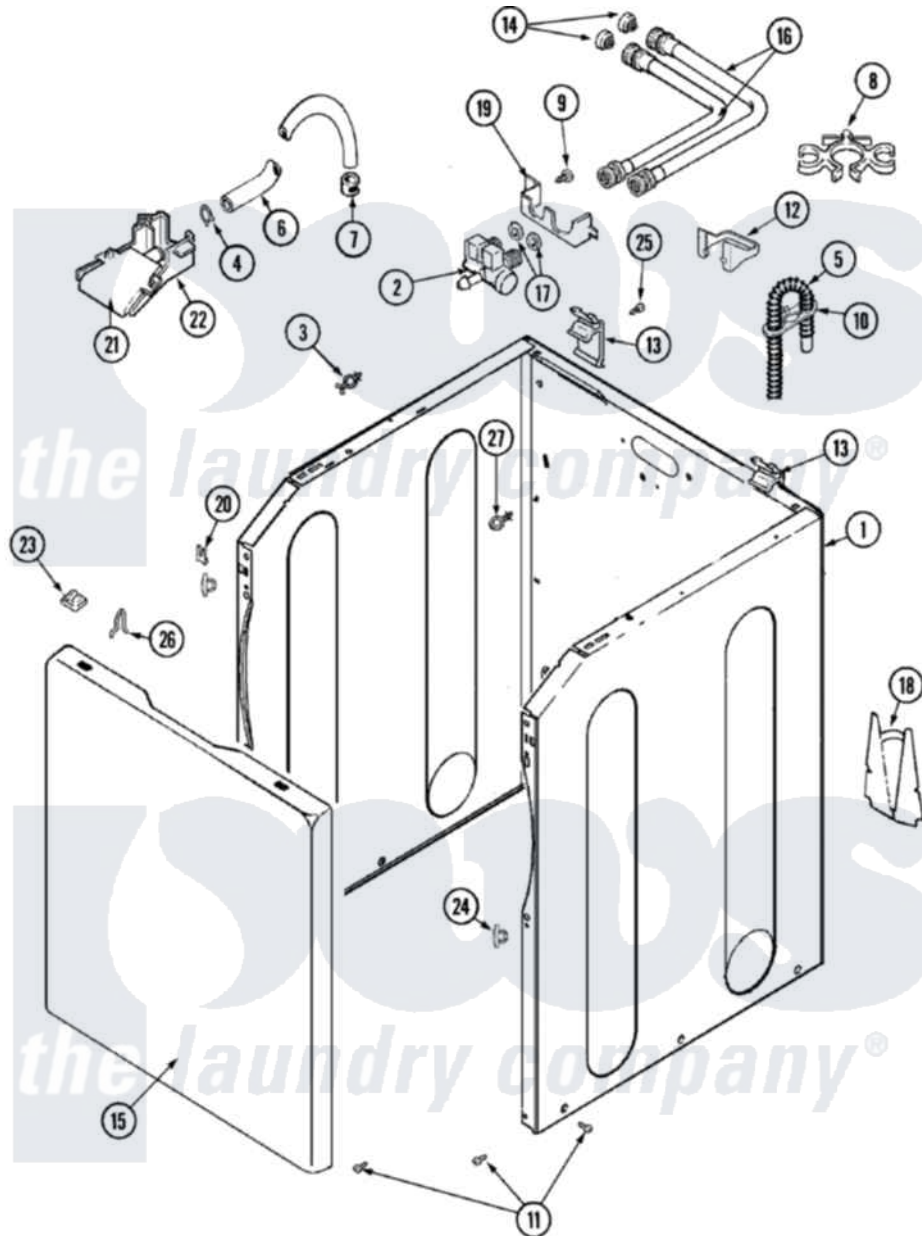

Maytag MAV7600AWQ 03 - CABINET (SER PRE 18 & AFTER)

Maytag Residential Maytag MAV7600AWQ Washer Parts Parts Diagram 03 - CABINET (SER PRE 18 & AFTER)
 Click on the part number to view part

Item	Original Part Number	Replaced By	Status	Part Description
1	22003554			Cabinet Assembly
"	22002840			Brace, Cabinet
"	22003496			Energy Tag
"	22002839			Brace, Cabinet
"	33002190			SCrew, C BraCe, BraCket, Cabinet
2	22003372	12002158		Valve-Inlet
3	22002852	22003298		Retainer, Wire
4	22002838	285655		Clamp, Hose
5	22003410			Hose, Drain
"	22003596	285655		Clamp, Hose
6	22002761			Hose, Injector
7	216169	596669		Clamp, Manifold
8	22002765			Clip, Hose
9	33002190			SCrew, C BraCe, BraCket, Cabinet
10	22002701	22003814		Retainer, Drain Hose

11	22003409	213007	Xfor Cabinet See Cabinet, Back
12	22003429		Retainer, Fill Hose
13	22003367	22004095	Hinge, Plastic
14	200961	12001413	Strainer And Washer Kit
15	22002293	22003511	Insulation
"	Y22002738		Panel, Front
"	22002854	22003512	Insulation, Cabinet
"	33002190		SCrew, C BraCe, BraCket, Cabinet
16	22002763	12001900	Kit-Inlet Hose Assembly
"	22002764	12001901	Kit-Inlet Hose Assembly
17	Y013783		Washer, Inlet Hose
18	22002704		Cover, Drain Hose
"	33002190		SCrew, C BraCe, BraCket, Cabinet
19	22003376		Bracket, Water Valve
20	22002748	204439	Screw And Fstner Assembly
21	22003374		Upper Water Injector, Flume
22	22003375	22004053	Lower Injector, Flume
23	22002013		Stop, Shipping
24	22002965	Y12001702	Kit- Plast
25	22001995		Screw Note: Screw, Tumbler Front And Shroud
26	25-7220		Clip, Cabinet Top
27	22003086		Clip, Air Dome Hose
28	35-2890	8539404	Tie-Wire
"	33001245		Screw---NA
"	33002388		Washer
"	Y013783		Washer, Inlet Hose
"	22002960		Strainer, Washer Inlet