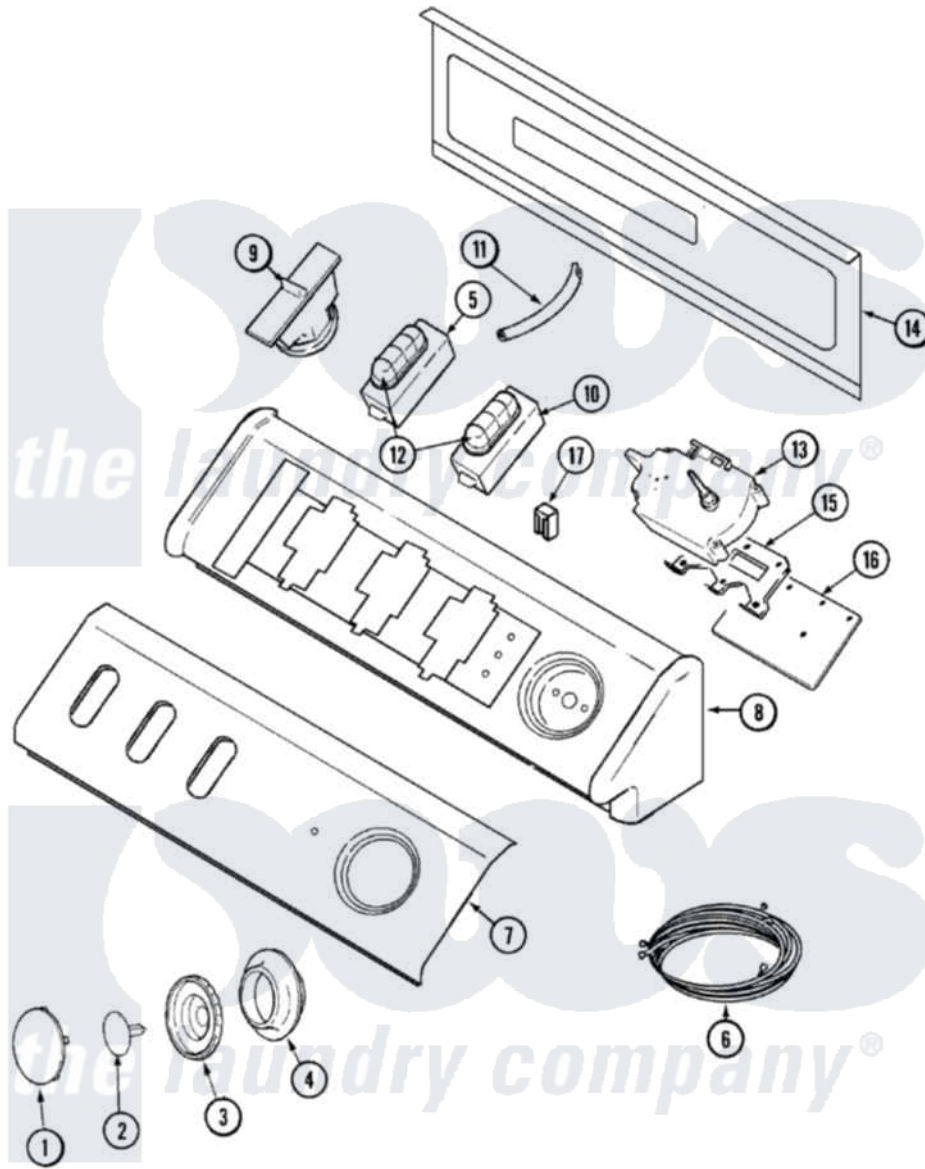

# Maytag MAV7600AWQ 04 - CONTROL PANEL

Maytag [Residential Maytag MAV7600AWQ Washer Parts](#) Parts Diagram 04 - CONTROL PANEL  
 Click on the part number to view part

Item	Original Part Number	Replaced By	Status	Part Description
1	<a href="#">33002347</a>			Timer Knob Insert/Cap
2	<a href="#">22002997</a>			Pin, Locking
3	22002996	<a href="#">22003952</a>		Knob, Timer
4	22003005	<a href="#">27001191</a>		Skirt, Timer Knob
5	<a href="#">22003006</a>			Switch,
6	<a href="#">22003380</a>			Harness, Main
7	<a href="#">22003504</a>			Panel, Control
"	<a href="#">22003404</a>			Panel, Control
8	33002327	<a href="#">37001115</a>		Console
"	22002925	<a href="#">3370225</a>		Screw
9	22003461		Not Available	PAD, PRESSURE SWITCH
"	<a href="#">22002804</a>			Switch, Pressure
10	<a href="#">22003386</a>			Switch, Four Button - BSQ
"	22003385		Not Available	SWITCH, (4 BUTTON TEMP) (WHT)
11	<a href="#">22003422</a>			Hose, Air Dome
"	22003237	<a href="#">22003422</a>		Hose, Air Dome

12	22002698	<a href="#">22003875</a>	Button- SW
"	<a href="#">22002697</a>		Button, Switch
13	22003370	<a href="#">22003499</a>	Timer RPR
"	<a href="#">22003499</a>		Timer RPR
14	22002529	Not Available	CONSOLE BACK PANEL
"	Y22002339	<a href="#">8534058</a>	Screw
15	<a href="#">22003003</a>		Bracket, Atc / Timer
16	22002857	<a href="#">22003906</a>	Analog Temp Control Board- Assembly
"	22003575	<a href="#">22003906</a>	Analog Temp Control Board- Assembly
17	<a href="#">903115</a>		Lock Light
"	<a href="#">22001948</a>		Lens, Indicator Light
18	22003473	Not Available	MANUAL, USE & CARE (TRI)
"	16009485	Not Available	MANUAL, SERVICE-NO REFUND