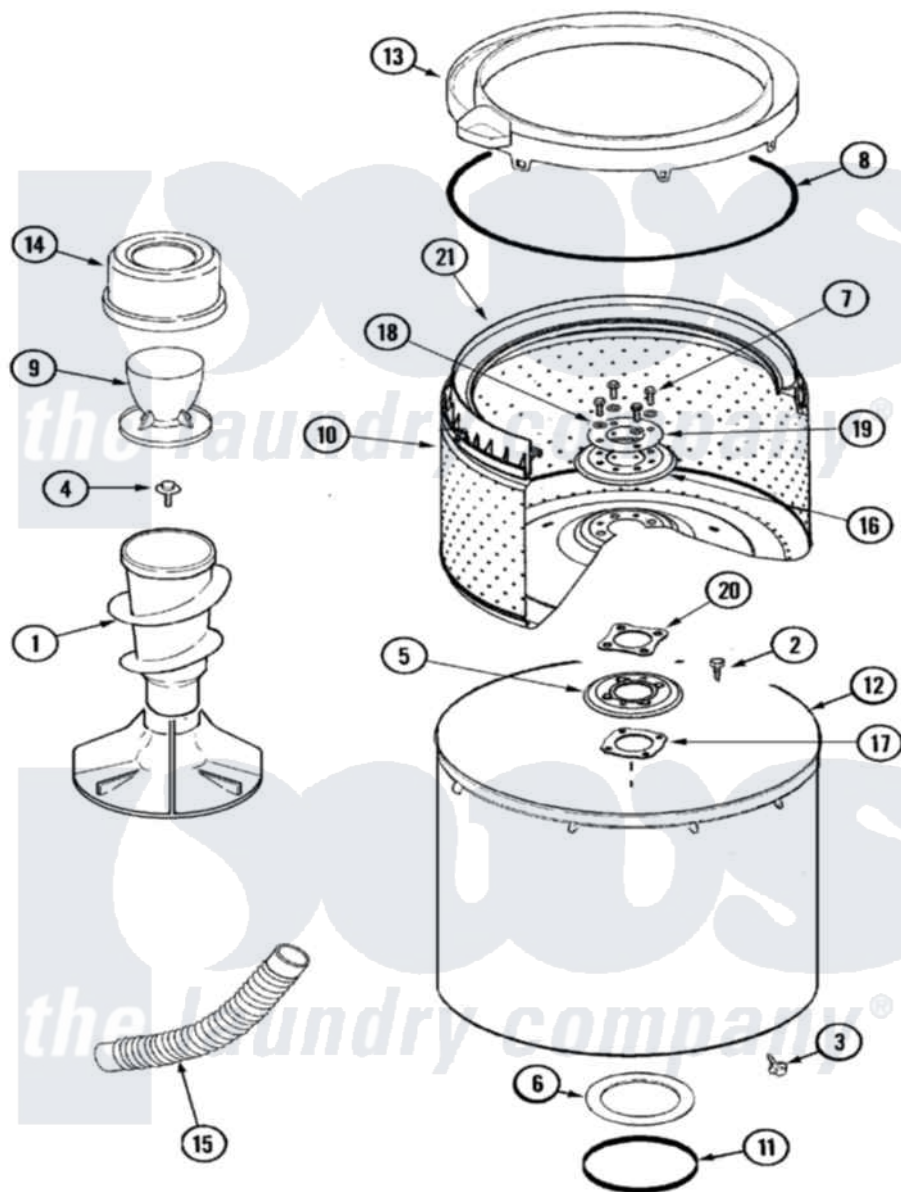

Maytag MAV7600AWQ 06 - TUB

Maytag Residential Maytag MAV7600AWQ Washer Parts Parts Diagram 06 - TUB
 Click on the part number to view part

Item	Original Part Number	Replaced By	Status	Part Description
1	22004042			Agitator/Auger Assembly
"	22003518	22004042		Agitator/Auger Assembly
"	22003383	22004042		Agitator/Auger Assembly
2	21001510	22002947		Bolt, Tub
3	25-7953	22002933		Screw
4	25-7948	W10309247		Screw
5	22003389	22003433		Ring, Insulating Bottom
6	35-3686			Gasket, Tub To Housing
7	22003647	3400504		Screw
8	35-2328			Seal, Tub Top
9	22002769	22002758		Dispenser Assembly, Fab. Soft Sub
"	21001599	21001905		Dispenser, Fabric
10	22003459			Spinner, Stainless
11	35-2978			Seal, Tub/Housing
12	22002742			Tub Assembly
13	22002736	22004385		Tub Cover

14	22002758	Dispenser Assembly, Fab. Soft Sub
15	22003285	Hose, Tub To Pump
16	22003378	Ring, Top Insulating
17	22003434	Gasket, Hub/Bottom Isolator
18	22003430	Washer, Nylon
19	22003431	Washer, Stainless Steel Flat
20	22003432	22003595 Gasket, Isolator
21	22003368	22003459 Spinner, Stainless
22	22003458	22004398 Tub Block