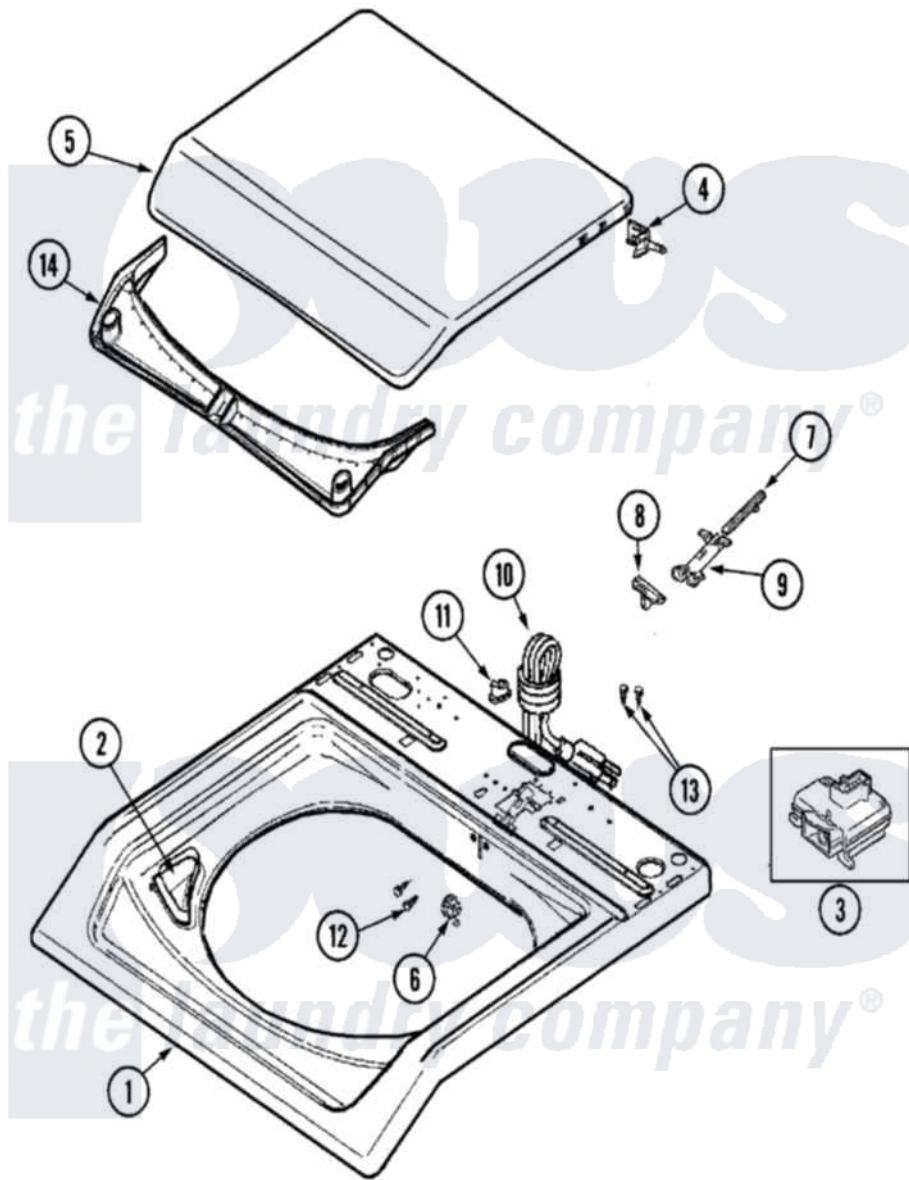

Maytag MAV7600AWW 05 - TOP

Maytag [Residential Maytag MAV7600AWW Washer Parts](#) Parts Diagram 05 - TOP
 Click on the part number to view part

Item	Original Part Number	Replaced By	Status	Part Description
1	22002739			Cover, Top
"	22003468			Cover, Top
"	22003367	22004095		Hinge, Plastic
2	22002835			Cup, Bleach
3	22003804			Lid Switch
4	22002751			Hinge Pin
5	22003411		Not Available	LID, WASHER (WHT-W/MED-ASPKD)
"	22003411		Not Available	LID, WASHER (WHT-W/MED-ASPKD)
6	22002753			Bushing, Hinge
7	22002754			Plunger
8	22002755	22003941		Lid Cam
9	22002757			Guide Tube
10	22003061	22003062		Cord, Power
11	33002053	211881		Grommet, Cord Part Not Used-Gas Models Only

12

[2016090](#)

Screw, Lid Switch To Bracket

13

Y705026

[3370225](#)

Screw

14