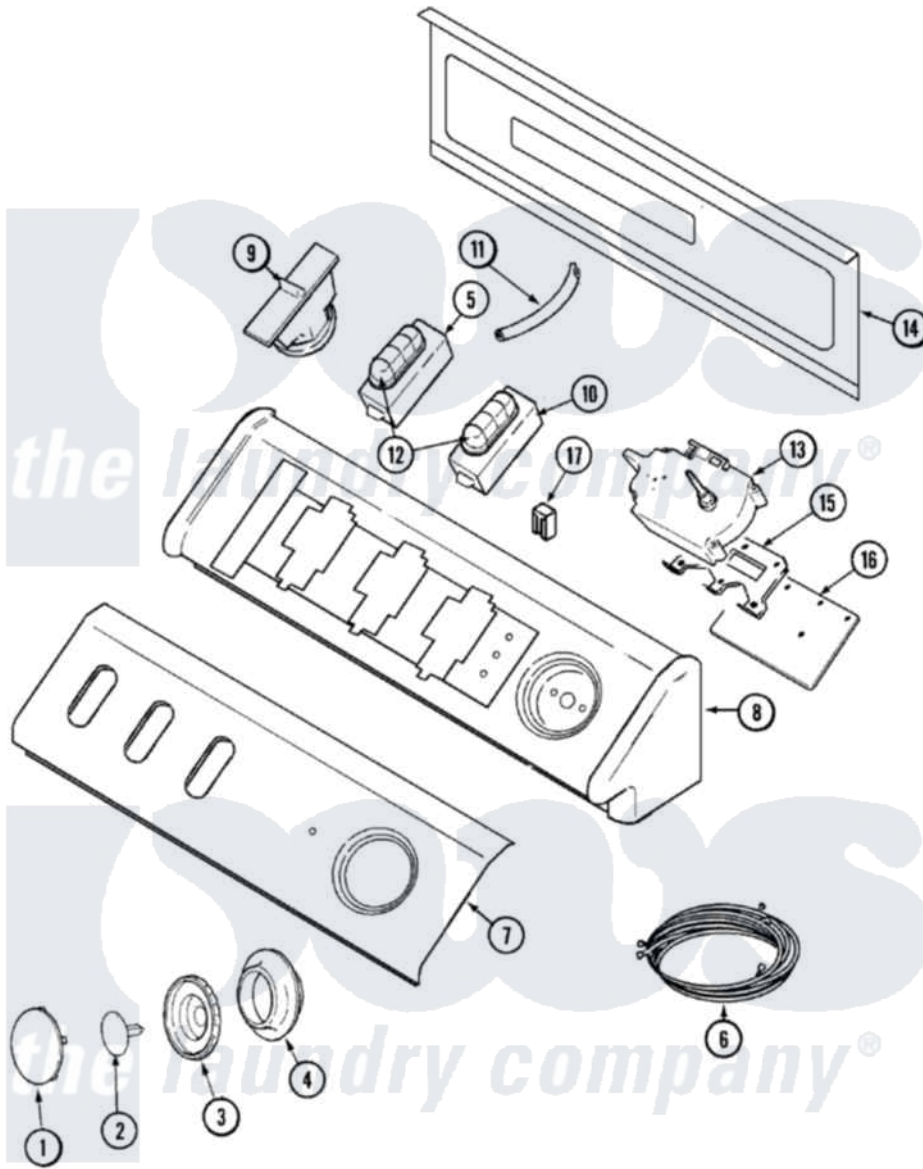

Maytag MAV7600BGW 03 - CONTROL PANEL

Maytag [Residential Maytag MAV7600BGW Washer Parts](#) Parts Diagram 03 - CONTROL PANEL
 Click on the part number to view part

Item	Original Part Number	Replaced By	Status	Part Description
1	22001664			Timer Knob Insert/Cap
2	22002997			Pin, Locking
3	22002996	22003952		Knob, Timer
4	22002995		Not Available	SKIRT, TIMER KNOB (WHT)
5	22003525			Switch, Temp.
6	22003528			Harness, Wire
7	22003802	22003403		Panel, Control
"	33002256			Seal, Cabinet
8	22002925	3370225		Screw
"	22002964		Not Available	CONSOLE (WHT)
"	33002256			Seal, Cabinet
9	22003461		Not Available	PAD, PRESSURE SWITCH
"	22002705			Switch, Pressure
10	22003529			Switch, Option
11	22003237	22003422		Hose, Air Dome
12	22001789			Button, Switch

"	22001788		Button, Switch
13	22003523		Timer
14	Y22002339	8534058	Screw
"	22002406		Plug, Hole
"	33002253		Back, Console Panel
15	22003003		Bracket, Atc / Timer
16	22003841	22003907	Analog Temp Control Board-Exp
"	22003530	22003907	Analog Temp Control Board-Exp
17	22001948		Lens, Indicator Light
"	903115		Lock Light
18	22003550	Not Available	MANUAL, USE & CARE (TRI)
"	16009485	Not Available	MANUAL, SERVICE-NO REFUND