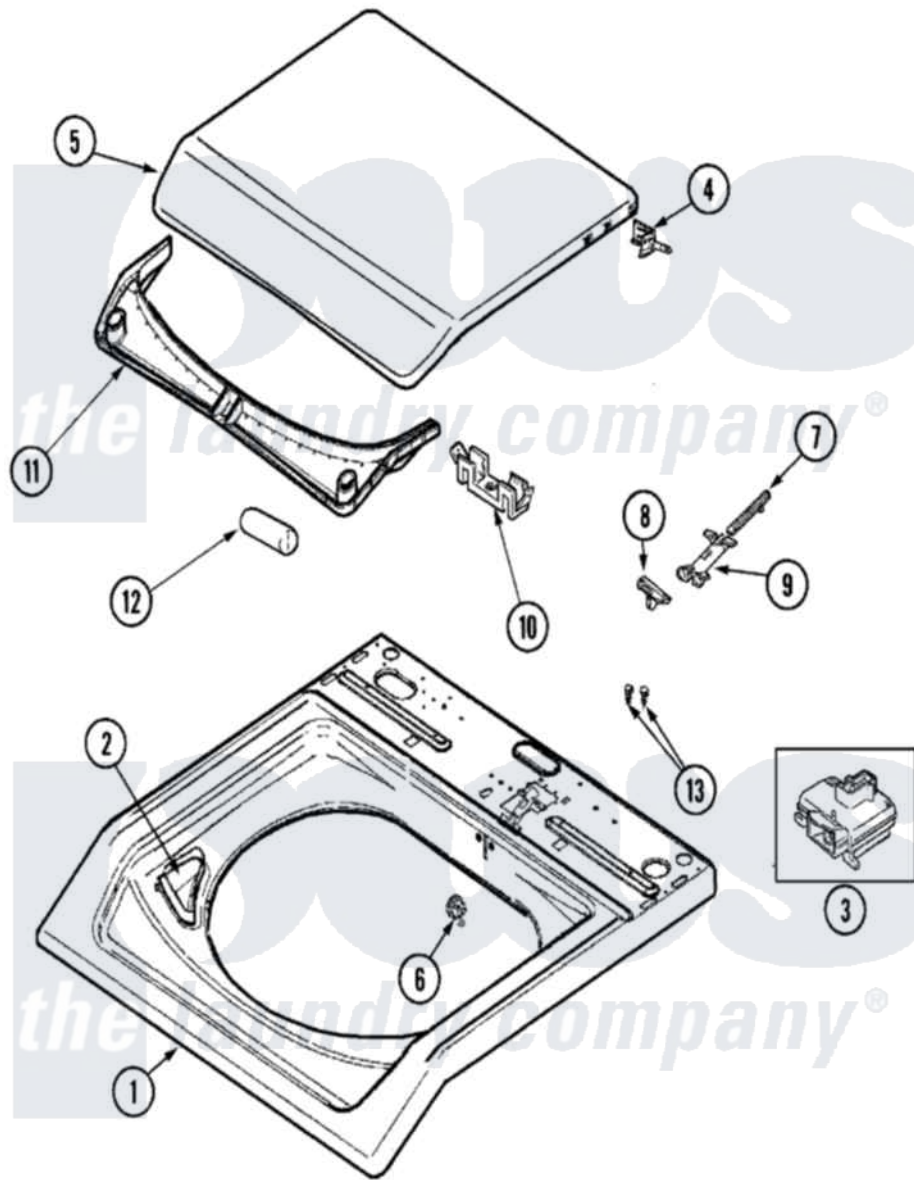

Maytag MAV7600CGW 05 - TOP

Maytag [Residential Maytag MAV7600CGW Washer Parts](#) Parts Diagram 05 - TOP
 Click on the part number to view part

Item	Original Part Number	Replaced By	Status	Part Description
1	22003468			Cover, Top
3	22003804			Lid Switch
"	2016090			Screw, Lid Switch To Bracket
5	22003411		Not Available	LID, WASHER (WHT-W/MED-ASPKD)
6	22002753			Bushing, Hinge
7	22002754			Plunger
9	Y705026	3370225		Screw
"	22002757			Guide Tube
10	22003538	693995		Screw, Hex Head
"	22001921	10091101		Block-Fuse
"	22001920			Fuse
12	22001857	201101		Capacitor
"	22001396			Clip, Capacitor
"	211294	90767		Screw, 8A X 3/8 HeX Washer Head Tapping
13	22003217	3370225		Screw