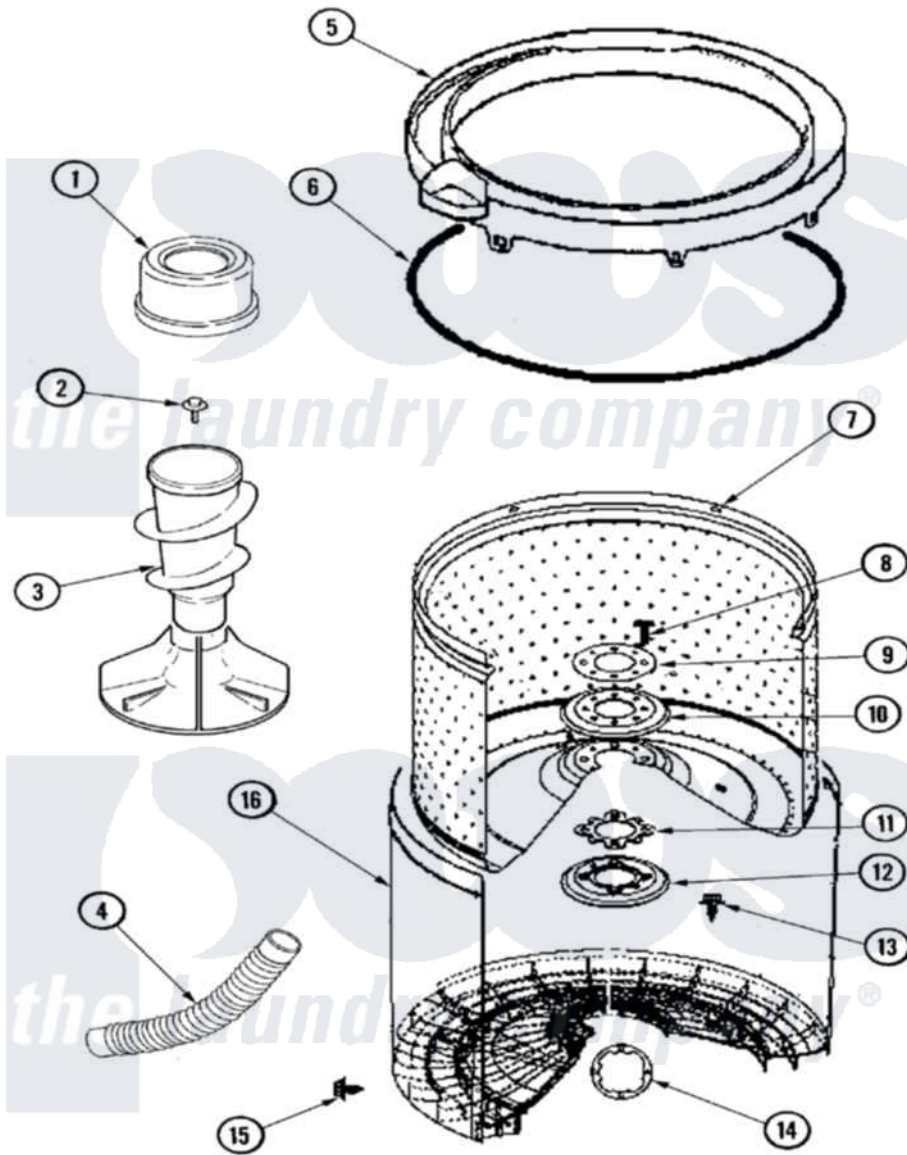

Maytag MAV7600CGW 07 - TUB

Maytag [Residential Maytag MAV7600CGW Washer Parts](#) Parts Diagram 07 - TUB
 Click on the part number to view part

Item	Original Part Number	Replaced By	Status	Part Description
1	22003985			Softener Dispenser Assembly
2	25-7948	W10309247		Screw
3	22004043			Agitator/Auger Assembly
4	22003285			Hose, Tub To Pump
5	22004241		Not Available	TOP, SPINNER ASSY AS PK
"	22002736	22004385		Tub Cover
6	35-2328			Seal, Tub Top
7	22003557		Not Available	SPINNER (STNLS)
"	22004240	22003459		Spinner, Stainless
"	22003237	22003422		Hose, Air Dome
8	25-7967	3400504		Screw
9	22003430			Washer, Nylon
10	22003378			Ring, Top Insulating
11	22003595			Gasket, Isolator
12	22003433			Ring, Insulating Bottom
"	22003434			Gasket, Hub/Bottom Isolator

13	22002947	Bolt, Tub
14	35-3686	Gasket, Tub To Housing
15	22002933	Screw
16	22002742	Tub Assembly
17	22003458	22004398 Tub Block