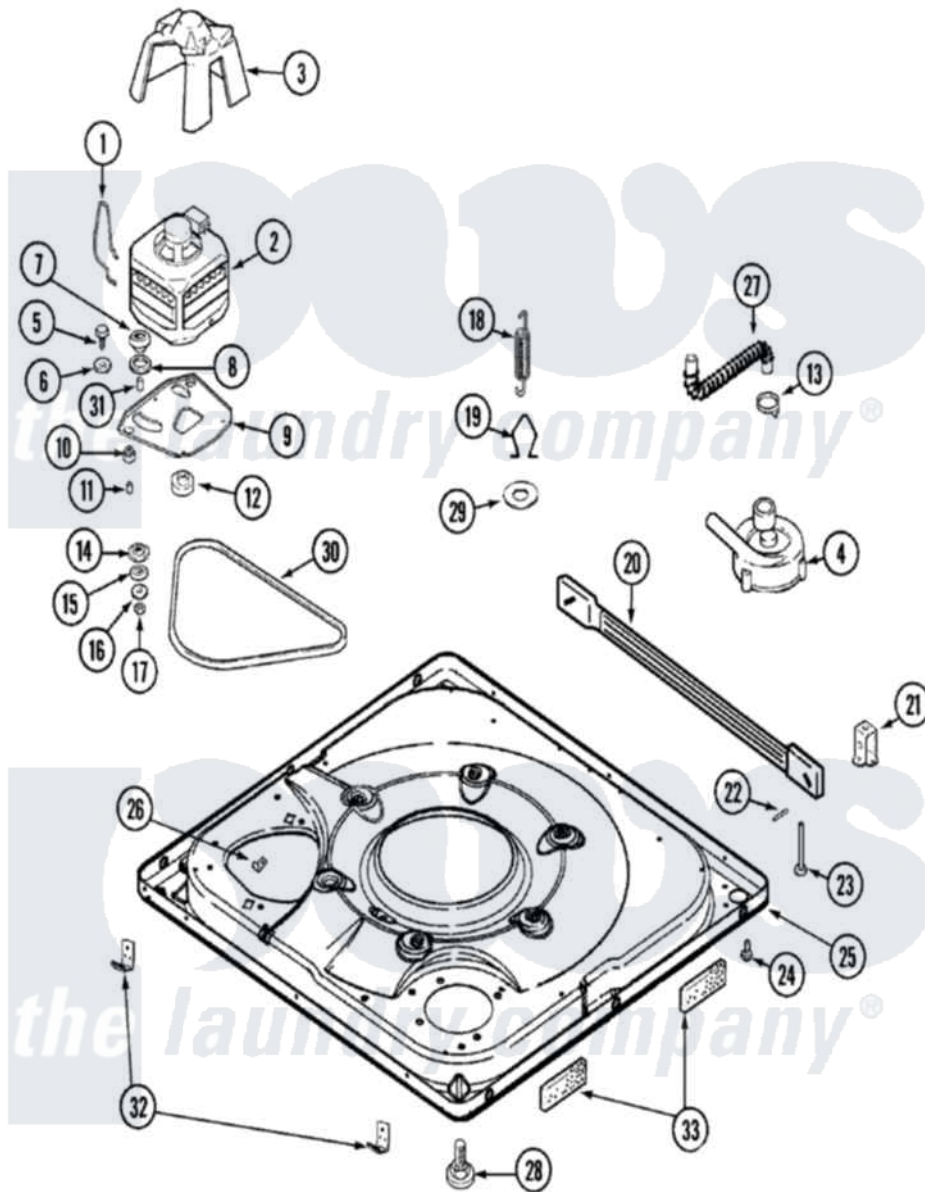

Maytag MAV7650AWW 01 - BASE

Maytag [Residential Maytag MAV7650AWW Washer Parts](#) Parts Diagram 01 - BASE
 Click on the part number to view part

Item	Original Part Number	Replaced By	Status	Part Description
1	22004376			Spring, Motor Pivot
2	21001516	21001950		MoTor, 2SP 1/2hp 120V/60Hz Hi-Tor
3	33002190			SCrew, C BraCe, BraCket, Cabinet
"	22002721			Shield, Motor
4	21001906	35-6465		Pump Assem
"	22004055	8534097		Screw
"	21001873	35-6780		Pump-Water
5	25-7833	21001977		Screw
6	25-7834			Washer, Motor/Base Screw
7	33-9946			Isolator, Motor
8	35-3570			Washer, Motor Pivot
9	35-2065			Pad, Motor Plate
"	21001366	21001783		Plate And Screw Assembly
10	22004348			Slide, Motor Pivot
"	35-3646			Isolator, Motor Plate

11	25-7831		Spacer, Mounting
12	21001506	21001950	MoTor, 2SP 1/2hp 120V/60Hz Hi-Tor
"	22004297	21001950	MoTor, 2SP 1/2hp 120V/60Hz Hi-Tor
13	22002853	285655	Clamp, Hose
14	35-3571		Slide, Motor Pivot
15	33-9967		Washer, Motor Isolator
16	25-7047		Washer, Flat
17	25-7325	Y707702	Locknut
18	21001598		Spring, Suspension
19	21001166		Hook, Suspension Spring
20	21001754	21001881	Bar, Stabilizer
21	35-2046		Bracket, Stabilizer
22	35-2052		Pin, Stabilizer
23	35-3020	22004469	Leg And Foot Self Stabalizing
24	33002190		SCrew, C BraCe, BraCket, Cabinet
"	33002190		SCrew, C BraCe, BraCket, Cabinet
25	22003390		Base
"	22002841		Base
26	25-7845		Speednut, Motor
27	22003285		Hose, Tub To Pump
28	25001119		Foot And Pad Assembly
29	Y25-7951		Washer, Suspension Hook
30	22002709	22003483	Belt, Drive
31	25-7830		Spacer
32	22002966	692771	Nut, Idler Bracket To Base
"	22002239		Clip, Front Panel
"	33002190		SCrew, C BraCe, BraCket, Cabinet
33	22002782		Pad, Foam