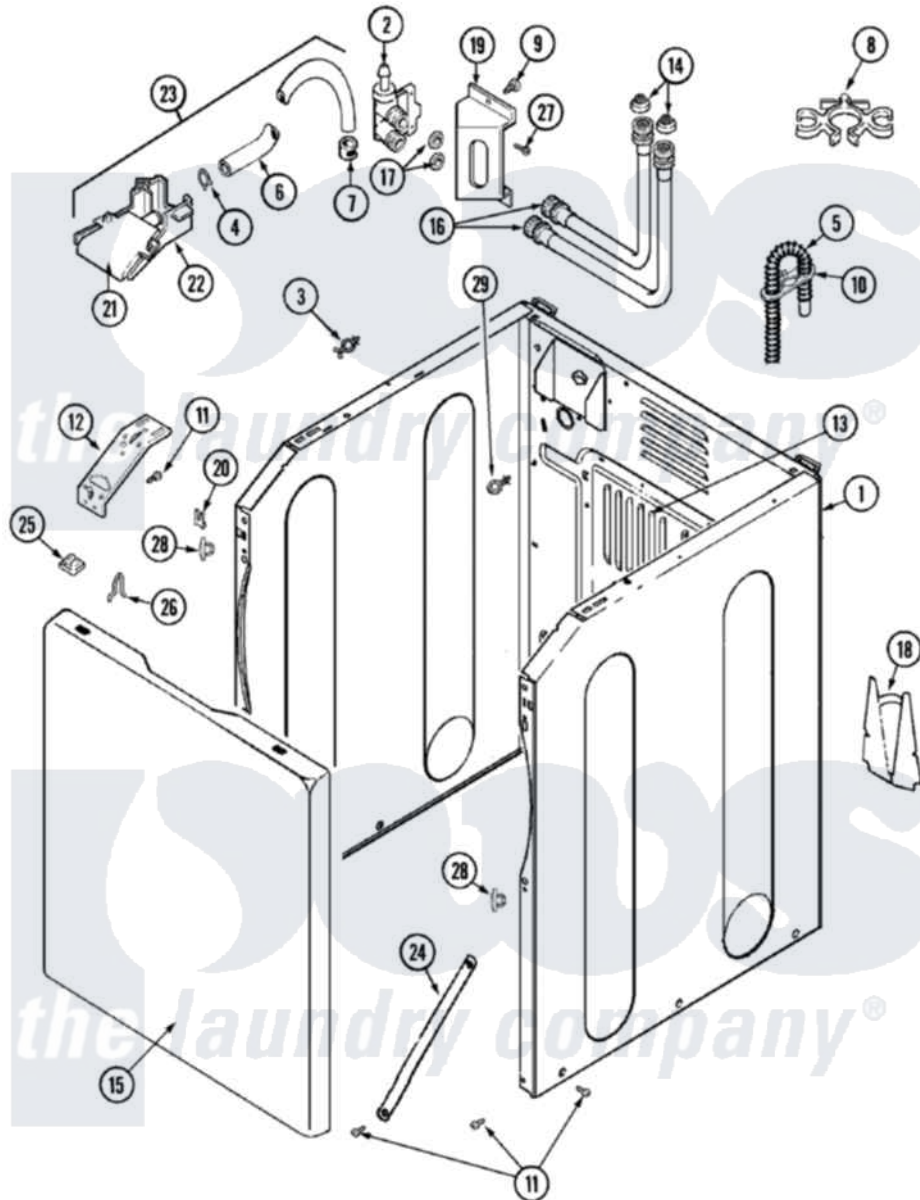

Maytag MAV7650AWW 02 - CABINET (PRIOR SER PRE 18)

Maytag Residential Maytag MAV7650AWW Washer Parts Parts Diagram 02 - CABINET (PRIOR SER PRE 18)
 Click on the part number to view part

Item	Original Part Number	Replaced By	Status	Part Description
1	22002548	22003639		Cabinet Assembly
2	22002707			Valve, Water
3	22002852	22003298		Retainer, Wire
4	22002838	285655		Clamp, Hose
5	12001586	76660		Break-Sphn
"	22003596	285655		Clamp, Hose
"	22003410			Hose, Drain
6	22002761			Hose, Injector
7	216169	596669		Clamp, Manifold
8	22002765			Clip, Hose
9	33002190			SCrew, C BraCe, BraCket, Cabinet
10	22002701	22003814		Retainer, Drain Hose
11	22001995			Screw Note: Screw, Tumbler Front And Shroud
12	22002840			Brace, Cabinet
"	22002839			Brace, Cabinet

13	22002092		Panel, Access
14	200961	12001413	Strainer And Washer Kit
15	22002737		Panel, Front
16	33-7891	89503	Hose-Inlet
"	35-3401		Inlet Hose Assembly
17	Y013783		Washer, Inlet Hose
18	22002704		Cover, Drain Hose
19	22002762		Bracket, Water Valve
20	22002748	204439	Screw And Fstner Assembly
21	22002759		Flume, Water Injector
22	22002760	22002722	Injector Flume Assembly
23	22002722		Injector Flume Assembly
24	22002767		Brace, Cross
25	22002013		Stop, Shipping
26	25-7220		Clip, Cabinet Top
27	22002362	9740848	Screw, Mixing Valve Mounting
28	22002965	Y12001702	Kit- Plast
29	22003086		Clip, Air Dome Hose
30	22002702	W10339879	Tie, Cable
"	22002229	22002960	Strainer, Washer Inlet
"	33001245		Screw----NA
"	33002388		Washer
"	35-2890	8539404	Tie-Wire
"	Y013783		Washer, Inlet Hose