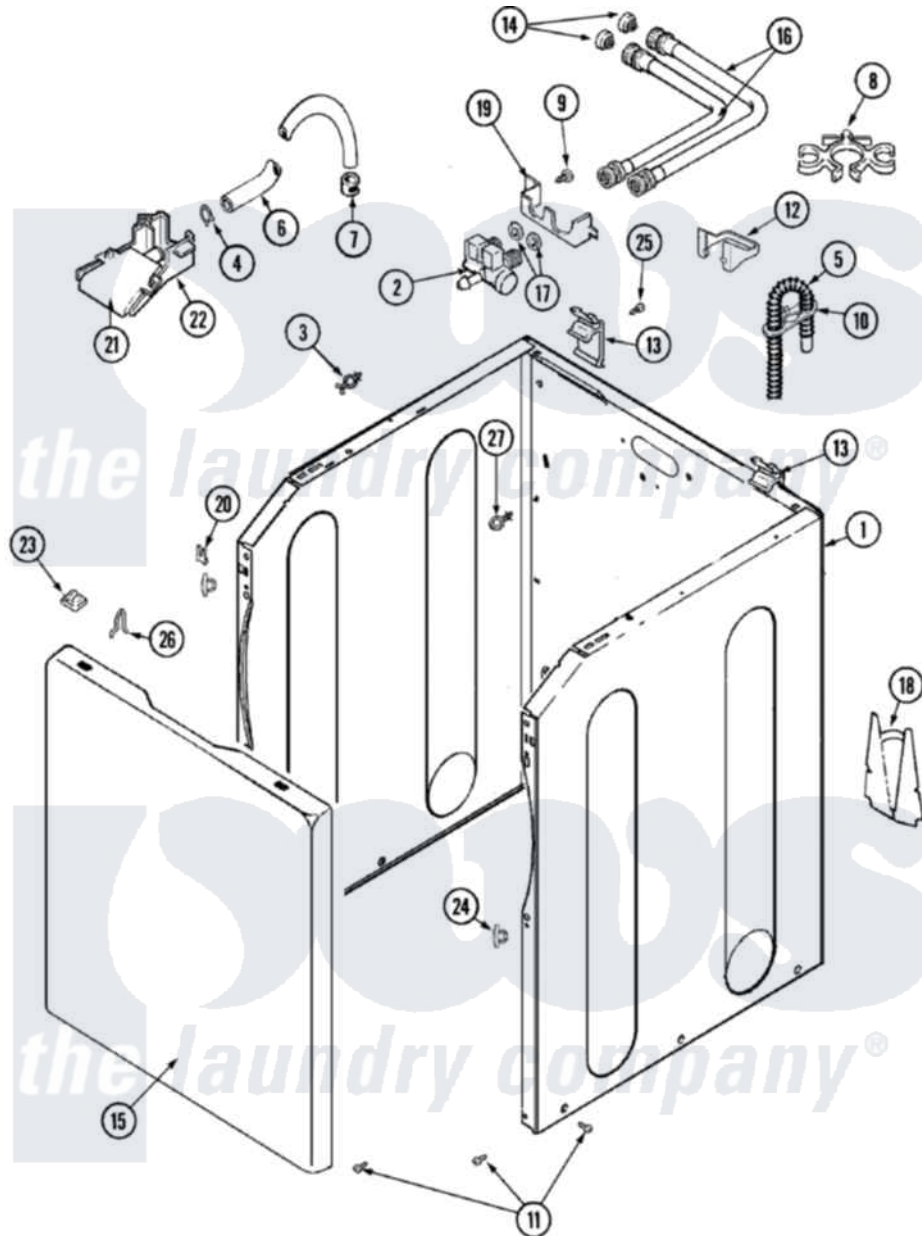

Maytag MAV7650AWW 03 - CABINET (SER PRE 18 & AFTER)

Maytag Residential Maytag MAV7650AWW Washer Parts Parts Diagram 03 - CABINET (SER PRE 18 & AFTER)
 Click on the part number to view part

Item	Original Part Number	Replaced By	Status	Part Description
1	22003553			Cabinet Assembly
"	22002840			Brace, Cabinet
"	22003496			Energy Tag
"	22002839			Brace, Cabinet
"	33002190			SCrew, C BraCe, BraCket, Cabinet
2	22003372	12002158		Valve-Inlet
3	22002852	22003298		Retainer, Wire
4	22002838	285655		Clamp, Hose
5	22003410			Hose, Drain
"	22003596	285655		Clamp, Hose
6	22002761			Hose, Injector
7	216169	596669		Clamp, Manifold
8	22002765			Clip, Hose
9	33002190			SCrew, C BraCe, BraCket, Cabinet
10	22002701	22003814		Retainer, Drain Hose

11	22003409	213007	Xfor Cabinet See Cabinet, Back
12	22003429		Retainer, Fill Hose
13	22003367	22004095	Hinge, Plastic
14	200961	12001413	Strainer And Washer Kit
15	22002293	22003511	Insulation
"	22002737		Panel, Front
"	22002854	22003512	Insulation, Cabinet
"	33002190		SCrew, C BraCe, BraCket, Cabinet
16	22002763	12001900	Kit-Inlet Hose Assembly
"	22002764	12001901	Kit-Inlet Hose Assembly
17	Y013783		Washer, Inlet Hose
18	22002704		Cover, Drain Hose
"	33002190		SCrew, C BraCe, BraCket, Cabinet
19	22003376		Bracket, Water Valve
20	22002748	204439	Screw And Fstner Assembly
21	22003374		Upper Water Injector, Flume
22	22003375	22004053	Lower Injector, Flume
23	22002013		Stop, Shipping
24	22002965	Y12001702	Kit- Plast
25	22001995		Screw Note: Screw, Tumbler Front And Shroud
26	25-7220		Clip, Cabinet Top
27	22003086		Clip, Air Dome Hose
28	35-2890	8539404	Tie-Wire
"	33001245		Screw---NA
"	33002388		Washer
"	Y013783		Washer, Inlet Hose
"	22002960		Strainer, Washer Inlet