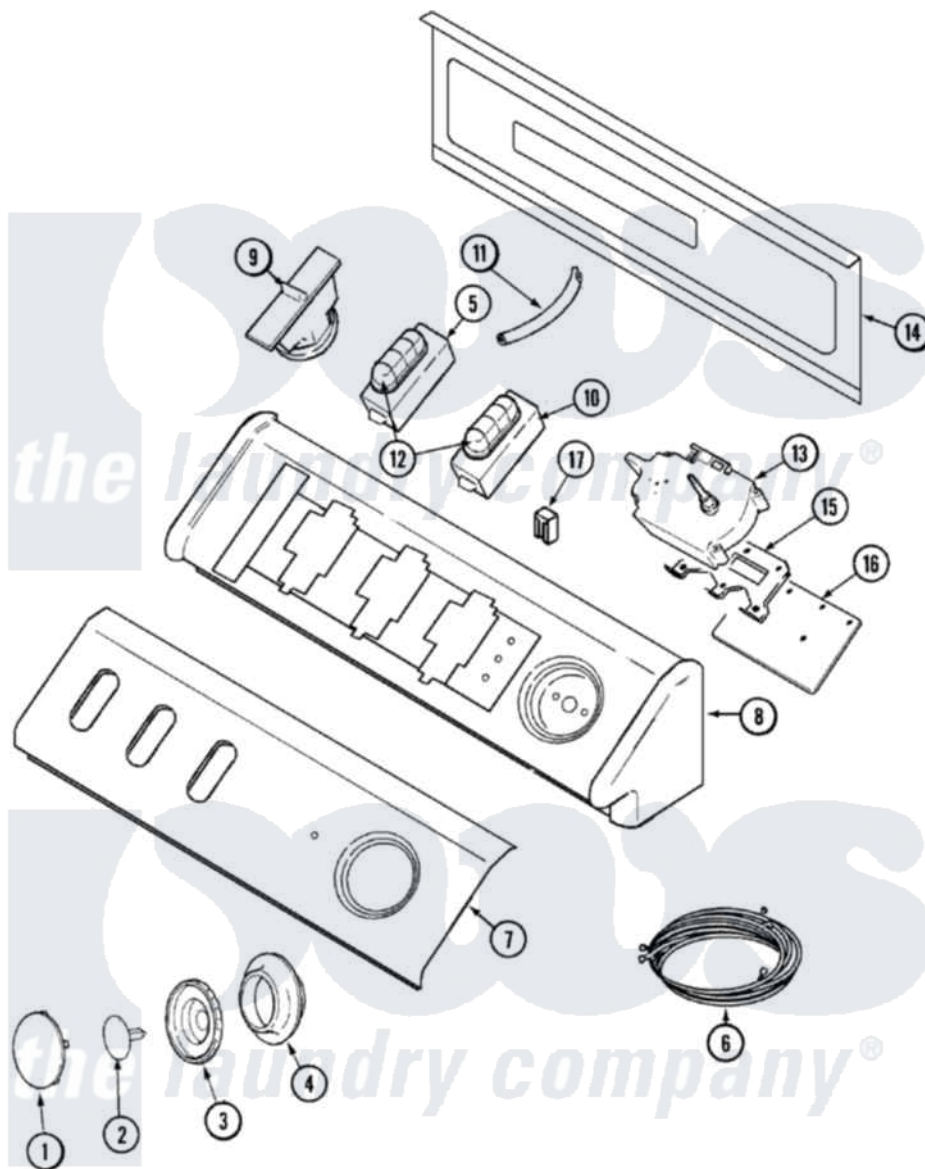

Maytag MAV7650AWW 04 - CONTROL PANEL

Maytag [Residential Maytag MAV7650AWW Washer Parts](#) Parts Diagram 04 - CONTROL PANEL

[Click on the part number to view part](#)

Item	Original Part Number	Replaced By	Status	Part Description
1	22001664			Timer Knob Insert/Cap
2	22002997			Pin, Locking
3	22002996	22003952		Knob, Timer
4	22002995		Not Available	SKIRT, TIMER KNOB (WHT)
5	22002999			Switch
6	22003478			Harness, Wiring
7	22003474	22003736		Panel, Control
8	22002925	3370225		Screw
"	33002286		Not Available	CONSOLE (WHT)
9	22002705			Switch, Pressure
"	22003461		Not Available	PAD, PRESSURE SWITCH
10	22003476			Switch, Option
11	22003422			Hose, Air Dome
"	22003237	22003422		Hose, Air Dome
12	22001788			Button, Switch
"	22001789			Button, Switch

13	22003370	22003499		Timer RPR
14	Y22002339	8534058		Screw
"	22002529		Not Available	CONSOLE BACK PANEL
15	22003003			Bracket, Atc / Timer
16	22003575	22003906		Analog Temp Control Board- Assembly
"	22002857	22003906		Analog Temp Control Board- Assembly
17	903115			Lock Light
"	22001948			Lens, Indicator Light
18	22003473		Not Available	MANUAL, USE & CARE (TRI)
"	16009485		Not Available	MANUAL, SERVICE-NO REFUND