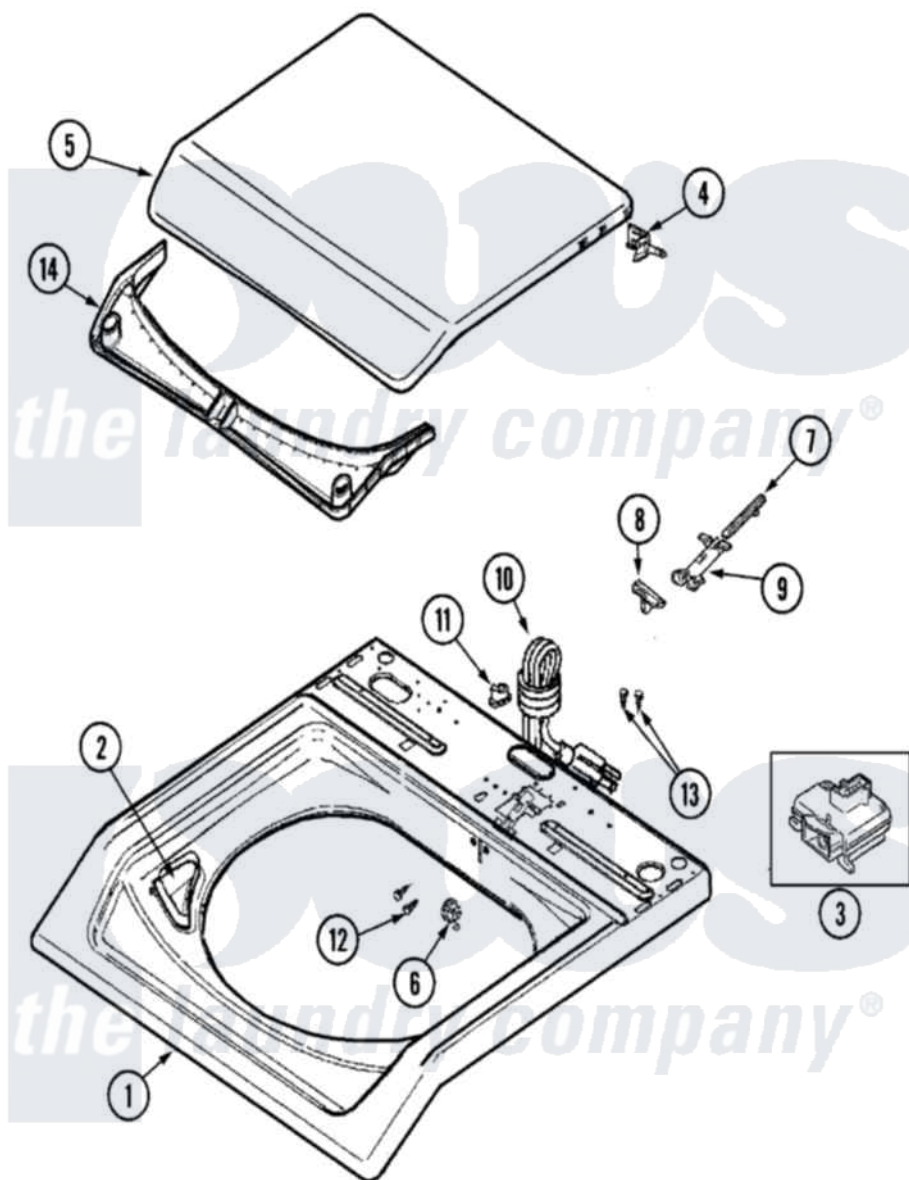

Maytag MAV7650AWW 05 - TOP

Maytag [Residential Maytag MAV7650AWW Washer Parts](#) Parts Diagram 05 - TOP
 Click on the part number to view part

Item	Original Part Number	Replaced By	Status	Part Description
1	22002739			Cover, Top
"	22003468			Cover, Top
"	22003367	22004095		Hinge, Plastic
2	22002835			Cup, Bleach
3	22003804			Lid Switch
4	22002751			Hinge Pin
5	22003411		Not Available	LID, WASHER (WHT-W/MED-ASPKD)
"	22003411		Not Available	LID, WASHER (WHT-W/MED-ASPKD)
6	22002753			Bushing, Hinge
7	22002754			Plunger
8	22002755	22003941		Lid Cam
9	22002757			Guide Tube
10	22003061	22003062		Cord, Power
11	33002053	211881		Grommet, Cord Part Not Used-Gas Models Only

12

[2016090](#)

Screw, Lid Switch To Bracket

13

Y705026

[3370225](#)

Screw

14